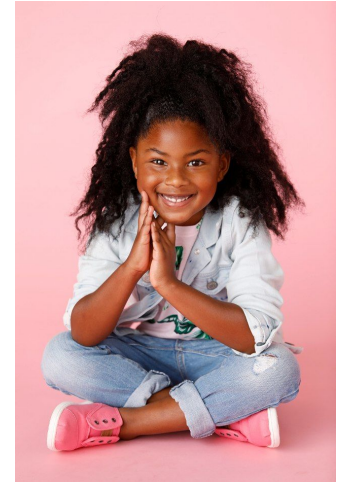

Addyson Chapman

Cloth Size: 8 | Shoe: 31.0 EU / 1.0 US | Hair: Black | Eyes: Brown

Addyson Chapman

Cloth Size: 8 | Shoe: 31.0 EU / 1.0 US | Hair: Black | Eyes: Brown

NEAL
HAMIL
AGENCY
— A Siskel family company since 1993 —

Addyson Chapman

Cloth Size: 8 | Shoe: 31.0 EU / 1.0 US | Hair: Black | Eyes: Brown