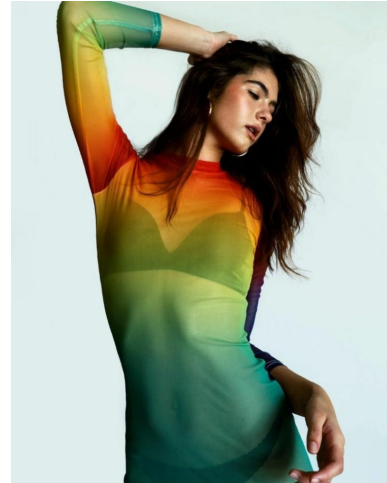

NEAL HAMIL AGENCY

Zoe Sellers

Height: 178 cm / 5'10" | Bust: 79 cm / 31" | Waist: 61 cm / 24" | Hips: 89 cm / 35" | Dress: 32 / 2 | Shoe: 40.0 EU / 9.0 US | Hair: Brown | Eyes: Blue