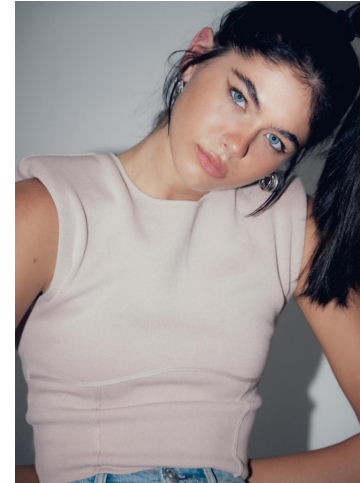

NEAL
HAMIL
AGENCY

Zoe Sellers

Height: 178 cm / 5'10" | Bust: 79 cm / 31" | Waist: 61 cm / 24" | Hips: 89 cm / 35" | Dress: 32 / 2 | Shoe: 40.0 EU / 9.0 US | Hair: Brown | Eyes: Blue