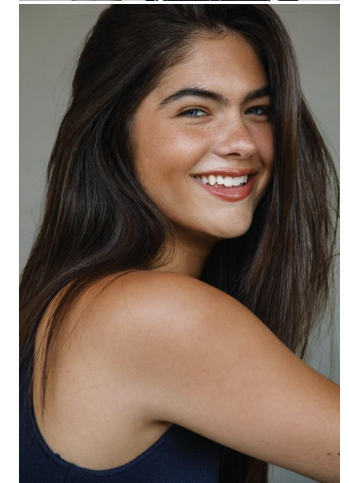

NEAL  
HAMIL  
AGENCY

Zoe Sellers

Height: 178 cm / 5'10" | Bust: 79 cm / 31" | Waist: 61 cm / 24" | Hips: 89 cm / 35" | Dress: 32 / 2 | Shoe: 40.0 EU / 9.0 US | Hair: Brown | Eyes: Blue

# NEAL HAMIL AGENCY

Zoe Sellers

Height: 178 cm / 5'10" | Bust: 79 cm / 31" | Waist: 61 cm / 24" | Hips: 89 cm / 35" | Dress: 32 / 2 | Shoe: 40.0 EU / 9.0 US | Hair: Brown | Eyes: Blue