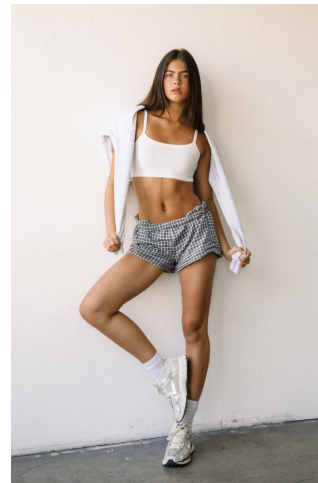

NEAL  
HAMIL  
AGENCY

Zoe Sellers

Height: 178 cm / 5'10" | Bust: 79 cm / 31" | Waist: 61 cm / 24" | Hips: 89 cm / 35" | Dress: 32 / 2 | Shoe: 40.0 EU / 9.0 US | Hair: Brown | Eyes: Blue

# NEAL HAMIL AGENCY

Zoe Sellers

Height: 178 cm / 5'10" | Bust: 79 cm / 31" | Waist: 61 cm / 24" | Hips: 89 cm / 35" | Dress: 32 / 2 | Shoe: 40.0 EU / 9.0 US | Hair: Brown | Eyes: Blue