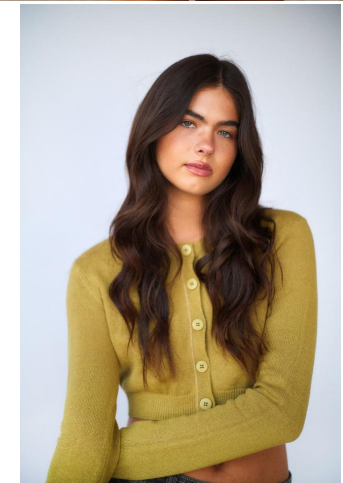

NEAL  
HAMIL  
AGENCY

Zoe Sellers

Height: 178 cm / 5'10" | Bust: 79 cm / 31" | Waist: 61 cm / 24" | Hips: 89 cm / 35" | Dress: 32 / 2 | Shoe: 40.0 EU / 9.0 US | Hair: Brown | Eyes: Blue

# NEAL HAMIL AGENCY

Zoe Sellers

Height: 178 cm / 5'10" | Bust: 79 cm / 31" | Waist: 61 cm / 24" | Hips: 89 cm / 35" | Dress: 32 / 2 | Shoe: 40.0 EU / 9.0 US | Hair: Brown | Eyes: Blue