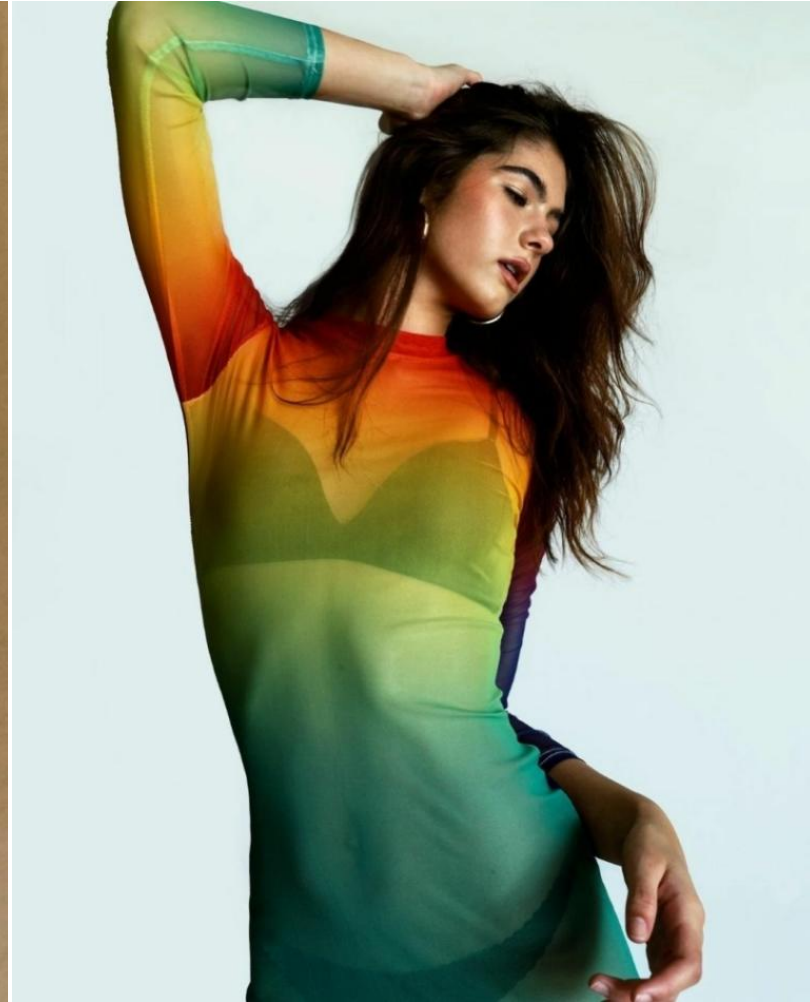

NEAL HAMIL AGENCY

Zoe Sellers

Height: 178 cm / 5'10" | Bust: 79 cm / 31" | Waist: 61 cm / 24" | Hips: 89 cm / 35" | Dress: 32 / 2 | Shoe: 40.0 EU / 9.0 US | Hair: Brown | Eyes: Blue