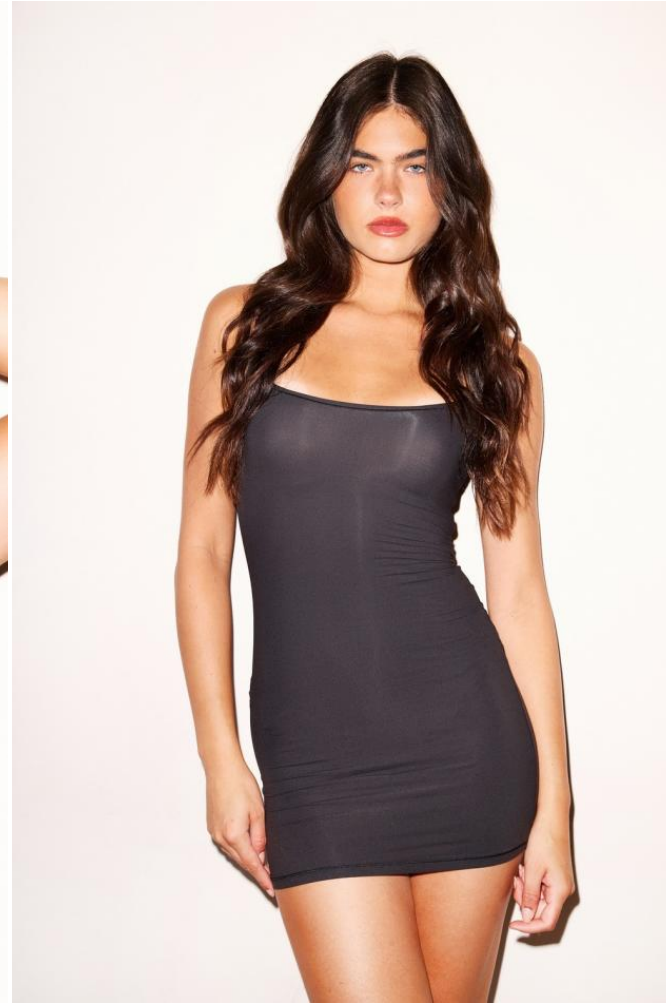

NEAL HAMIL AGENCY

Zoe Sellers

Height: 178 cm / 5'10" | Bust: 79 cm / 31" | Waist: 61 cm / 24" | Hips: 89 cm / 35" | Dress: 32 / 2 | Shoe: 40.0 EU / 9.0 US | Hair: Brown | Eyes: Blue