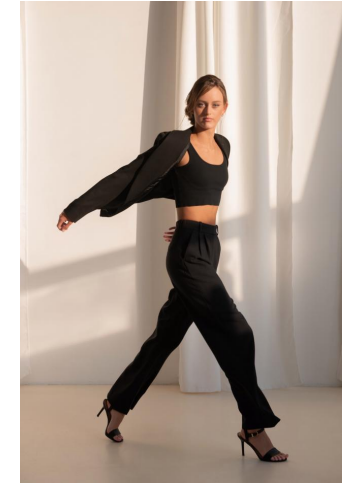

NEAL
HAMIL
AGENCY

Zina Harrington

Height: 178 cm / 5'10" | Bust: 77 cm / 30.5" | Waist: 58 cm / 23" | Hips: 89 cm / 35" | Dress: 30-32 / 0-2 | Shoe: 39.0 EU / 8.0 US | Hair: Light Brown | Eyes: Blue

NEAL HAMIL AGENCY

Zina Harrington

Height: 178 cm / 5'10" | Bust: 77 cm / 30.5" | Waist: 58 cm / 23" | Hips: 89 cm / 35" | Dress: 30-32 / 0-2 | Shoe: 39.0 EU / 8.0 US | Hair: Light Brown | Eyes: Blue

NEAL HAMIL AGENCY

Zina Harrington