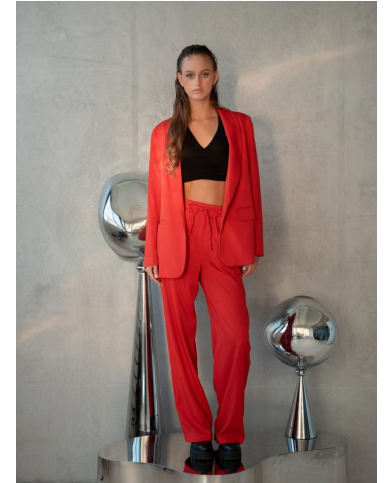

NEAL
HAMIL
AGENCY

Zina Harrington

Height: 178 cm / 5'10" | Bust: 77 cm / 30.5" | Waist: 58 cm / 23" | Hips: 89 cm / 35" | Dress: 30-32 / 0-2 | Shoe: 39.0 EU / 8.0 US | Hair: Light Brown | Eyes: Blue

NEAL HAMIL AGENCY

Zina Harrington

Height: 178 cm / 5'10" | Bust: 77 cm / 30.5" | Waist: 58 cm / 23" | Hips: 89 cm / 35" | Dress: 30-32 / 0-2 | Shoe: 39.0 EU / 8.0 US | Hair: Light Brown | Eyes: Blue

NEAL HAMIL AGENCY

Zina Harrington

Height: 178 cm / 5'10" | Bust: 77 cm / 30.5" | Waist: 58 cm / 23" | Hips: 89 cm / 35" | Dress: 30-32 / 0-2 | Shoe: 39.0 EU / 8.0 US | Hair: Light Brown | Eyes: Blue

NEAL
HAMIL
AGENCY

Zina Harrington

Height: 178 cm / 5'10" | Bust: 77 cm / 30.5" | Waist: 58 cm / 23" | Hips: 89 cm / 35" | Dress: 30-32 / 0-2 | Shoe: 39.0 EU / 8.0 US | Hair: Light Brown | Eyes: Blue