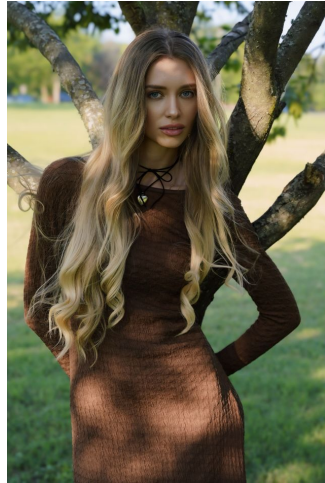

NEAL
HAMIL
AGENCY

Yuliia Eksioglu

Height: 180 cm / 5'11" | Bust: 84 cm / 33" | Waist: 64 cm / 25" | Hips: 90 cm / 35.5" | Shoe: 40.0 EU / 9.0 US | Hair: Blonde | Eyes: Blue

NEAL HAMIL AGENCY

Yuliia Eksioglu

Height: 180 cm / 5'11" | Bust: 84 cm / 33" | Waist: 64 cm / 25" | Hips: 90 cm / 35.5" | Shoe: 40.0 EU / 9.0 US | Hair: Blonde | Eyes: Blue

NEAL HAMIL AGENCY

Yuliia Eksioglu

Height: 180 cm / 5'11" | Bust: 84 cm / 33" | Waist: 64 cm / 25" | Hips: 90 cm / 35.5" | Shoe: 40.0 EU / 9.0 US | Hair: Blonde | Eyes: Blue