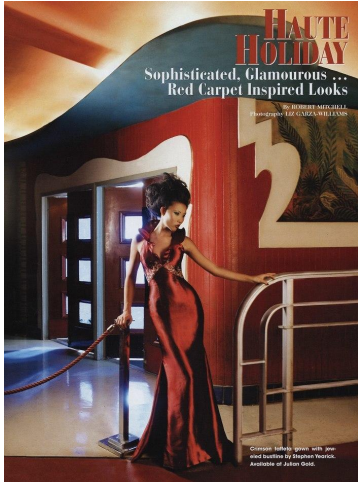

NEAL
HAMIL
AGENCY

Yuan Yuan

Height: 180 cm / 5'11" | Bust: 84 cm / 33" | Waist: 64 cm / 25" | Hips: 89 cm / 35" | Dress: 32-34 / 2-4 | Shoe: 39.5 EU / 8.5 US | Hair: Black | Eyes: Brown

NEAL HAMIL AGENCY

Yuan Yuan

Height: 180 cm / 5'11" | Bust: 84 cm / 33" | Waist: 64 cm / 25" | Hips: 89 cm / 35" | Dress: 32-34 / 2-4 | Shoe: 39.5 EU / 8.5 US | Hair: Black | Eyes: Brown

NEAL HAMIL AGENCY

Yuan Yuan

Height: 180 cm / 5'11" | Bust: 84 cm / 33" | Waist: 64 cm / 25" | Hips: 89 cm / 35" | Dress: 32-34 / 2-4 | Shoe: 39.5 EU / 8.5 US | Hair: Black | Eyes: Brown