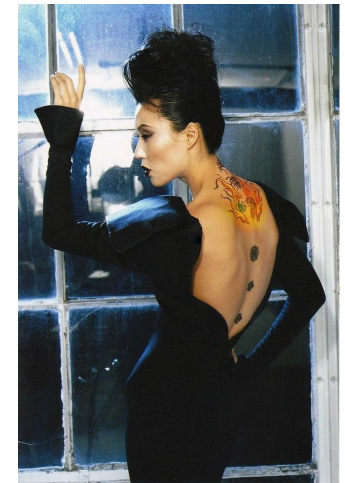

NEAL
HAMIL
AGENCY

Yuan Yuan

Height: 180 cm / 5'11" | Bust: 84 cm / 33" | Waist: 64 cm / 25" | Hips: 89 cm / 35" | Dress: 32-34 / 2-4 | Shoe: 39.5 EU / 8.5 US | Hair: Black | Eyes: Brown

NEAL HAMIL AGENCY

Yuan Yuan

Height: 180 cm / 5'11" | Bust: 84 cm / 33" | Waist: 64 cm / 25" | Hips: 89 cm / 35" | Dress: 32-34 / 2-4 | Shoe: 39.5 EU / 8.5 US | Hair: Black | Eyes: Brown

NEAL HAMIL AGENCY

Yuan Yuan

Height: 180 cm / 5'11" | Bust: 84 cm / 33" | Waist: 64 cm / 25" | Hips: 89 cm / 35" | Dress: 32-34 / 2-4 | Shoe: 39.5 EU / 8.5 US | Hair: Black | Eyes: Brown

Yuan Yuan

Height: 180 cm / 5'11" | Bust: 84 cm / 33" | Waist: 64 cm / 25" | Hips: 89 cm / 35" | Dress: 32-34 / 2-4 | Shoe: 39.5 EU / 8.5 US | Hair: Black | Eyes: Brown