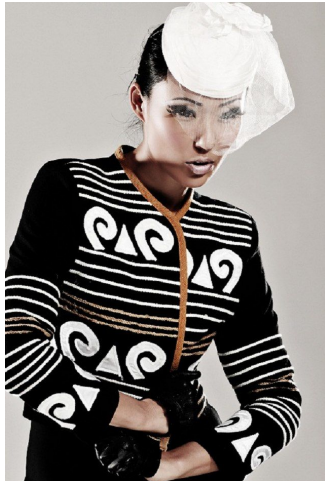

NEAL
HAMIL
AGENCY

Yuan Yuan

Height: 180 cm / 5'11" | Bust: 84 cm / 33" | Waist: 64 cm / 25" | Hips: 89 cm / 35" | Dress: 32-34 / 2-4 | Shoe: 39.5 EU / 8.5 US | Hair: Black | Eyes: Brown

NEAL HAMIL AGENCY

Yuan Yuan

Height: 180 cm / 5'11" | Bust: 84 cm / 33" | Waist: 64 cm / 25" | Hips: 89 cm / 35" | Dress: 32-34 / 2-4 | Shoe: 39.5 EU / 8.5 US | Hair: Black | Eyes: Brown

NEAL HAMIL AGENCY

Yuan Yuan

Height: 180 cm / 5'11" | Bust: 84 cm / 33" | Waist: 64 cm / 25" | Hips: 89 cm / 35" | Dress: 32-34 / 2-4 | Shoe: 39.5 EU / 8.5 US | Hair: Black | Eyes: Brown