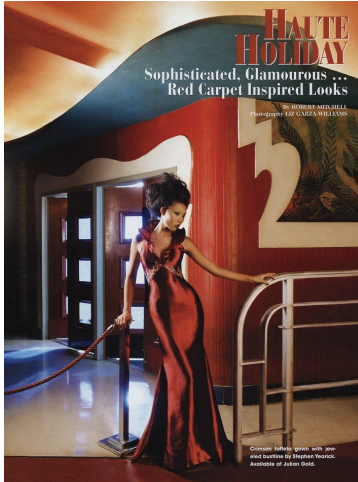

NEAL
HAMIL
AGENCY

Yuan Yuan

Height: 180 cm / 5'11" | Bust: 84 cm / 33" | Waist: 64 cm / 25" | Hips: 89 cm / 35" | Dress: 32-34 / 2-4 | Shoe: 39.5 EU / 8.5 US | Hair: Black | Eyes: Brown

NEAL HAMIL AGENCY

Yuan Yuan

Height: 180 cm / 5'11" | Bust: 84 cm / 33" | Waist: 64 cm / 25" | Hips: 89 cm / 35" | Dress: 32-34 / 2-4 | Shoe: 39.5 EU / 8.5 US | Hair: Black | Eyes: Brown

NEAL HAMIL AGENCY

Yuan Yuan

Height: 180 cm / 5'11" | Bust: 84 cm / 33" | Waist: 64 cm / 25" | Hips: 89 cm / 35" | Dress: 32-34 / 2-4 | Shoe: 39.5 EU / 8.5 US | Hair: Black | Eyes: Brown