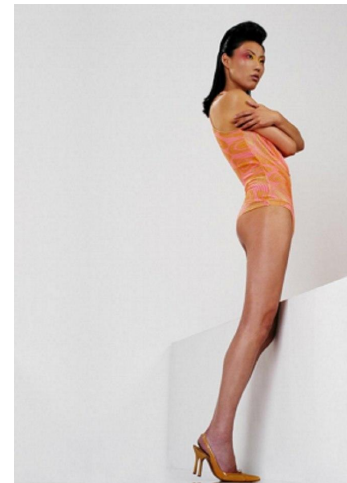

NEAL
HAMIL
AGENCY

Yuan Yuan

Height: 180 cm / 5'11" | Bust: 84 cm / 33" | Waist: 64 cm / 25" | Hips: 89 cm / 35" | Dress: 32-34 / 2-4 | Shoe: 39.5 EU / 8.5 US | Hair: Black | Eyes: Brown

NEAL HAMIL AGENCY

Yuan Yuan

Height: 180 cm / 5'11" | Bust: 84 cm / 33" | Waist: 64 cm / 25" | Hips: 89 cm / 35" | Dress: 32-34 / 2-4 | Shoe: 39.5 EU / 8.5 US | Hair: Black | Eyes: Brown

NEAL HAMIL AGENCY

Yuan Yuan

Height: 180 cm / 5'11" | Bust: 84 cm / 33" | Waist: 64 cm / 25" | Hips: 89 cm / 35" | Dress: 32-34 / 2-4 | Shoe: 39.5 EU / 8.5 US | Hair: Black | Eyes: Brown

Yuan Yuan

Height: 180 cm / 5'11" | Bust: 84 cm / 33" | Waist: 64 cm / 25" | Hips: 89 cm / 35" | Dress: 32-34 / 2-4 | Shoe: 39.5 EU / 8.5 US | Hair: Black | Eyes: Brown