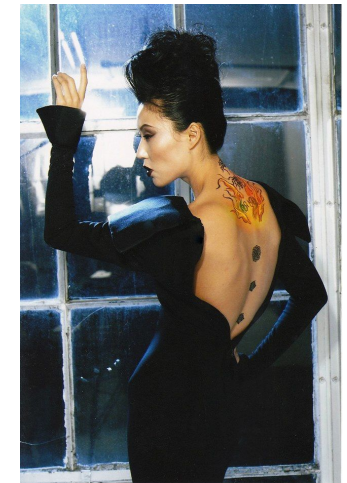

NEAL
HAMIL
AGENCY

Yuan Yuan

Height: 180 cm / 5'11" | Bust: 84 cm / 33" | Waist: 64 cm / 25" | Hips: 89 cm / 35" | Dress: 32-34 / 2-4 | Shoe: 39.5 EU / 8.5 US | Hair: Black | Eyes: Brown

NEAL HAMIL AGENCY

Yuan Yuan

Height: 180 cm / 5'11" | Bust: 84 cm / 33" | Waist: 64 cm / 25" | Hips: 89 cm / 35" | Dress: 32-34 / 2-4 | Shoe: 39.5 EU / 8.5 US | Hair: Black | Eyes: Brown

NEAL HAMIL AGENCY

Yuan Yuan

Height: 180 cm / 5'11" | Bust: 84 cm / 33" | Waist: 64 cm / 25" | Hips: 89 cm / 35" | Dress: 32-34 / 2-4 | Shoe: 39.5 EU / 8.5 US | Hair: Black | Eyes: Brown

Yuan Yuan

Height: 180 cm / 5'11" | Bust: 84 cm / 33" | Waist: 64 cm / 25" | Hips: 89 cm / 35" | Dress: 32-34 / 2-4 | Shoe: 39.5 EU / 8.5 US | Hair: Black | Eyes: Brown