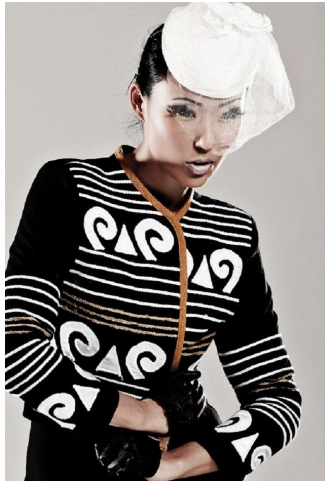

NEAL
HAMIL
AGENCY

Yuan Yuan

Height: 180 cm / 5'11" | Bust: 84 cm / 33" | Waist: 64 cm / 25" | Hips: 89 cm / 35" | Dress: 32-34 / 2-4 | Shoe: 39.5 EU / 8.5 US | Hair: Black | Eyes: Brown

NEAL HAMIL AGENCY

Yuan Yuan

Height: 180 cm / 5'11" | Bust: 84 cm / 33" | Waist: 64 cm / 25" | Hips: 89 cm / 35" | Dress: 32-34 / 2-4 | Shoe: 39.5 EU / 8.5 US | Hair: Black | Eyes: Brown

NEAL HAMIL AGENCY

Yuan Yuan

Height: 180 cm / 5'11" | Bust: 84 cm / 33" | Waist: 64 cm / 25" | Hips: 89 cm / 35" | Dress: 32-34 / 2-4 | Shoe: 39.5 EU / 8.5 US | Hair: Black | Eyes: Brown