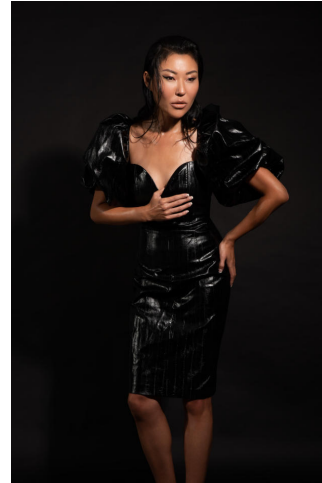

NEAL
HAMIL
AGENCY

Yuan Yuan

Height: 180 cm / 5'11" | Bust: 84 cm / 33" | Waist: 64 cm / 25" | Hips: 89 cm / 35" | Dress: 32-34 / 2-4 | Shoe: 39.5 EU / 8.5 US | Hair: Black | Eyes: Brown

NEAL HAMIL AGENCY

Yuan Yuan

Height: 180 cm / 5'11" | Bust: 84 cm / 33" | Waist: 64 cm / 25" | Hips: 89 cm / 35" | Dress: 32-34 / 2-4 | Shoe: 39.5 EU / 8.5 US | Hair: Black | Eyes: Brown

NEAL HAMIL AGENCY

Yuan Yuan

Height: 180 cm / 5'11" | Bust: 84 cm / 33" | Waist: 64 cm / 25" | Hips: 89 cm / 35" | Dress: 32-34 / 2-4 | Shoe: 39.5 EU / 8.5 US | Hair: Black | Eyes: Brown