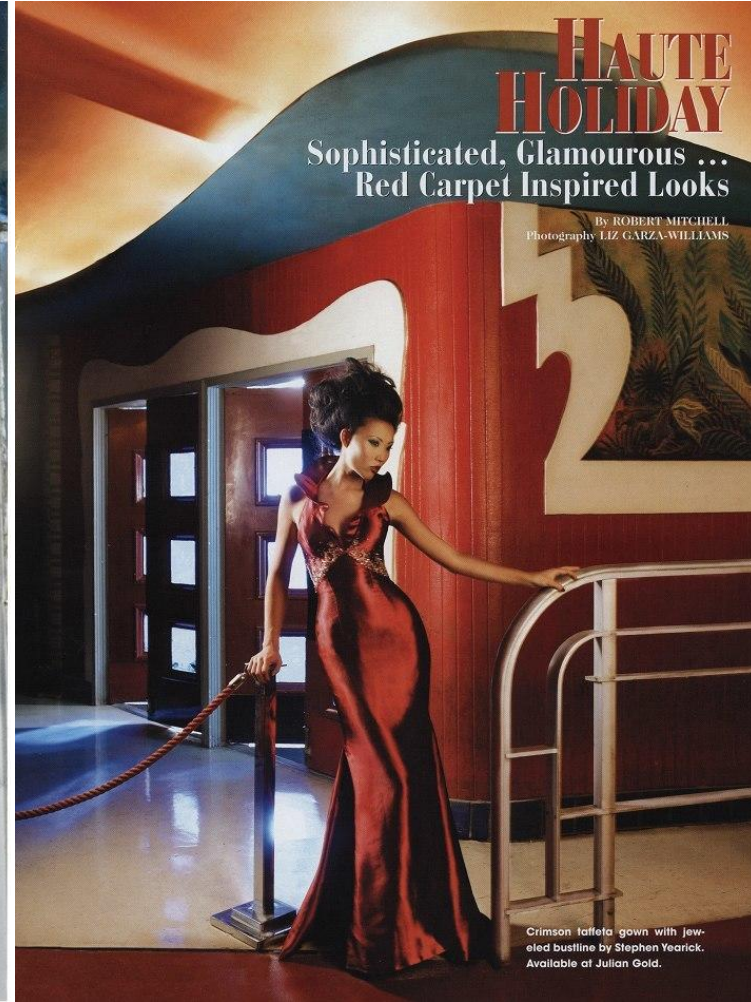

NEAL HAMIL AGENCY

Yuan Yuan

Height: 180 cm / 5'11" | Bust: 84 cm / 33" | Waist: 64 cm / 25" | Hips: 89 cm / 35" | Dress: 32-34 / 2-4 | Shoe: 39.5 EU / 8.5 US | Hair: Black | Eyes: Brown