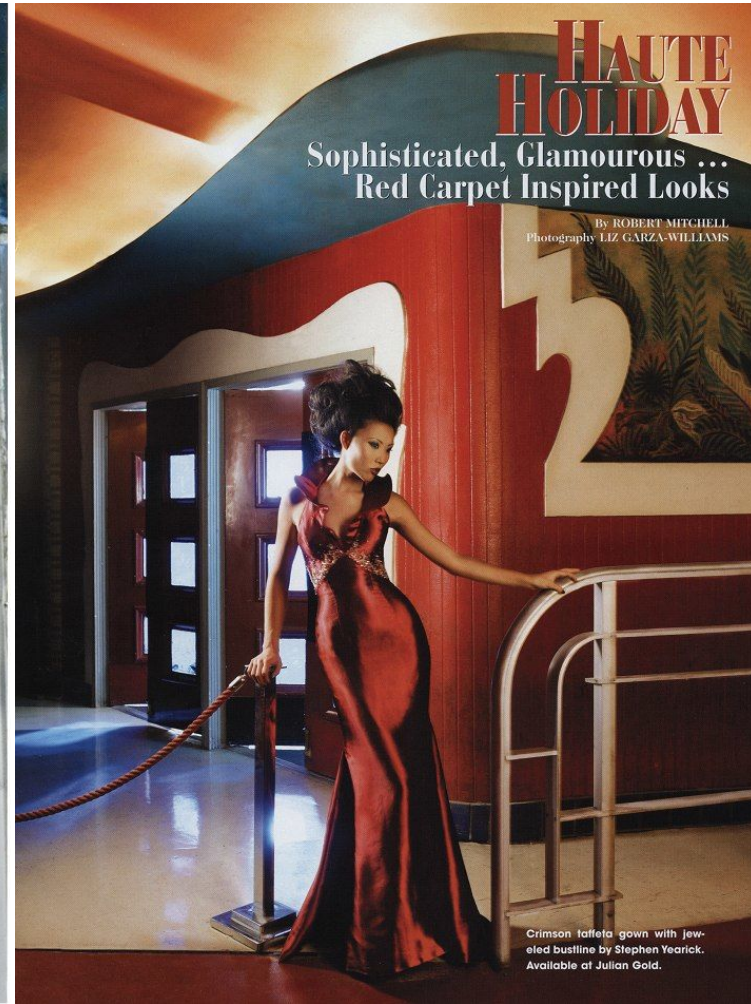

NEAL HAMIL AGENCY

Yuan Yuan

Height: 180 cm / 5'11" | Bust: 84 cm / 33" | Waist: 64 cm / 25" | Hips: 89 cm / 35" | Dress: 32-34 / 2-4 | Shoe: 39.5 EU / 8.5 US | Hair: Black | Eyes: Brown