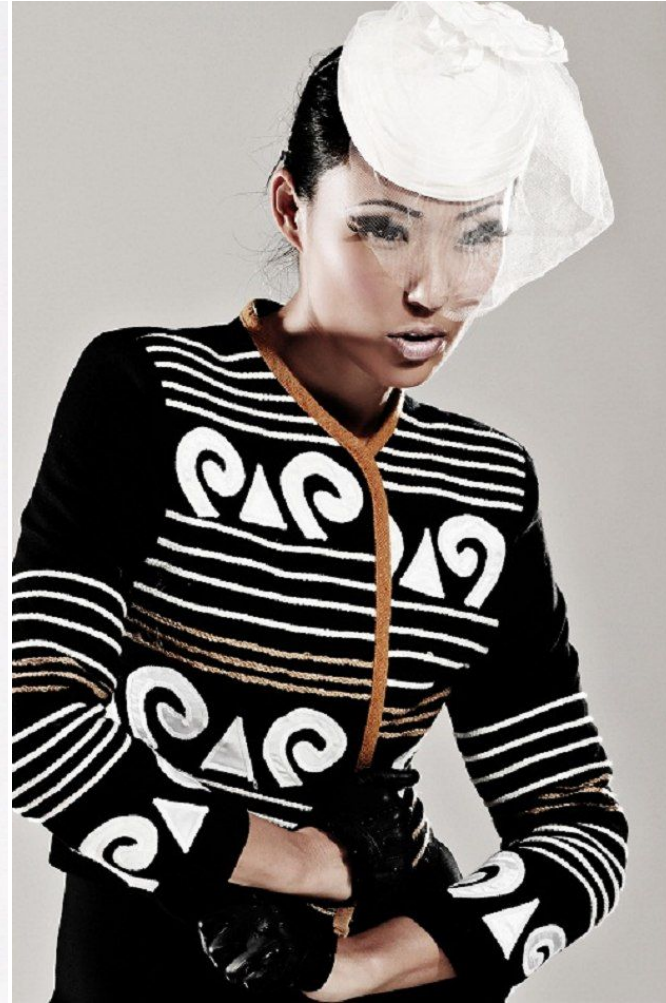

NEAL HAMIL AGENCY

Yuan Yuan

Height: 180 cm / 5'11" | Bust: 84 cm / 33" | Waist: 64 cm / 25" | Hips: 89 cm / 35" | Dress: 32-34 / 2-4 | Shoe: 39.5 EU / 8.5 US | Hair: Black | Eyes: Brown