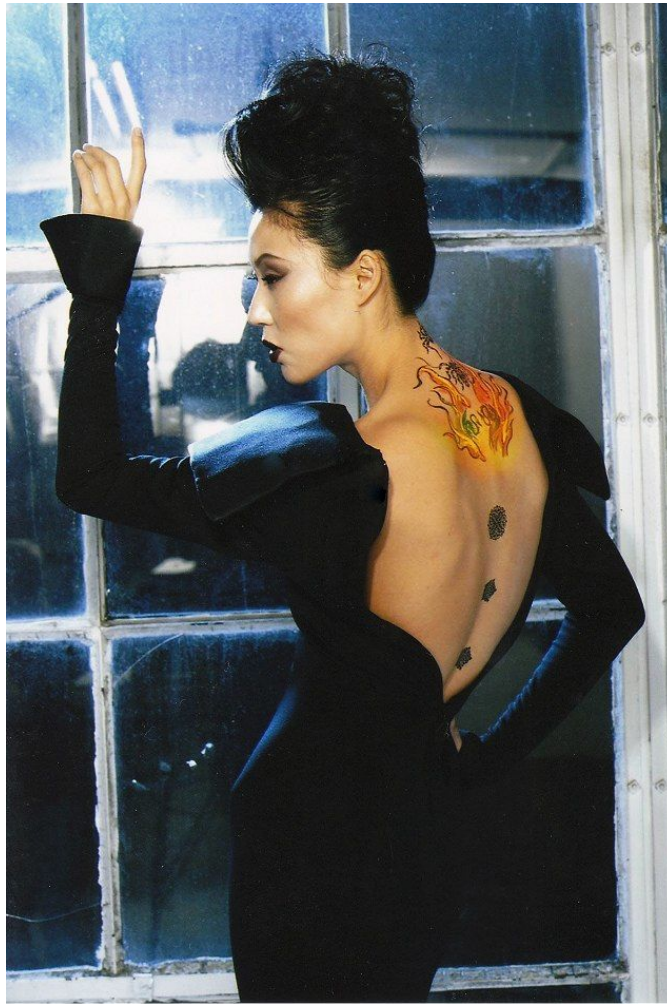

NEAL HAMIL AGENCY

Yuan Yuan

Height: 180 cm / 5'11" | Bust: 84 cm / 33" | Waist: 64 cm / 25" | Hips: 89 cm / 35" | Dress: 32-34 / 2-4 | Shoe: 39.5 EU / 8.5 US | Hair: Black | Eyes: Brown