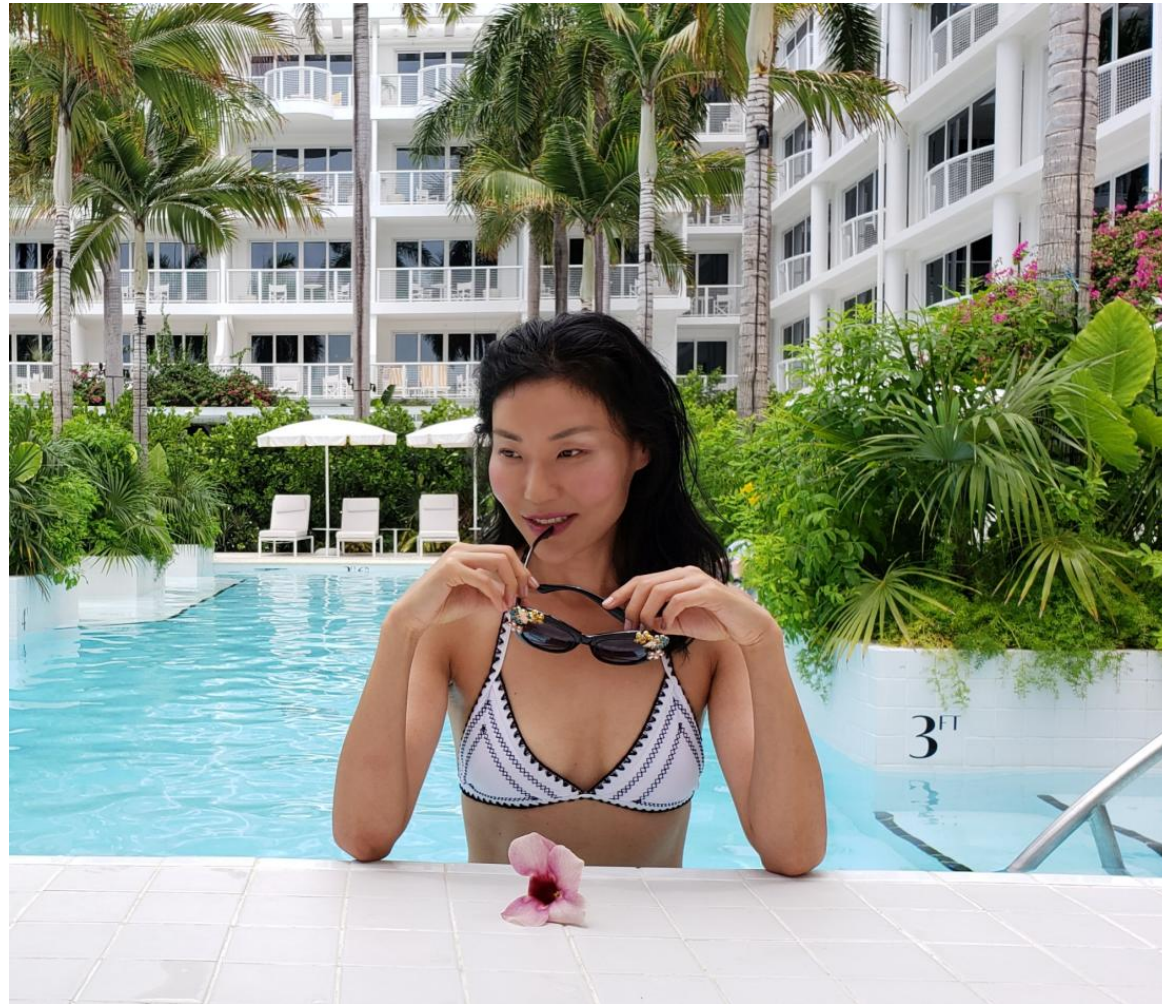

NEAL HAMIL AGENCY

Yuan Yuan

Height: 180 cm / 5'11" | Bust: 84 cm / 33" | Waist: 64 cm / 25" | Hips: 89 cm / 35" | Dress: 32-34 / 2-4 | Shoe: 39.5 EU / 8.5 US | Hair: Black | Eyes: Brown