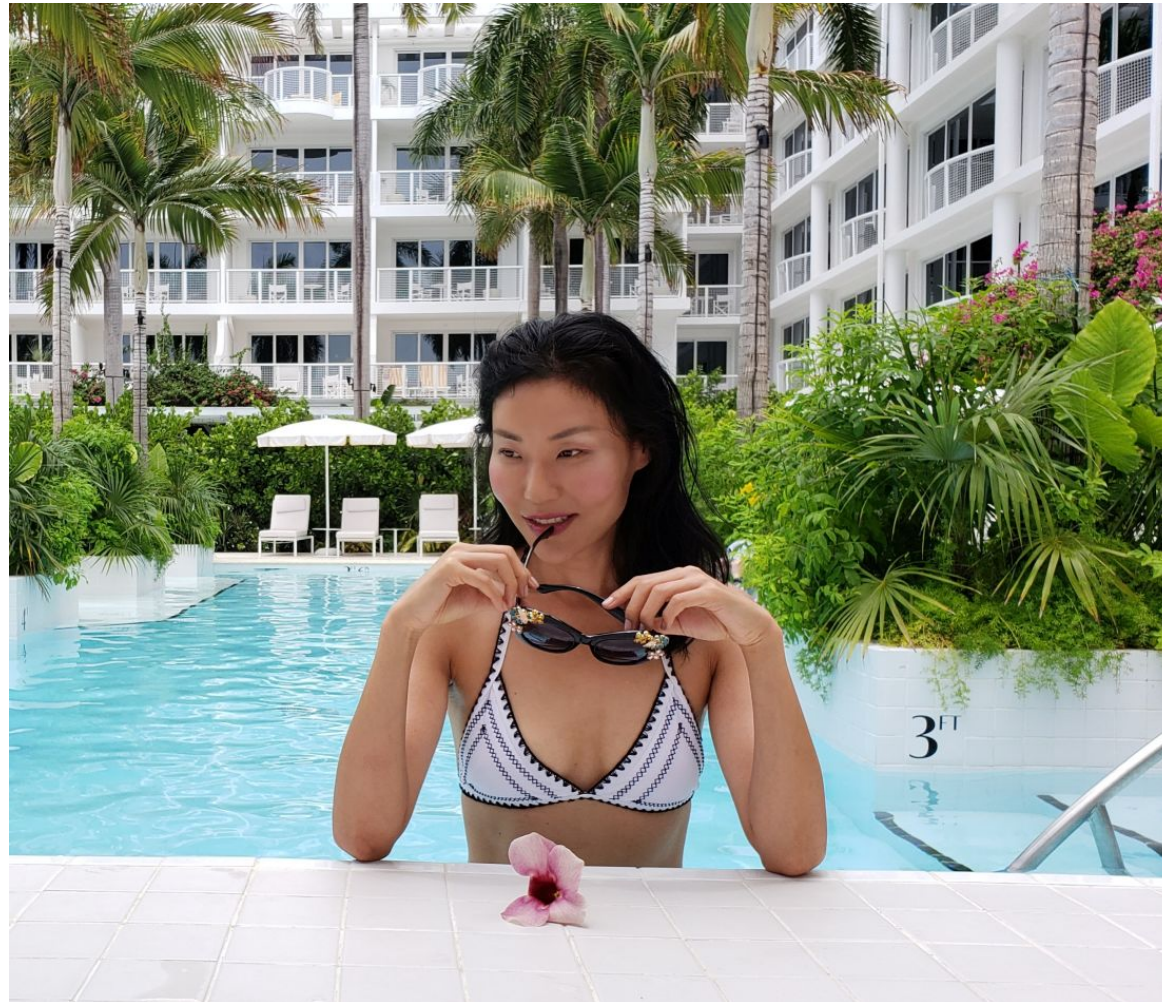

NEAL HAMIL AGENCY

Yuan Yuan

Height: 180 cm / 5'11" | Bust: 84 cm / 33" | Waist: 64 cm / 25" | Hips: 89 cm / 35" | Dress: 32-34 / 2-4 | Shoe: 39.5 EU / 8.5 US | Hair: Black | Eyes: Brown