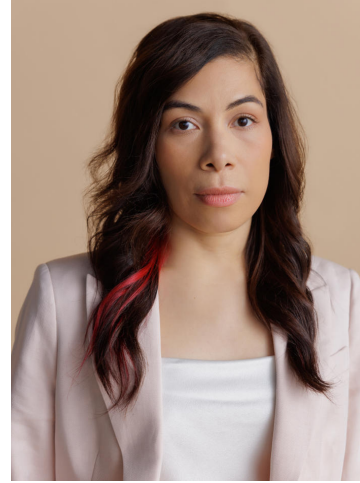

NEAL  
HAMIL  
AGENCY

Yesenia Medina

Height: 153 cm / 5'0" | Bust: 88 cm / 34.5" | Waist: 76 cm / 30" | Hips: 94 cm / 37" | Dress: 32-34 / 2-4 | Shoe: 38.5 EU / 7.5 US | Hair: Dark Brown | Eyes: Brown

# NEAL HAMIL AGENCY

Yesenia Medina

Height: 153 cm / 5'0" | Bust: 88 cm / 34.5" | Waist: 76 cm / 30" | Hips: 94 cm / 37" | Dress: 32-34 / 2-4 | Shoe: 38.5 EU / 7.5 US | Hair: Dark Brown | Eyes: Brown