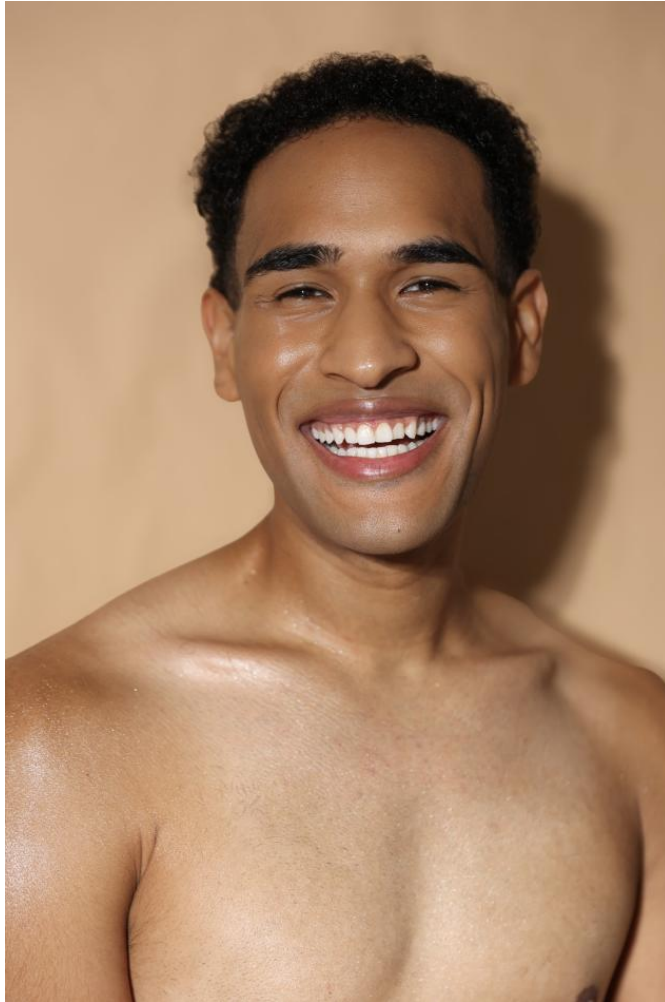

NEAL
HAMIL
AGENCY

Warren Barnes Jr

Height: 178 cm / 5'10" | Waist: 74 cm / 29" | Inseam: 77 cm / 30.5" | Shoe: 44.5 EU / 10.5 US | Hair: Black | Eyes: Brown

NEAL HAMIL AGENCY

Warren Barnes Jr

Height: 178 cm / 5'10" | Waist: 74 cm / 29" | Inseam: 77 cm / 30.5" | Shoe: 44.5 EU / 10.5 US | Hair: Black | Eyes: Brown

NEAL
HAMIL
AGENCY

Warren Barnes Jr

Height: 178 cm / 5'10" | Waist: 74 cm / 29" | Inseam: 77 cm / 30.5" | Shoe: 44.5 EU / 10.5 US | Hair: Black | Eyes: Brown