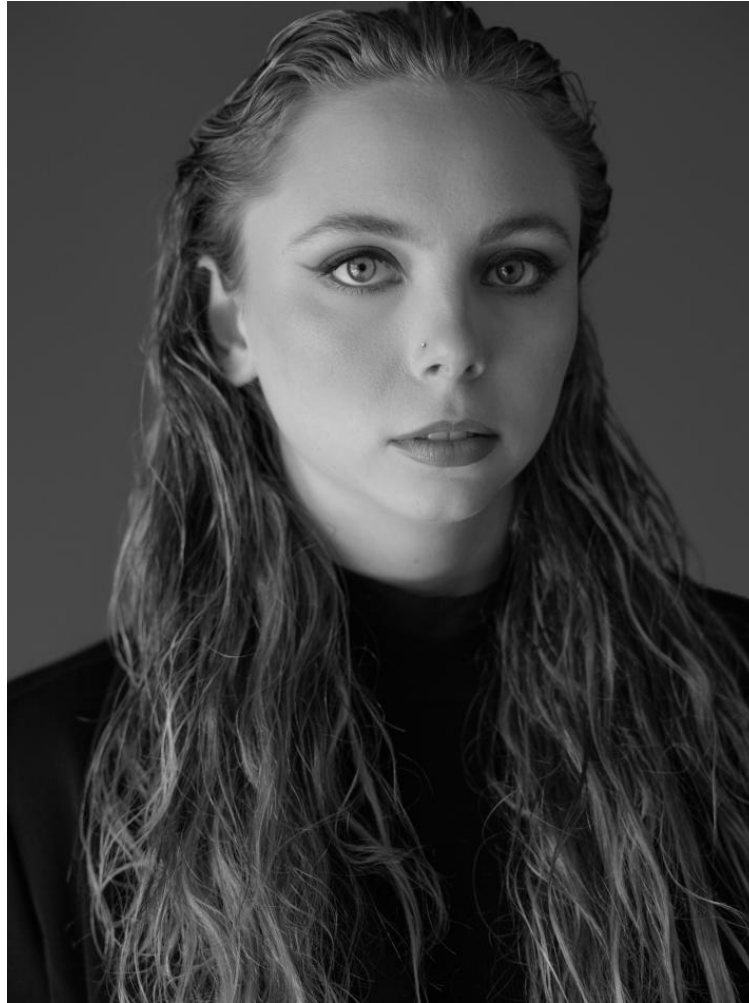

NEAL
HAMIL
AGENCY

Veronica Hattier.

Height: 170 cm / 5'7" | Bust: 91 cm / 36" | Waist: 74 cm / 29" | Hips: 91 cm / 36" | Dress: 36 / 6 | Inseam: 76 cm / 30" | Shoe: 40.0 EU / 9.0 US | Hair: Blonde | Eyes: Blue/Grey