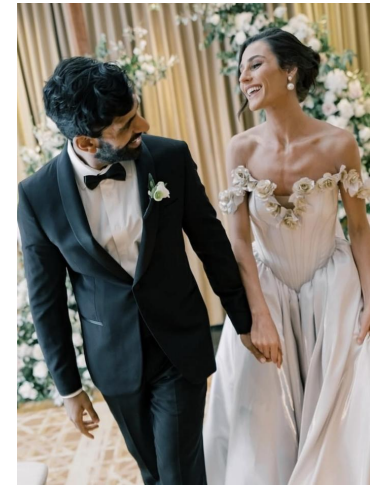

NEAL HAMIL AGENCY

Vanshag Patel

Height: 183 cm / 6'0" | Waist: 81 cm / 32" | Inseam: 81 cm / 32" | Collar: 41 cm / 16" | Suit size: 50.0 cm / 40" | Suit Length: R | Shoe: 45.0 EU / 11.0 US | Hair: Black | Eyes: Brown