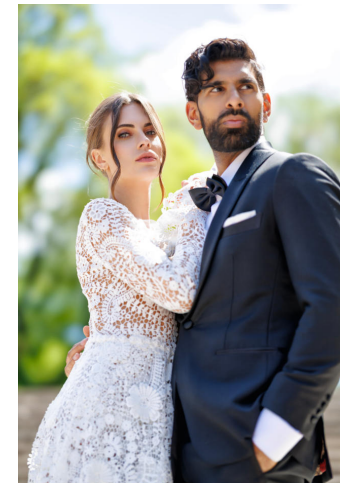

NEAL
HAMIL
AGENCY

Vanshag Patel

Height: 183 cm / 6'0" | Waist: 81 cm / 32" | Inseam: 81 cm / 32" | Collar: 41 cm / 16" | Suit size: 50.0 cm / 40" | Suit Length: R | Shoe: 45.0 EU / 11.0 US | Hair: Black | Eyes: Brown