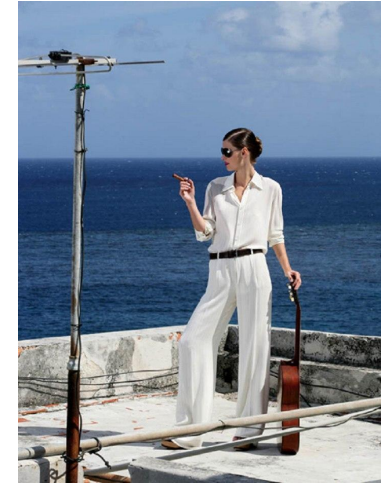

NEAL HAMIL AGENCY

Uschi Pettinger

Height: 178 cm / 5'10" | Bust: 84 cm / 33" | Waist: 61 cm / 24" | Hips: 89 cm / 35" | Dress: 32-34 / 2-4 | Shoe: 39.0 EU / 8.0 US | Hair: Brown | Eyes: Blue