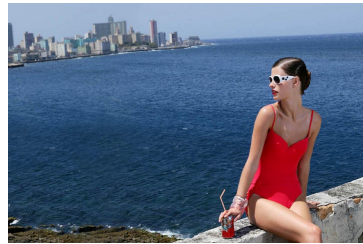

NEAL HAMIL AGENCY

Uschi Pettinger

Height: 178 cm / 5'10" | Bust: 84 cm / 33" | Waist: 61 cm / 24" | Hips: 89 cm / 35" | Dress: 32-34 / 2-4 | Shoe: 39.0 EU / 8.0 US | Hair: Brown | Eyes: Blue