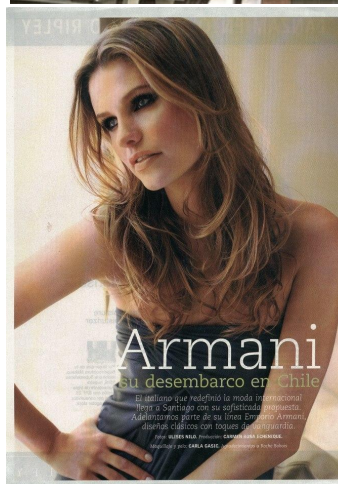

NEAL
HAMIL
AGENCY

Uschi Pettinger

Height: 178 cm / 5'10" | Bust: 84 cm / 33" | Waist: 61 cm / 24" | Hips: 89 cm / 35" | Dress: 32-34 / 2-4 | Shoe: 39.0 EU / 8.0 US | Hair: Brown | Eyes: Blue

NEAL HAMIL AGENCY

Uschi Pettinger

Height: 178 cm / 5'10" | Bust: 84 cm / 33" | Waist: 61 cm / 24" | Hips: 89 cm / 35" | Dress: 32-34 / 2-4 | Shoe: 39.0 EU / 8.0 US | Hair: Brown | Eyes: Blue

NEAL HAMIL AGENCY

Uschi Pettinger

Height: 178 cm / 5'10" | Bust: 84 cm / 33" | Waist: 61 cm / 24" | Hips: 89 cm / 35" | Dress: 32-34 / 2-4 | Shoe: 39.0 EU / 8.0 US | Hair: Brown | Eyes: Blue

NEAL HAMIL AGENCY

Uschi Pettinger

Height: 178 cm / 5'10" | Bust: 84 cm / 33" | Waist: 61 cm / 24" | Hips: 89 cm / 35" | Dress: 32-34 / 2-4 | Shoe: 39.0 EU / 8.0 US | Hair: Brown | Eyes: Blue