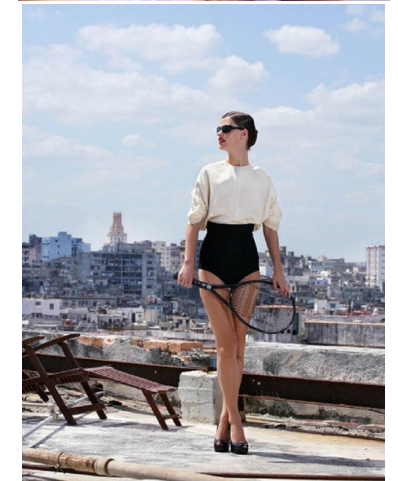

NEAL HAMIL AGENCY

Height: 178 cm / 5'10" | Bust: 84 cm / 33" | Waist: 61 cm / 24" | Hips: 89 cm / 35" | Dress: 32-34 / 2-4 | Shoe: 39.0 EU / 8.0 US | Hair: Brown | Eyes: Blue