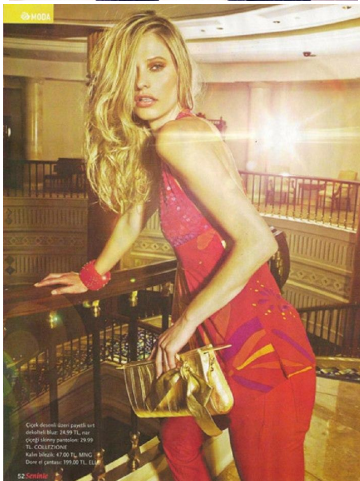

NEAL HAMIL AGENCY

Uschi Pettinger

Height: 178 cm / 5'10" | Bust: 84 cm / 33" | Waist: 61 cm / 24" | Hips: 89 cm / 35" | Dress: 32-34 / 2-4 | Shoe: 39.0 EU / 8.0 US | Hair: Brown | Eyes: Blue