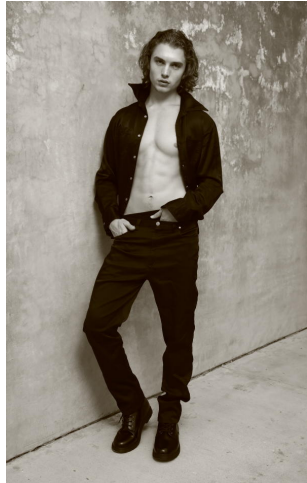

NEAL HAMIL AGENCY

Troy Froman

Height: 185 cm / 6'1" | Waist: 74 cm / 29" | Inseam: 84 cm / 33" | Shoe: 46.0 EU / 11.5 US |

NEAL HAMIL AGENCY

Troy Froman

Height: 185 cm / 6'1" | Waist: 74 cm / 29" | Inseam: 84 cm / 33" | Shoe: 46.0 EU / 11.5 US |

NEAL HAMIL AGENCY

Troy Froman

Height: 185 cm / 6'1" | Waist: 74 cm / 29" | Inseam: 84 cm / 33" | Shoe: 46.0 EU / 11.5 US |