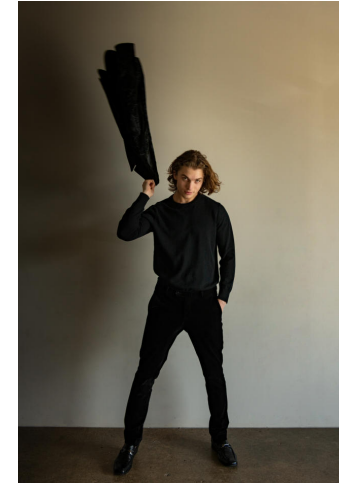

NEAL HAMIL AGENCY

Troy Froman

Height: 185 cm / 6'1" | Waist: 74 cm / 29" | Inseam: 84 cm / 33" | Shoe: 46.0 EU / 11.5 US |

NEAL HAMIL AGENCY

Troy Froman

Height: 185 cm / 6'1" | Waist: 74 cm / 29" | Inseam: 84 cm / 33" | Shoe: 46.0 EU / 11.5 US |

NEAL HAMIL AGENCY

Troy Froman

Height: 185 cm / 6'1" | Waist: 74 cm / 29" | Inseam: 84 cm / 33" | Shoe: 46.0 EU / 11.5 US |