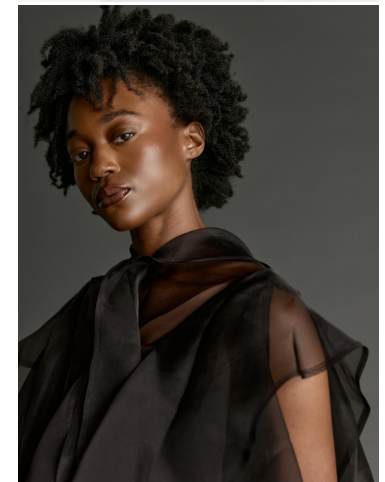

NEAL HAMIL AGENCY

Height: 175 cm / 5'9" | Bust: 86 cm / 34" | Waist: 71 cm / 28" | Hips: 93 cm / 36.5" | Dress: 34 / 4 | Shoe: 41.5 EU / 10.5 US | Hair: Dark Brown | Eyes: Brown