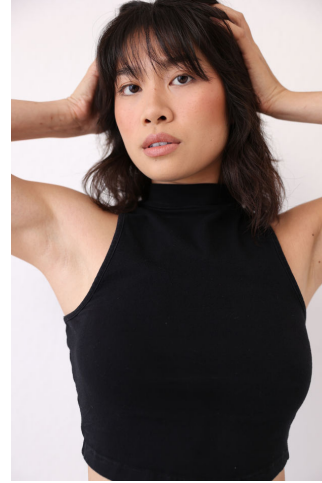

NEAL HAMIL AGENCY

Tiffany Tran

Height: 170 cm / 5'7" | Bust: 81 cm / 32" | Waist: 61 cm / 24" | Hips: 89 cm / 35" | Dress: 30-32 / 0-2 | Shoe: 38.5 EU / 7.5 US | Hair: Brown | Eyes: Brown