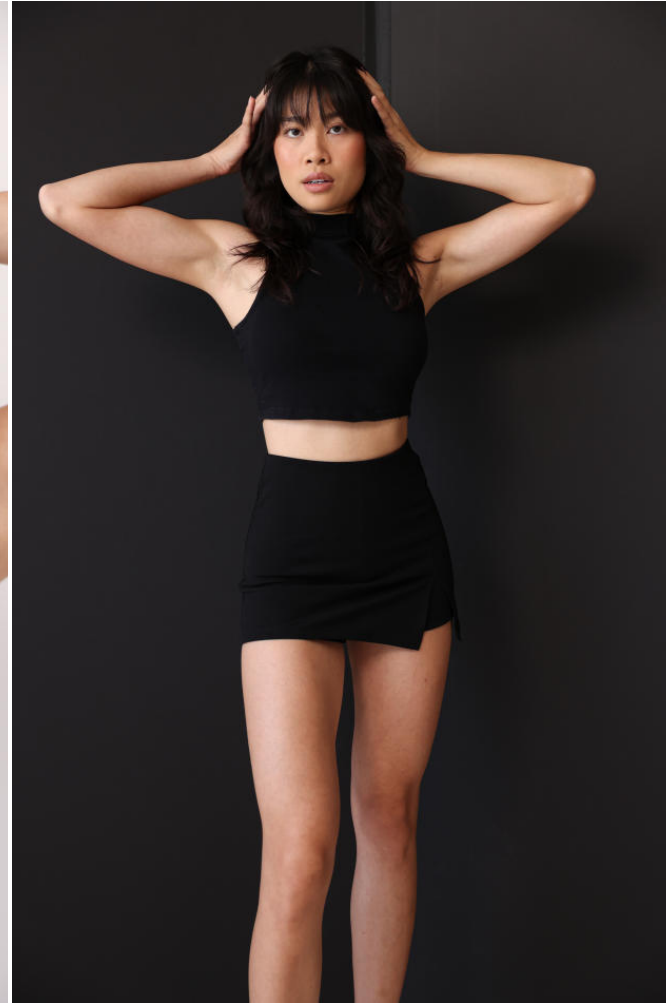

NEAL
HAMIL
AGENCY

Tiffany Tran

Height: 170 cm / 5'7" | Bust: 81 cm / 32" | Waist: 61 cm / 24" | Hips: 89 cm / 35" | Dress: 30-32 / 0-2 | Shoe: 38.5 EU / 7.5 US | Hair: Brown | Eyes: Brown