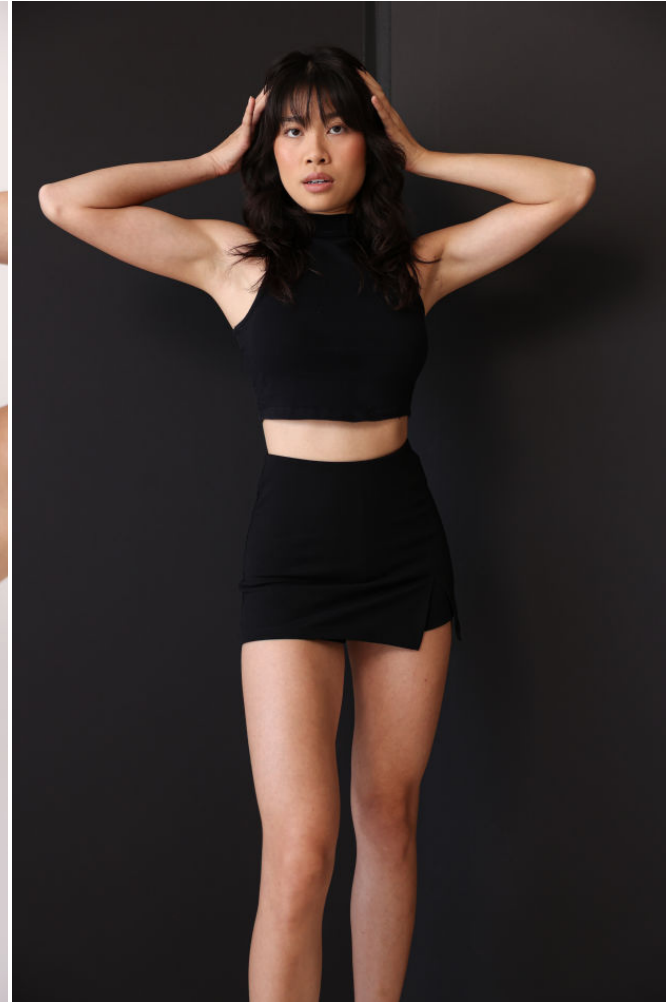

NEAL HAMIL AGENCY

Tiffany Tran

Height: 170 cm / 5'7" | Bust: 81 cm / 32" | Waist: 61 cm / 24" | Hips: 89 cm / 35" | Dress: 30-32 / 0-2 | Shoe: 38.5 EU / 7.5 US | Hair: Brown | Eyes: Brown