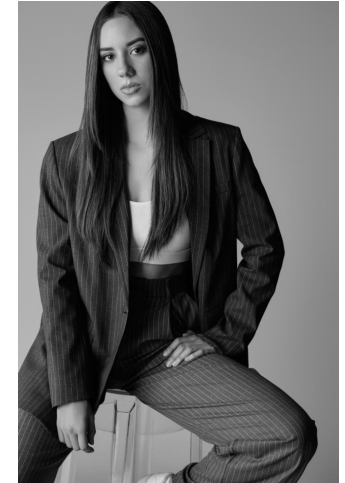

NEAL
HAMIL
AGENCY

Taylor Medlin

Height: 175 cm / 5'9" | Bust: 86 cm / 34" | Waist: 69 cm / 27" | Hips: 86 cm / 34" | Dress: 34-36 / 4-6 | Inseam: 79 cm / 31" | Shoe: 40.0 EU / 9.0 US | Hair: Brown | Eyes: Brown