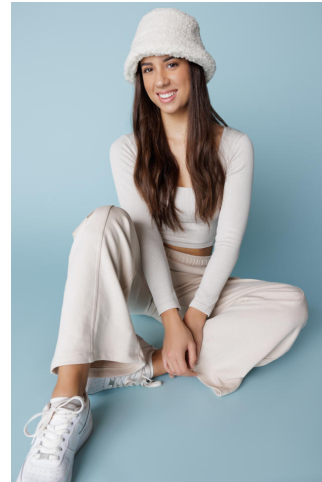

NEAL
HAMIL
AGENCY

Taylor Medlin

Height: 175 cm / 5'9" | Bust: 86 cm / 34" | Waist: 69 cm / 27" | Hips: 86 cm / 34" | Dress: 34-36 / 4-6 | Inseam: 79 cm / 31" | Shoe: 40.0 EU / 9.0 US | Hair: Brown | Eyes: Brown