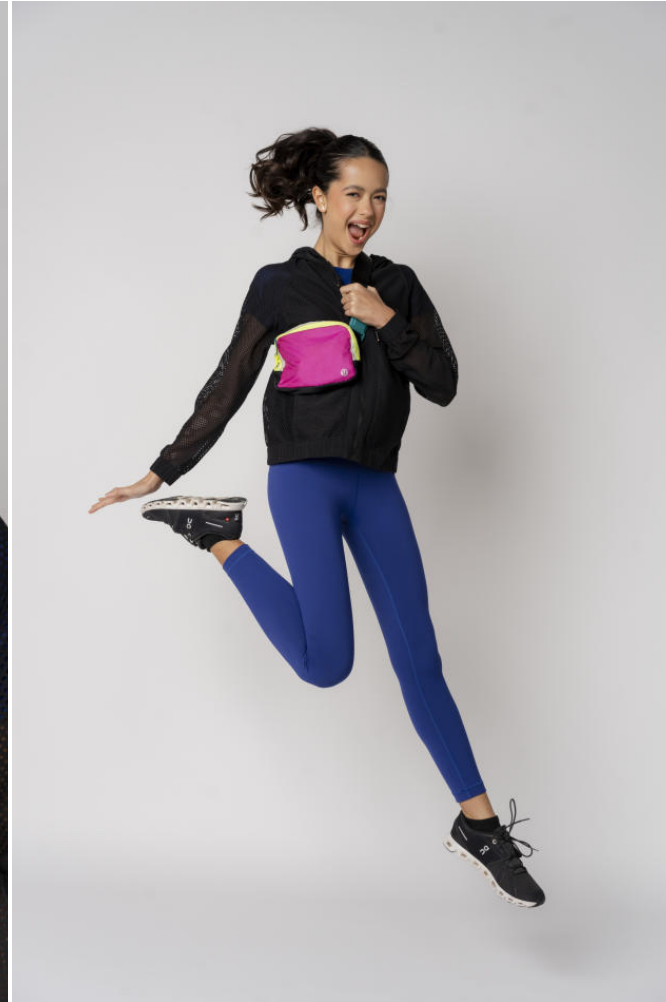

NEAL HAMIL AGENCY

Summer Stone

Height: 166 cm / 5'5.5" | Bust: 77 cm / 30.5" | Waist: 62 cm / 24.5" | Hips: 81 cm / 32" | Cloth Size: 12 - 14 | Shoe: 39.5 EU / 8.5 US | Hair: Brown | Eyes: Brown

NEAL HAMIL AGENCY

Summer Stone

Height: 166 cm / 5'5.5" | Bust: 77 cm / 30.5" | Waist: 62 cm / 24.5" | Hips: 81 cm / 32" | Cloth Size: 12 - 14 | Shoe: 39.5 EU / 8.5 US | Hair: Brown | Eyes: Brown

NEAL HAMIL AGENCY

Summer Stone

Height: 166 cm / 5'5.5" | Bust: 77 cm / 30.5" | Waist: 62 cm / 24.5" | Hips: 81 cm / 32" | Cloth Size: 12 - 14 | Shoe: 39.5 EU / 8.5 US | Hair: Brown | Eyes: Brown

NEAL HAMIL AGENCY

Summer Stone

Height: 166 cm / 5'5.5" | Bust: 77 cm / 30.5" | Waist: 62 cm / 24.5" | Hips: 81 cm / 32" | Cloth Size: 12 - 14 | Shoe: 39.5 EU / 8.5 US | Hair: Brown | Eyes: Brown