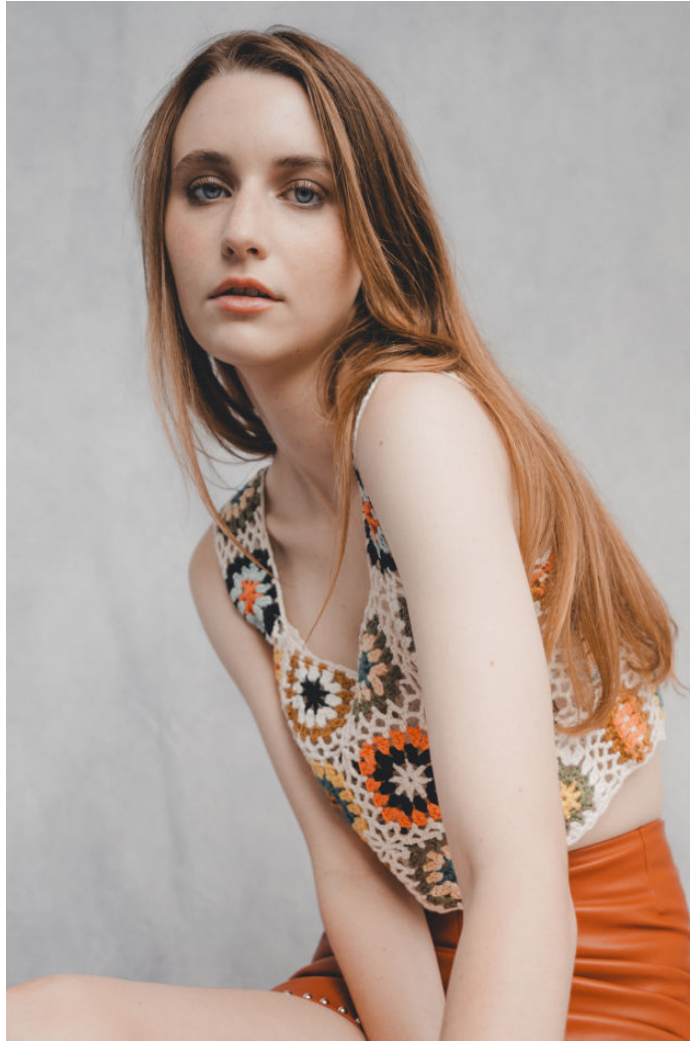

NEAL
HAMIL
AGENCY

Skyler Knight

Height: 182 cm / 5'11.5" | Bust: 79 cm / 31" | Waist: 64 cm / 25" | Hips: 94 cm / 37" | Dress: 32-34 / 2-4 | Shoe: 40.5 EU / 9.5 US | Hair: Blonde | Eyes: Blue

NEAL HAMIL AGENCY

Skyler Knight

Height: 182 cm / 5'11.5" | Bust: 79 cm / 31" | Waist: 64 cm / 25" | Hips: 94 cm / 37" | Dress: 32-34 / 2-4 | Shoe: 40.5 EU / 9.5 US | Hair: Blonde | Eyes: Blue

NEAL HAMIL AGENCY

Skyler Knight

Height: 182 cm / 5'11.5" | Bust: 79 cm / 31" | Waist: 64 cm / 25" | Hips: 94 cm / 37" | Dress: 32-34 / 2-4 | Shoe: 40.5 EU / 9.5 US | Hair: Blonde | Eyes: Blue

NEAL HAMIL AGENCY

Skyler Knight

Height: 182 cm / 5'11.5" | Bust: 79 cm / 31" | Waist: 64 cm / 25" | Hips: 94 cm / 37" | Dress: 32-34 / 2-4 | Shoe: 40.5 EU / 9.5 US | Hair: Blonde | Eyes: Blue