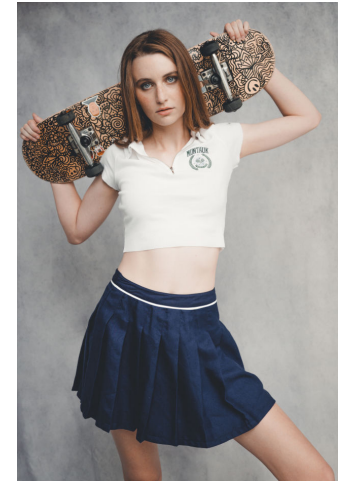

NEAL
HAMIL
AGENCY

Skyler Knight

Height: 182 cm / 5'11.5" | Bust: 79 cm / 31" | Waist: 64 cm / 25" | Hips: 94 cm / 37" | Dress: 32-34 / 2-4 | Shoe: 40.5 EU / 9.5 US | Hair: Blonde | Eyes: Blue

NEAL HAMIL AGENCY

Skyler Knight

Height: 182 cm / 5'11.5" | Bust: 79 cm / 31" | Waist: 64 cm / 25" | Hips: 94 cm / 37" | Dress: 32-34 / 2-4 | Shoe: 40.5 EU / 9.5 US | Hair: Blonde | Eyes: Blue

NEAL HAMIL AGENCY

Skyler Knight

Height: 182 cm / 5'11.5" | Bust: 79 cm / 31" | Waist: 64 cm / 25" | Hips: 94 cm / 37" | Dress: 32-34 / 2-4 | Shoe: 40.5 EU / 9.5 US | Hair: Blonde | Eyes: Blue

NEAL HAMIL AGENCY

Skyler Knight

Height: 182 cm / 5'11.5" | Bust: 79 cm / 31" | Waist: 64 cm / 25" | Hips: 94 cm / 37" | Dress: 32-34 / 2-4 | Shoe: 40.5 EU / 9.5 US | Hair: Blonde | Eyes: Blue