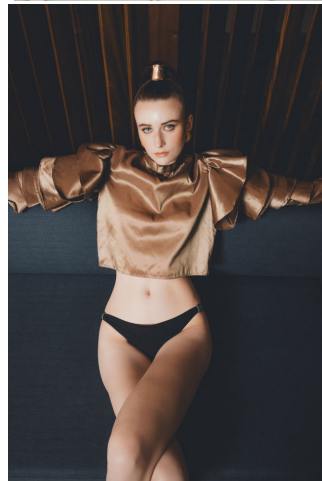

NEAL
HAMIL
AGENCY

Skyler Knight

Height: 182 cm / 5'11.5" | Bust: 79 cm / 31" | Waist: 64 cm / 25" | Hips: 94 cm / 37" | Dress: 32-34 / 2-4 | Shoe: 40.5 EU / 9.5 US | Hair: Blonde | Eyes: Blue

NEAL HAMIL AGENCY

Skyler Knight

Height: 182 cm / 5'11.5" | Bust: 79 cm / 31" | Waist: 64 cm / 25" | Hips: 94 cm / 37" | Dress: 32-34 / 2-4 | Shoe: 40.5 EU / 9.5 US | Hair: Blonde | Eyes: Blue

NEAL HAMIL AGENCY

Skyler Knight

Height: 182 cm / 5'11.5" | Bust: 79 cm / 31" | Waist: 64 cm / 25" | Hips: 94 cm / 37" | Dress: 32-34 / 2-4 | Shoe: 40.5 EU / 9.5 US | Hair: Blonde | Eyes: Blue

NEAL HAMIL AGENCY

Skyler Knight

Height: 182 cm / 5'11.5" | Bust: 79 cm / 31" | Waist: 64 cm / 25" | Hips: 94 cm / 37" | Dress: 32-34 / 2-4 | Shoe: 40.5 EU / 9.5 US | Hair: Blonde | Eyes: Blue