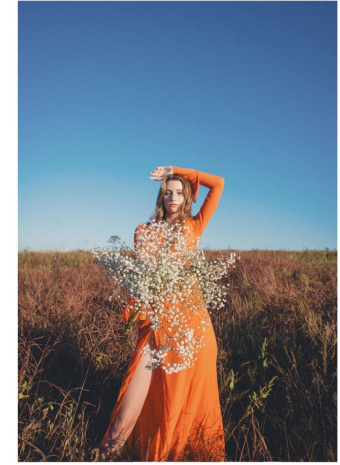

NEAL
HAMIL
AGENCY

Skyler Knight

Height: 182 cm / 5'11.5" | Bust: 79 cm / 31" | Waist: 64 cm / 25" | Hips: 94 cm / 37" | Dress: 32-34 / 2-4 | Shoe: 40.5 EU / 9.5 US | Hair: Blonde | Eyes: Blue

NEAL HAMIL AGENCY

Skyler Knight

Height: 182 cm / 5'11.5" | Bust: 79 cm / 31" | Waist: 64 cm / 25" | Hips: 94 cm / 37" | Dress: 32-34 / 2-4 | Shoe: 40.5 EU / 9.5 US | Hair: Blonde | Eyes: Blue

NEAL HAMIL AGENCY

Skyler Knight

Height: 182 cm / 5'11.5" | Bust: 79 cm / 31" | Waist: 64 cm / 25" | Hips: 94 cm / 37" | Dress: 32-34 / 2-4 | Shoe: 40.5 EU / 9.5 US | Hair: Blonde | Eyes: Blue

NEAL HAMIL AGENCY

Skyler Knight

Height: 182 cm / 5'11.5" | Bust: 79 cm / 31" | Waist: 64 cm / 25" | Hips: 94 cm / 37" | Dress: 32-34 / 2-4 | Shoe: 40.5 EU / 9.5 US | Hair: Blonde | Eyes: Blue