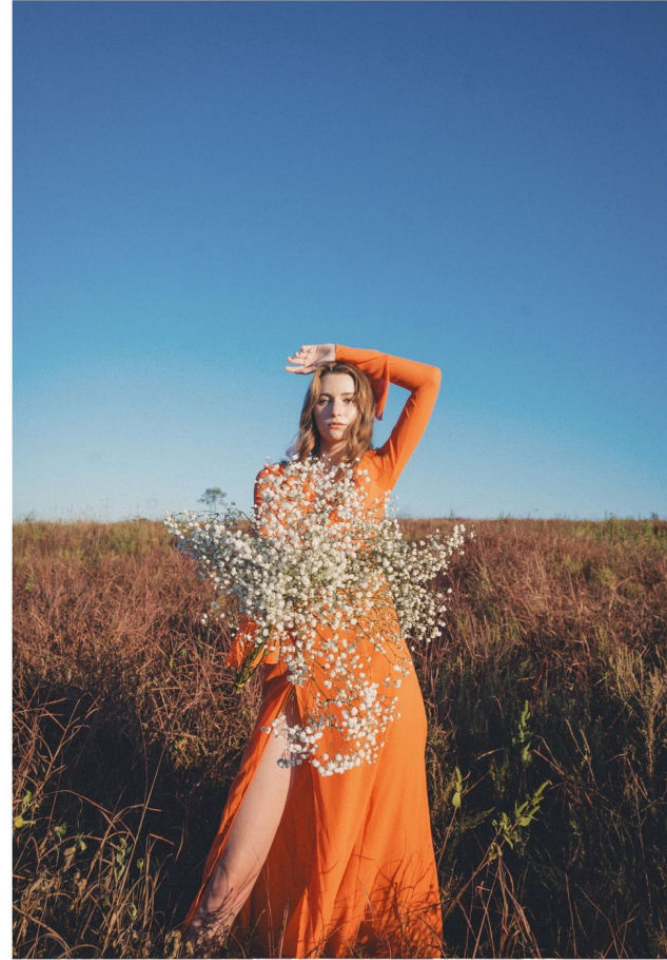

NEAL
HAMIL
AGENCY

Skyler Knight

Height: 182 cm / 5'11.5" | Bust: 79 cm / 31" | Waist: 64 cm / 25" | Hips: 94 cm / 37" | Dress: 32-34 / 2-4 | Shoe: 40.5 EU / 9.5 US | Hair: Blonde | Eyes: Blue

NEAL HAMIL AGENCY

Skyler Knight

Height: 182 cm / 5'11.5" | Bust: 79 cm / 31" | Waist: 64 cm / 25" | Hips: 94 cm / 37" | Dress: 32-34 / 2-4 | Shoe: 40.5 EU / 9.5 US | Hair: Blonde | Eyes: Blue

NEAL HAMIL AGENCY

Skyler Knight