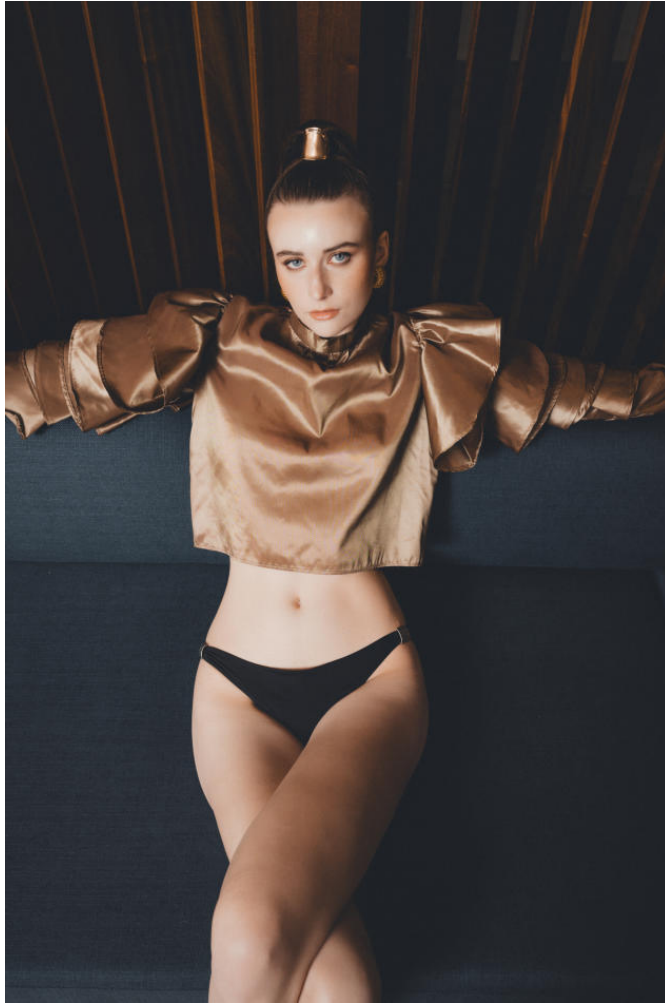

NEAL HAMIL AGENCY

Skyler Knight

Height: 182 cm / 5'11.5" | Bust: 79 cm / 31" | Waist: 64 cm / 25" | Hips: 94 cm / 37" | Dress: 32-34 / 2-4 | Shoe: 40.5 EU / 9.5 US | Hair: Blonde | Eyes: Blue