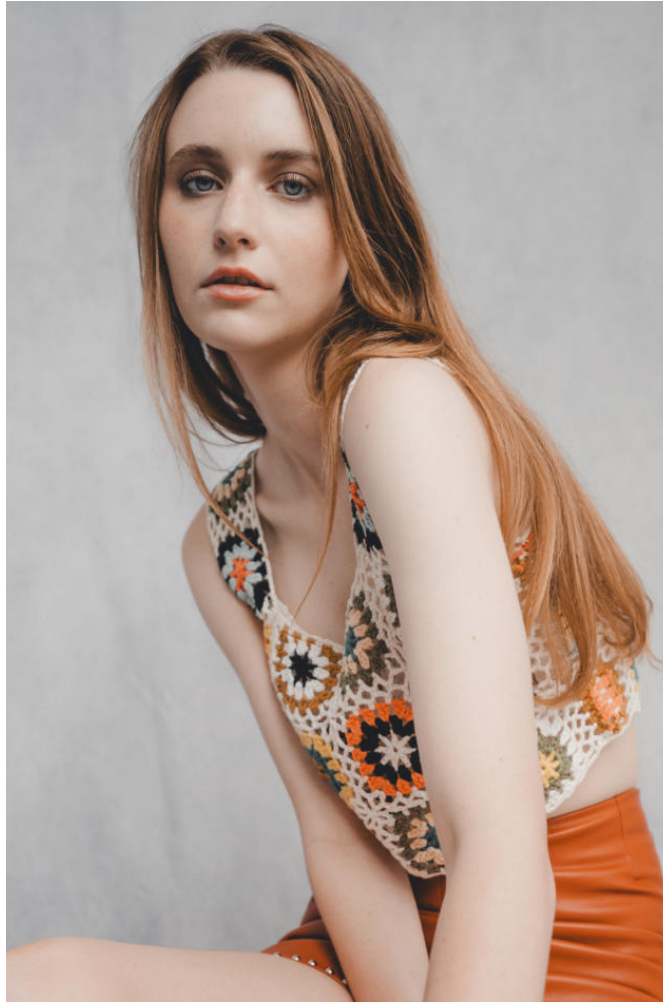

NEAL
HAMIL
AGENCY

Skyler Knight

Height: 182 cm / 5'11.5" | Bust: 79 cm / 31" | Waist: 64 cm / 25" | Hips: 94 cm / 37" | Dress: 32-34 / 2-4 | Shoe: 40.5 EU / 9.5 US | Hair: Blonde | Eyes: Blue

NEAL HAMIL AGENCY

Skyler Knight

Height: 182 cm / 5'11.5" | Bust: 79 cm / 31" | Waist: 64 cm / 25" | Hips: 94 cm / 37" | Dress: 32-34 / 2-4 | Shoe: 40.5 EU / 9.5 US | Hair: Blonde | Eyes: Blue

NEAL HAMIL AGENCY

Skyler Knight

Height: 182 cm / 5'11.5" | Bust: 79 cm / 31" | Waist: 64 cm / 25" | Hips: 94 cm / 37" | Dress: 32-34 / 2-4 | Shoe: 40.5 EU / 9.5 US | Hair: Blonde | Eyes: Blue

NEAL HAMIL AGENCY

Skyler Knight

Height: 182 cm / 5'11.5" | Bust: 79 cm / 31" | Waist: 64 cm / 25" | Hips: 94 cm / 37" | Dress: 32-34 / 2-4 | Shoe: 40.5 EU / 9.5 US | Hair: Blonde | Eyes: Blue