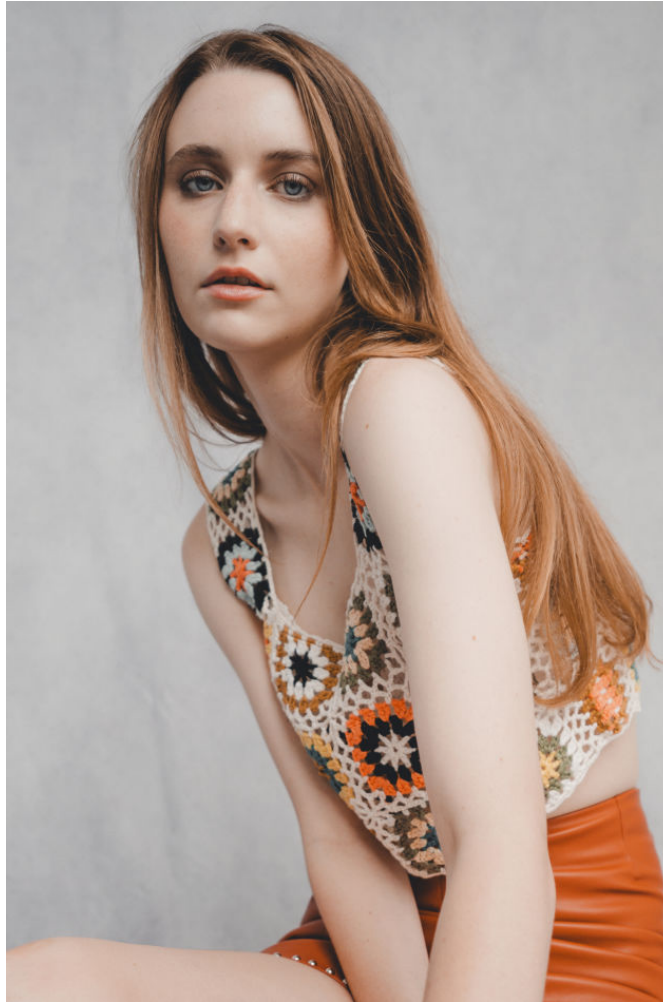

NEAL
HAMIL
AGENCY

Skyler Knight

Height: 182 cm / 5'11.5" | Bust: 79 cm / 31" | Waist: 64 cm / 25" | Hips: 94 cm / 37" | Dress: 32-34 / 2-4 | Shoe: 40.5 EU / 9.5 US | Hair: Blonde | Eyes: Blue

NEAL HAMIL AGENCY

Skyler Knight

Height: 182 cm / 5'11.5" | Bust: 79 cm / 31" | Waist: 64 cm / 25" | Hips: 94 cm / 37" | Dress: 32-34 / 2-4 | Shoe: 40.5 EU / 9.5 US | Hair: Blonde | Eyes: Blue

NEAL HAMIL AGENCY

Skyler Knight

Height: 182 cm / 5'11.5" | Bust: 79 cm / 31" | Waist: 64 cm / 25" | Hips: 94 cm / 37" | Dress: 32-34 / 2-4 | Shoe: 40.5 EU / 9.5 US | Hair: Blonde | Eyes: Blue

NEAL HAMIL AGENCY

Skyler Knight

Height: 182 cm / 5'11.5" | Bust: 79 cm / 31" | Waist: 64 cm / 25" | Hips: 94 cm / 37" | Dress: 32-34 / 2-4 | Shoe: 40.5 EU / 9.5 US | Hair: Blonde | Eyes: Blue