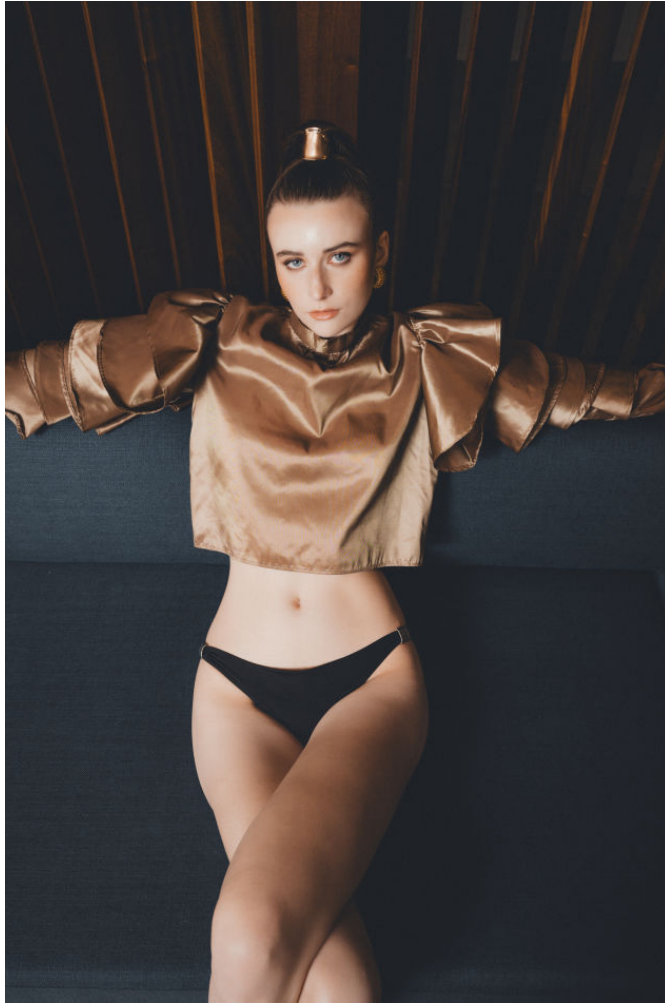

NEAL HAMIL AGENCY

Skyler Knight

Height: 182 cm / 5'11.5" | Bust: 79 cm / 31" | Waist: 64 cm / 25" | Hips: 94 cm / 37" | Dress: 32-34 / 2-4 | Shoe: 40.5 EU / 9.5 US | Hair: Blonde | Eyes: Blue