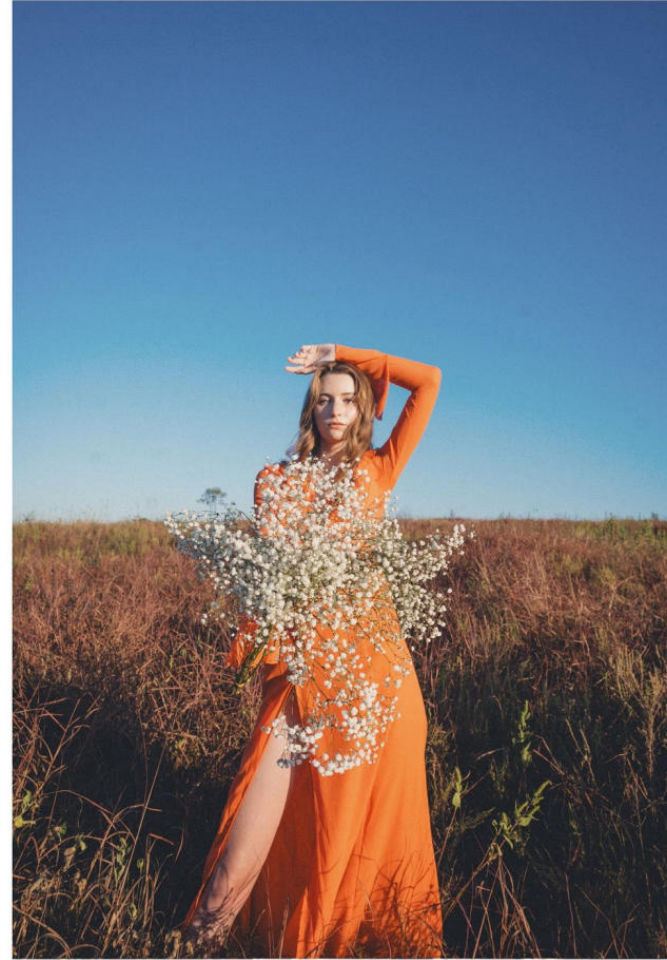

NEAL
HAMIL
AGENCY

Skyler Knight

Height: 182 cm / 5'11.5" | Bust: 79 cm / 31" | Waist: 64 cm / 25" | Hips: 94 cm / 37" | Dress: 32-34 / 2-4 | Shoe: 40.5 EU / 9.5 US | Hair: Blonde | Eyes: Blue

NEAL HAMIL AGENCY

Skyler Knight

Height: 182 cm / 5'11.5" | Bust: 79 cm / 31" | Waist: 64 cm / 25" | Hips: 94 cm / 37" | Dress: 32-34 / 2-4 | Shoe: 40.5 EU / 9.5 US | Hair: Blonde | Eyes: Blue

NEAL HAMIL AGENCY

Skyler Knight