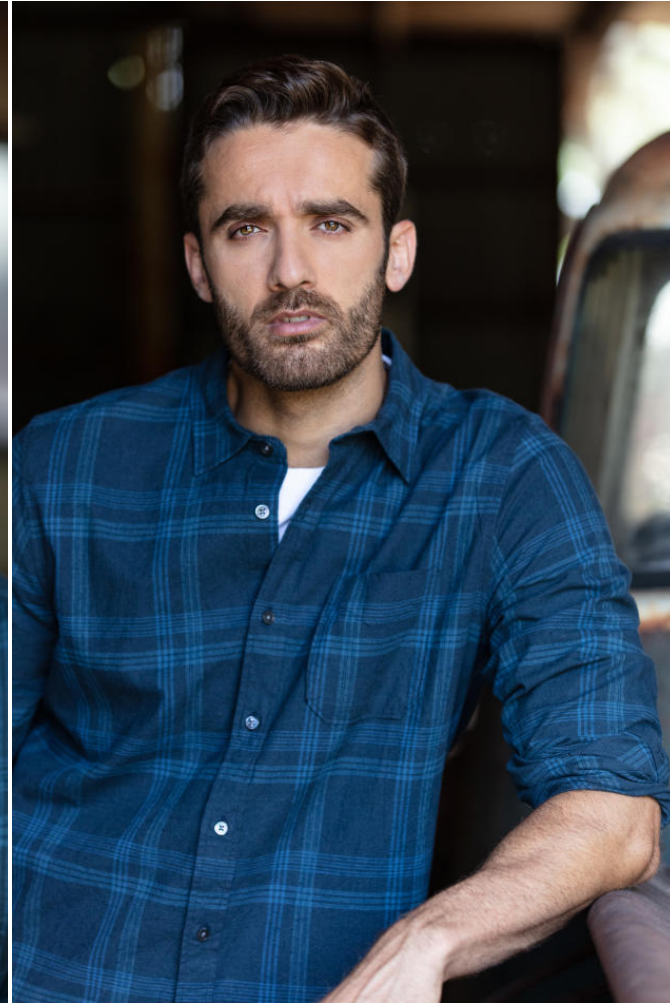

NEAL
HAMIL
AGENCY