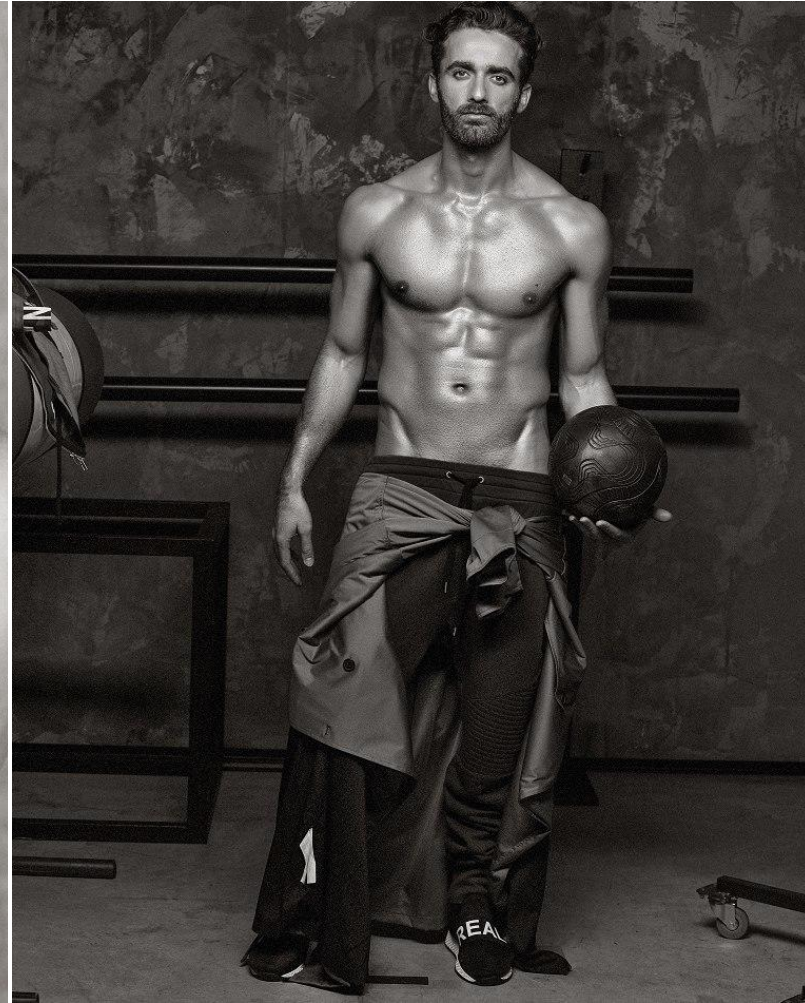

NEAL HAMIL AGENCY