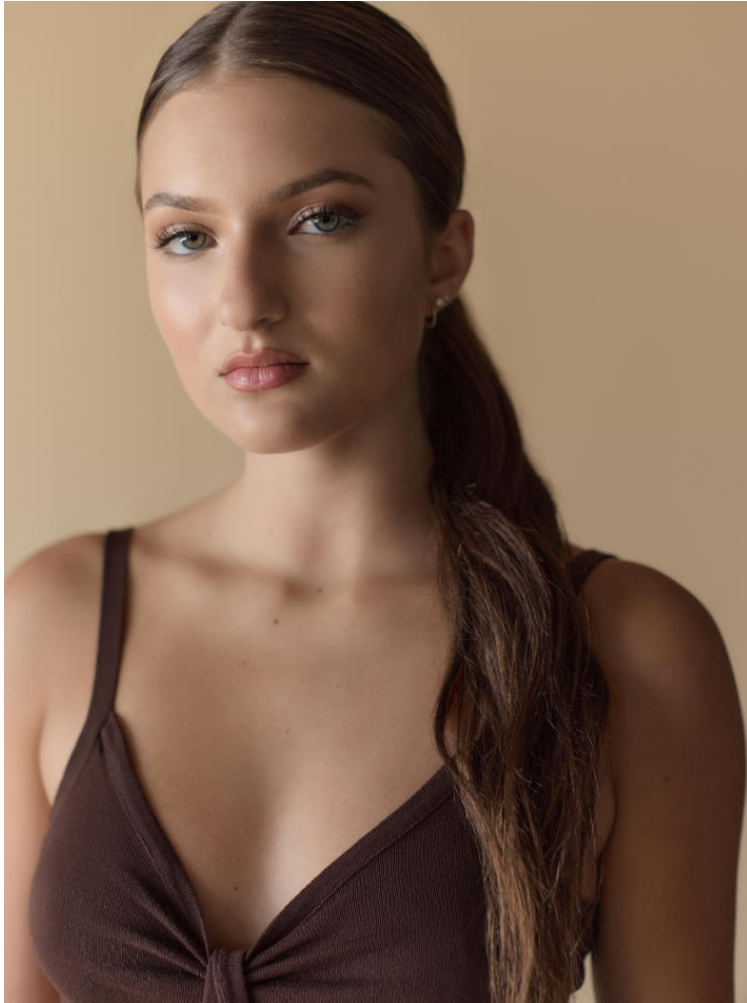

NEAL
HAMIL
AGENCY

Sienna Favela

Height: 170 cm / 5'7" | Bust: 84 cm / 33" | Waist: 66 cm / 26" | Hips: 93 cm / 36.5" | Dress: 32 / 2 | Shoe: 39.0 EU / 8.0 US | Hair: Brown | Eyes: Green