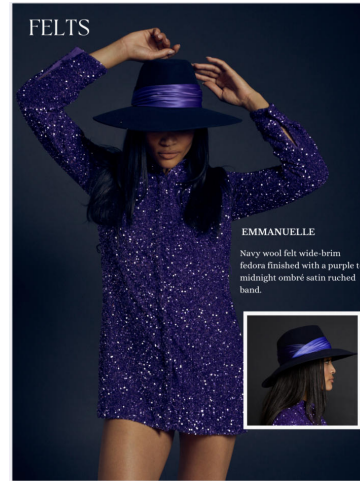

NEAL  
HAMIL  
AGENCY

Sidni Beaulieu

Height: 175 cm / 5'9" | Bust: 86 cm / 34" | Waist: 66 cm / 26" | Hips: 94 cm / 37" | Dress: 34 / 4 | Shoe: 41.0 EU / 10.0 US | Hair: Brown | Eyes: Brown

# NEAL HAMIL AGENCY

Sidni Beaulieu

Height: 175 cm / 5'9" | Bust: 86 cm / 34" | Waist: 66 cm / 26" | Hips: 94 cm / 37" | Dress: 34 / 4 | Shoe: 41.0 EU / 10.0 US | Hair: Brown | Eyes: Brown