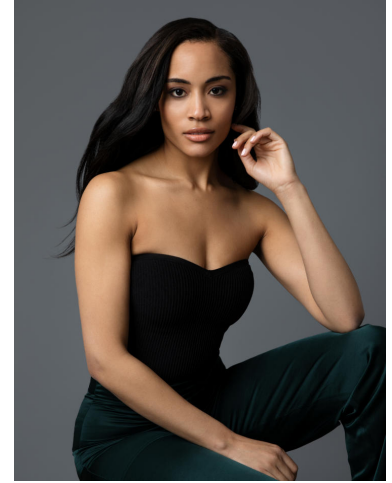

NEAL HAMIL AGENCY

Sidni Beaulieu

Height: 175 cm / 5'9" | Bust: 86 cm / 34" | Waist: 66 cm / 26" | Hips: 94 cm / 37" | Dress: 34 / 4 | Shoe: 41.0 EU / 10.0 US | Hair: Brown | Eyes: Brown