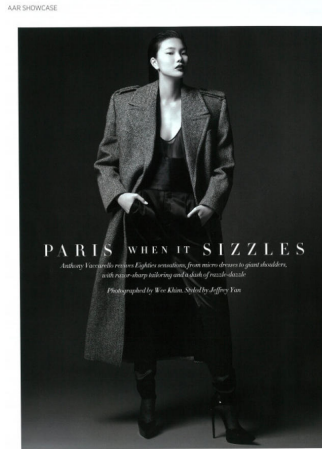

NEAL HAMIL AGENCY

Sherry Shi

Height: 180 cm / 5'11" | Bust: 79 cm / 31" | Waist: 59 cm / 23" | Hips: 84 cm / 33" | Shoe: 40.5 EU / 9.5 US | Hair: Black | Eyes: Brown

NEAL HAMIL AGENCY

Sherry Shi

Height: 180 cm / 5'11" | Bust: 79 cm / 31" | Waist: 59 cm / 23" | Hips: 84 cm / 33" | Shoe: 40.5 EU / 9.5 US | Hair: Black | Eyes: Brown