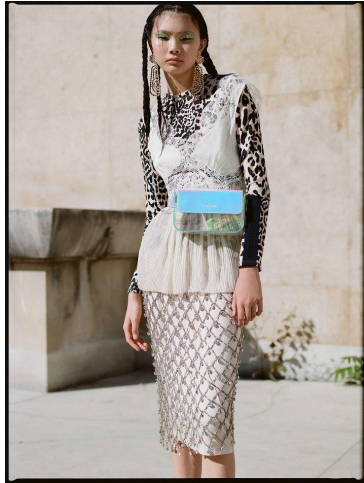

NEAL HAMIL AGENCY

Sherry Shi

Height: 180 cm / 5'11" | Bust: 79 cm / 31" | Waist: 59 cm / 23" | Hips: 84 cm / 33" | Shoe: 40.5 EU / 9.5 US | Hair: Black | Eyes: Brown