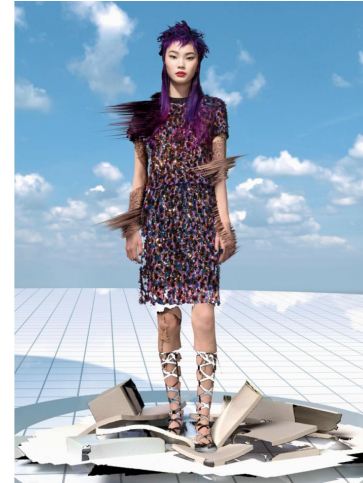

NEAL HAMIL AGENCY

Sherry Shi

Height: 180 cm / 5'11" | Bust: 79 cm / 31" | Waist: 59 cm / 23" | Hips: 84 cm / 33" | Shoe: 40.5 EU / 9.5 US | Hair: Black | Eyes: Brown

NEAL HAMIL AGENCY

Sherry Shi

Height: 180 cm / 5'11" | Bust: 79 cm / 31" | Waist: 59 cm / 23" | Hips: 84 cm / 33" | Shoe: 40.5 EU / 9.5 US | Hair: Black | Eyes: Brown