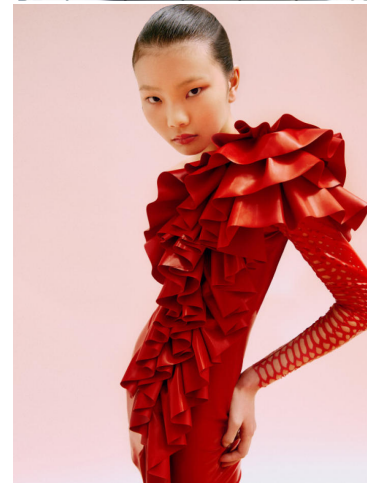

NEAL HAMIL AGENCY

Sherry Shi

Height: 180 cm / 5'11" | Bust: 79 cm / 31" | Waist: 59 cm / 23" | Hips: 84 cm / 33" | Shoe: 40.5 EU / 9.5 US | Hair: Black | Eyes: Brown

NEAL HAMIL AGENCY

Sherry Shi

Height: 180 cm / 5'11" | Bust: 79 cm / 31" | Waist: 59 cm / 23" | Hips: 84 cm / 33" | Shoe: 40.5 EU / 9.5 US | Hair: Black | Eyes: Brown