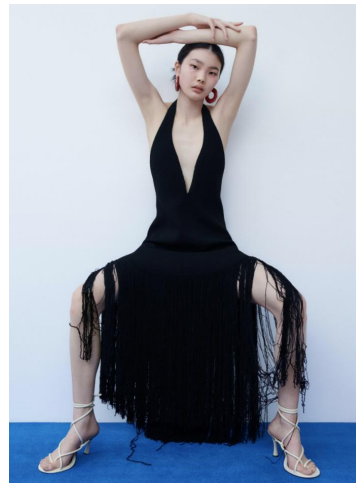

NEAL HAMIL AGENCY

Sherry Shi

Height: 180 cm / 5'11" | Bust: 79 cm / 31" | Waist: 59 cm / 23" | Hips: 84 cm / 33" | Shoe: 40.5 EU / 9.5 US | Hair: Black | Eyes: Brown

NEAL HAMIL AGENCY

Sherry Shi

Height: 180 cm / 5'11" | Bust: 79 cm / 31" | Waist: 59 cm / 23" | Hips: 84 cm / 33" | Shoe: 40.5 EU / 9.5 US | Hair: Black | Eyes: Brown