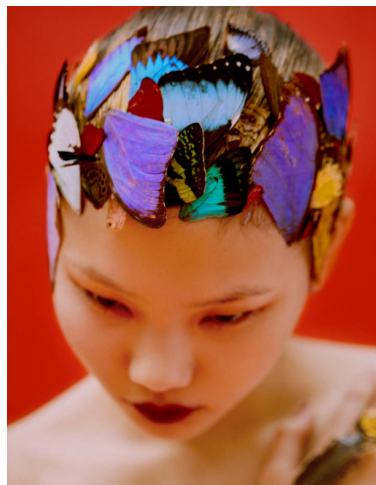

NEAL HAMIL AGENCY

Sherry Shi

Height: 180 cm / 5'11" | Bust: 79 cm / 31" | Waist: 59 cm / 23" | Hips: 84 cm / 33" | Shoe: 40.5 EU / 9.5 US | Hair: Black | Eyes: Brown

NEAL HAMIL AGENCY

Sherry Shi

Height: 180 cm / 5'11" | Bust: 79 cm / 31" | Waist: 59 cm / 23" | Hips: 84 cm / 33" | Shoe: 40.5 EU / 9.5 US | Hair: Black | Eyes: Brown