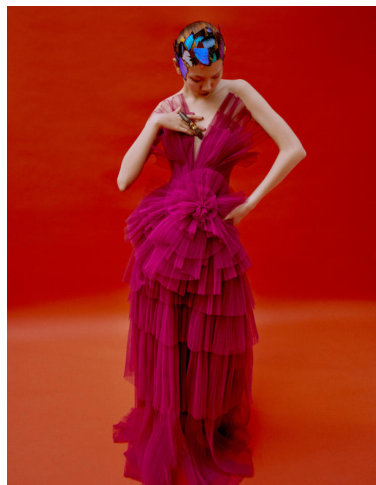

NEAL HAMIL AGENCY

Sherry Shi

Height: 180 cm / 5'11" | Bust: 79 cm / 31" | Waist: 59 cm / 23" | Hips: 84 cm / 33" | Shoe: 40.5 EU / 9.5 US | Hair: Black | Eyes: Brown

NEAL HAMIL AGENCY

Sherry Shi

Height: 180 cm / 5'11" | Bust: 79 cm / 31" | Waist: 59 cm / 23" | Hips: 84 cm / 33" | Shoe: 40.5 EU / 9.5 US | Hair: Black | Eyes: Brown