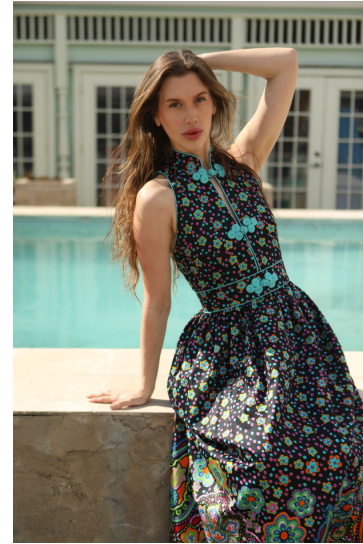

NEAL HAMIL AGENCY

Shelbie Houseman

Height: 177 cm / 5'9.5" | Bust: 81 cm / 32" | Waist: 64 cm / 25" | Hips: 86 cm / 34" | Dress: 30-32 / 0-2 | Shoe: 39.0 EU / 8.0 US | Hair: Brunette | Eyes: Hazel

NEAL HAMIL AGENCY

Shelbie Houseman

Height: 177 cm / 5'9.5" | Bust: 81 cm / 32" | Waist: 64 cm / 25" | Hips: 86 cm / 34" | Dress: 30-32 / 0-2 | Shoe: 39.0 EU / 8.0 US | Hair: Brunette | Eyes: Hazel

NEAL HAMIL AGENCY

Shelbie Houseman

Height: 177 cm / 5'9.5" | Bust: 81 cm / 32" | Waist: 64 cm / 25" | Hips: 86 cm / 34" | Dress: 30-32 / 0-2 | Shoe: 39.0 EU / 8.0 US | Hair: Brunette | Eyes: Hazel