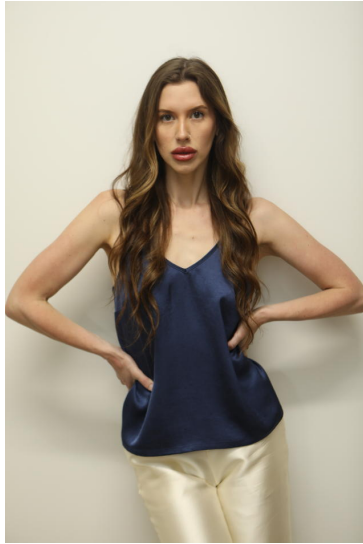

NEAL HAMIL AGENCY

Shelbie Houseman

Height: 177 cm / 5'9.5" | Bust: 81 cm / 32" | Waist: 64 cm / 25" | Hips: 86 cm / 34" | Dress: 30-32 / 0-2 | Shoe: 39.0 EU / 8.0 US | Hair: Brunette | Eyes: Hazel

NEAL HAMIL AGENCY

Shelbie Houseman

Height: 177 cm / 5'9.5" | Bust: 81 cm / 32" | Waist: 64 cm / 25" | Hips: 86 cm / 34" | Dress: 30-32 / 0-2 | Shoe: 39.0 EU / 8.0 US | Hair: Brunette | Eyes: Hazel

NEAL HAMIL AGENCY

Shelbie Houseman

Height: 177 cm / 5'9.5" | Bust: 81 cm / 32" | Waist: 64 cm / 25" | Hips: 86 cm / 34" | Dress: 30-32 / 0-2 | Shoe: 39.0 EU / 8.0 US | Hair: Brunette | Eyes: Hazel