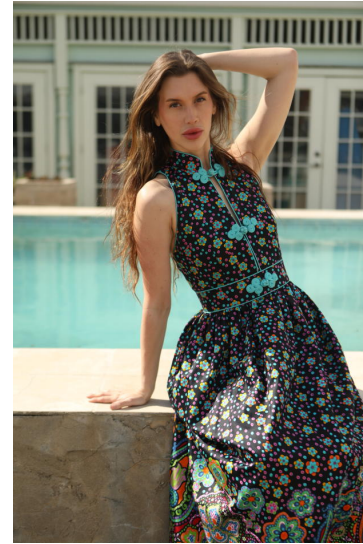

NEAL HAMIL AGENCY

Shelbie Houseman

Height: 177 cm / 5'9.5" | Bust: 81 cm / 32" | Waist: 64 cm / 25" | Hips: 86 cm / 34" | Dress: 30-32 / 0-2 | Shoe: 39.0 EU / 8.0 US | Hair: Brunette | Eyes: Hazel

NEAL HAMIL AGENCY

Shelbie Houseman

Height: 177 cm / 5'9.5" | Bust: 81 cm / 32" | Waist: 64 cm / 25" | Hips: 86 cm / 34" | Dress: 30-32 / 0-2 | Shoe: 39.0 EU / 8.0 US | Hair: Brunette | Eyes: Hazel

NEAL HAMIL AGENCY

Shelbie Houseman

Height: 177 cm / 5'9.5" | Bust: 81 cm / 32" | Waist: 64 cm / 25" | Hips: 86 cm / 34" | Dress: 30-32 / 0-2 | Shoe: 39.0 EU / 8.0 US | Hair: Brunette | Eyes: Hazel