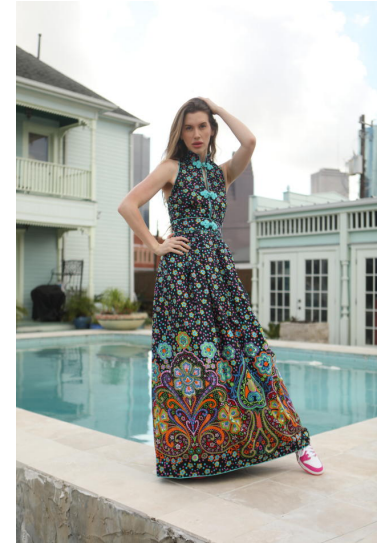

NEAL HAMIL AGENCY

Shelbie Houseman

Height: 177 cm / 5'9.5" | Bust: 81 cm / 32" | Waist: 64 cm / 25" | Hips: 86 cm / 34" | Dress: 30-32 / 0-2 | Shoe: 39.0 EU / 8.0 US | Hair: Brunette | Eyes: Hazel

NEAL HAMIL AGENCY

Shelbie Houseman

Height: 177 cm / 5'9.5" | Bust: 81 cm / 32" | Waist: 64 cm / 25" | Hips: 86 cm / 34" | Dress: 30-32 / 0-2 | Shoe: 39.0 EU / 8.0 US | Hair: Brunette | Eyes: Hazel

NEAL HAMIL AGENCY

Shelbie Houseman

Height: 177 cm / 5'9.5" | Bust: 81 cm / 32" | Waist: 64 cm / 25" | Hips: 86 cm / 34" | Dress: 30-32 / 0-2 | Shoe: 39.0 EU / 8.0 US | Hair: Brunette | Eyes: Hazel