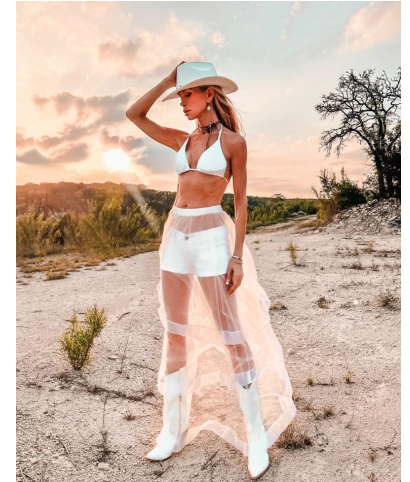

NEAL  
HAMIL  
AGENCY

Shaune Stauffer

Height: 173 cm / 5'8" | Bust: 84 cm / 33" | Waist: 61 cm / 24" | Hips: 89 cm / 35" | Dress: 32 / 2 | Shoe: 37.5 EU / 6.5 US | Hair: Blonde | Eyes: Green

# NEAL HAMIL AGENCY

Shaune Stauffer

Height: 173 cm / 5'8" | Bust: 84 cm / 33" | Waist: 61 cm / 24" | Hips: 89 cm / 35" | Dress: 32 / 2 | Shoe: 37.5 EU / 6.5 US | Hair: Blonde | Eyes: Green