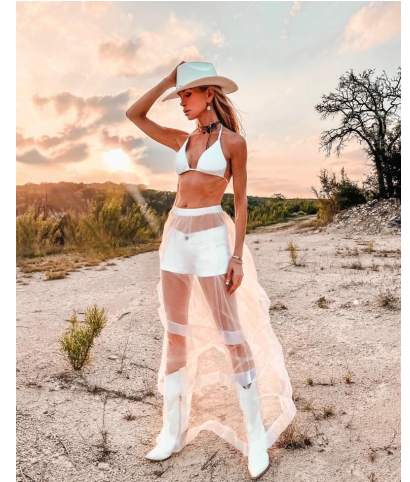

NEAL
HAMIL
AGENCY

Shaune Stauffer

Height: 173 cm / 5'8" | Bust: 84 cm / 33" | Waist: 61 cm / 24" | Hips: 89 cm / 35" | Dress: 32 / 2 | Shoe: 37.5 EU / 6.5 US | Hair: Blonde | Eyes: Green

NEAL HAMIL AGENCY

Shaune Stauffer

Height: 173 cm / 5'8" | Bust: 84 cm / 33" | Waist: 61 cm / 24" | Hips: 89 cm / 35" | Dress: 32 / 2 | Shoe: 37.5 EU / 6.5 US | Hair: Blonde | Eyes: Green

NEAL HAMIL AGENCY

Shaune Stauffer

Height: 173 cm / 5'8" | Bust: 84 cm / 33" | Waist: 61 cm / 24" | Hips: 89 cm / 35" | Dress: 32 / 2 | Shoe: 37.5 EU / 6.5 US | Hair: Blonde | Eyes: Green