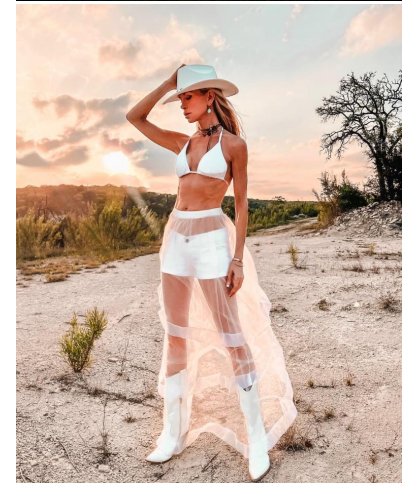

NEAL
HAMIL
AGENCY

Shaune Stauffer

Height: 173 cm / 5'8" | Bust: 84 cm / 33" | Waist: 61 cm / 24" | Hips: 89 cm / 35" | Dress: 32 / 2 | Shoe: 37.5 EU / 6.5 US | Hair: Blonde | Eyes: Green

NEAL HAMIL AGENCY

Shaune Stauffer

Height: 173 cm / 5'8" | Bust: 84 cm / 33" | Waist: 61 cm / 24" | Hips: 89 cm / 35" | Dress: 32 / 2 | Shoe: 37.5 EU / 6.5 US | Hair: Blonde | Eyes: Green

NEAL HAMIL AGENCY

Shaune Stauffer

Height: 173 cm / 5'8" | Bust: 84 cm / 33" | Waist: 61 cm / 24" | Hips: 89 cm / 35" | Dress: 32 / 2 | Shoe: 37.5 EU / 6.5 US | Hair: Blonde | Eyes: Green

NEAL HAMIL AGENCY

Shaune Stauffer

Height: 173 cm / 5'8" | Bust: 84 cm / 33" | Waist: 61 cm / 24" | Hips: 89 cm / 35" | Dress: 32 / 2 | Shoe: 37.5 EU / 6.5 US | Hair: Blonde | Eyes: Green