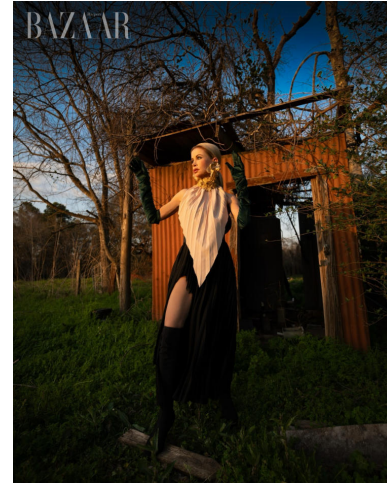

NEAL
HAMIL
AGENCY

Shaune Stauffer

Height: 173 cm / 5'8" | Bust: 84 cm / 33" | Waist: 61 cm / 24" | Hips: 89 cm / 35" | Dress: 32 / 2 | Shoe: 37.5 EU / 6.5 US | Hair: Blonde | Eyes: Green

NEAL HAMIL AGENCY

Shaune Stauffer

Height: 173 cm / 5'8" | Bust: 84 cm / 33" | Waist: 61 cm / 24" | Hips: 89 cm / 35" | Dress: 32 / 2 | Shoe: 37.5 EU / 6.5 US | Hair: Blonde | Eyes: Green

NEAL HAMIL AGENCY

Shaune Stauffer

Height: 173 cm / 5'8" | Bust: 84 cm / 33" | Waist: 61 cm / 24" | Hips: 89 cm / 35" | Dress: 32 / 2 | Shoe: 37.5 EU / 6.5 US | Hair: Blonde | Eyes: Green

NEAL HAMIL AGENCY

Shaune Stauffer

Height: 173 cm / 5'8" | Bust: 84 cm / 33" | Waist: 61 cm / 24" | Hips: 89 cm / 35" | Dress: 32 / 2 | Shoe: 37.5 EU / 6.5 US | Hair: Blonde | Eyes: Green