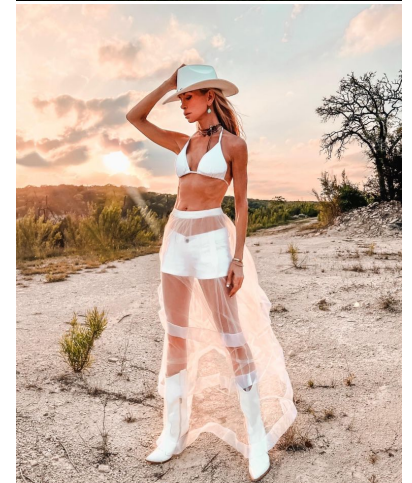

NEAL
HAMIL
AGENCY

Shaune Stauffer

Height: 173 cm / 5'8" | Bust: 84 cm / 33" | Waist: 61 cm / 24" | Hips: 89 cm / 35" | Dress: 32 / 2 | Shoe: 37.5 EU / 6.5 US | Hair: Blonde | Eyes: Green

NEAL HAMIL AGENCY

Shaune Stauffer

Height: 173 cm / 5'8" | Bust: 84 cm / 33" | Waist: 61 cm / 24" | Hips: 89 cm / 35" | Dress: 32 / 2 | Shoe: 37.5 EU / 6.5 US | Hair: Blonde | Eyes: Green

NEAL HAMIL AGENCY

Shaune Stauffer

Height: 173 cm / 5'8" | Bust: 84 cm / 33" | Waist: 61 cm / 24" | Hips: 89 cm / 35" | Dress: 32 / 2 | Shoe: 37.5 EU / 6.5 US | Hair: Blonde | Eyes: Green

NEAL HAMIL AGENCY

Shaune Stauffer

Height: 173 cm / 5'8" | Bust: 84 cm / 33" | Waist: 61 cm / 24" | Hips: 89 cm / 35" | Dress: 32 / 2 | Shoe: 37.5 EU / 6.5 US | Hair: Blonde | Eyes: Green