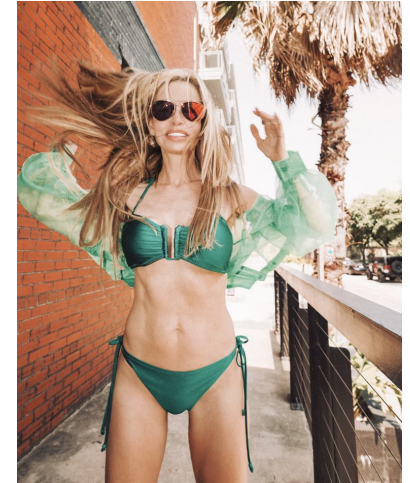

NEAL
HAMIL
AGENCY

Shaune Stauffer

Height: 173 cm / 5'8" | Bust: 84 cm / 33" | Waist: 61 cm / 24" | Hips: 89 cm / 35" | Dress: 32 / 2 | Shoe: 37.5 EU / 6.5 US | Hair: Blonde | Eyes: Green

NEAL HAMIL AGENCY

Shaune Stauffer

Height: 173 cm / 5'8" | Bust: 84 cm / 33" | Waist: 61 cm / 24" | Hips: 89 cm / 35" | Dress: 32 / 2 | Shoe: 37.5 EU / 6.5 US | Hair: Blonde | Eyes: Green

NEAL HAMIL AGENCY

Shaune Stauffer

Height: 173 cm / 5'8" | Bust: 84 cm / 33" | Waist: 61 cm / 24" | Hips: 89 cm / 35" | Dress: 32 / 2 | Shoe: 37.5 EU / 6.5 US | Hair: Blonde | Eyes: Green

NEAL HAMIL AGENCY

Shaune Stauffer

Height: 173 cm / 5'8" | Bust: 84 cm / 33" | Waist: 61 cm / 24" | Hips: 89 cm / 35" | Dress: 32 / 2 | Shoe: 37.5 EU / 6.5 US | Hair: Blonde | Eyes: Green