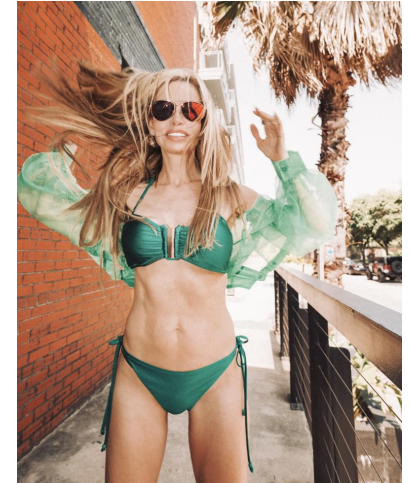

NEAL
HAMIL
AGENCY

Shaune Stauffer

Height: 173 cm / 5'8" | Bust: 84 cm / 33" | Waist: 61 cm / 24" | Hips: 89 cm / 35" | Dress: 32 / 2 | Shoe: 37.5 EU / 6.5 US | Hair: Blonde | Eyes: Green

NEAL HAMIL AGENCY

Shaune Stauffer

Height: 173 cm / 5'8" | Bust: 84 cm / 33" | Waist: 61 cm / 24" | Hips: 89 cm / 35" | Dress: 32 / 2 | Shoe: 37.5 EU / 6.5 US | Hair: Blonde | Eyes: Green

NEAL HAMIL AGENCY

Shaune Stauffer

Height: 173 cm / 5'8" | Bust: 84 cm / 33" | Waist: 61 cm / 24" | Hips: 89 cm / 35" | Dress: 32 / 2 | Shoe: 37.5 EU / 6.5 US | Hair: Blonde | Eyes: Green

NEAL HAMIL AGENCY

Shaune Stauffer

Height: 173 cm / 5'8" | Bust: 84 cm / 33" | Waist: 61 cm / 24" | Hips: 89 cm / 35" | Dress: 32 / 2 | Shoe: 37.5 EU / 6.5 US | Hair: Blonde | Eyes: Green