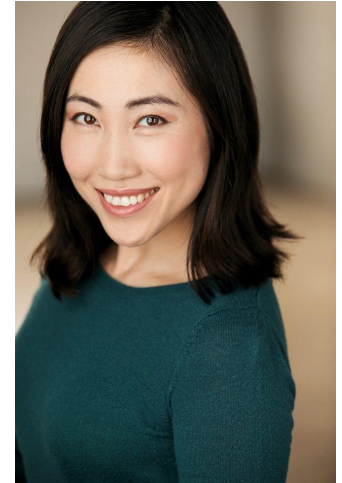

NEAL  
HAMIL  
AGENCY

Shanshan Jin

Height: 160 cm / 5'3" | Bust: 84 cm / 33" | Waist: 66 cm / 26" | Hips: 86 cm / 34" | Dress: 32 / 2 | Shoe: 38.0 EU / 7.0 US | Hair: Black | Eyes: Brown

# NEAL HAMIL AGENCY

Shanshan Jin

Height: 160 cm / 5'3" | Bust: 84 cm / 33" | Waist: 66 cm / 26" | Hips: 86 cm / 34" | Dress: 32 / 2 | Shoe: 38.0 EU / 7.0 US | Hair: Black | Eyes: Brown