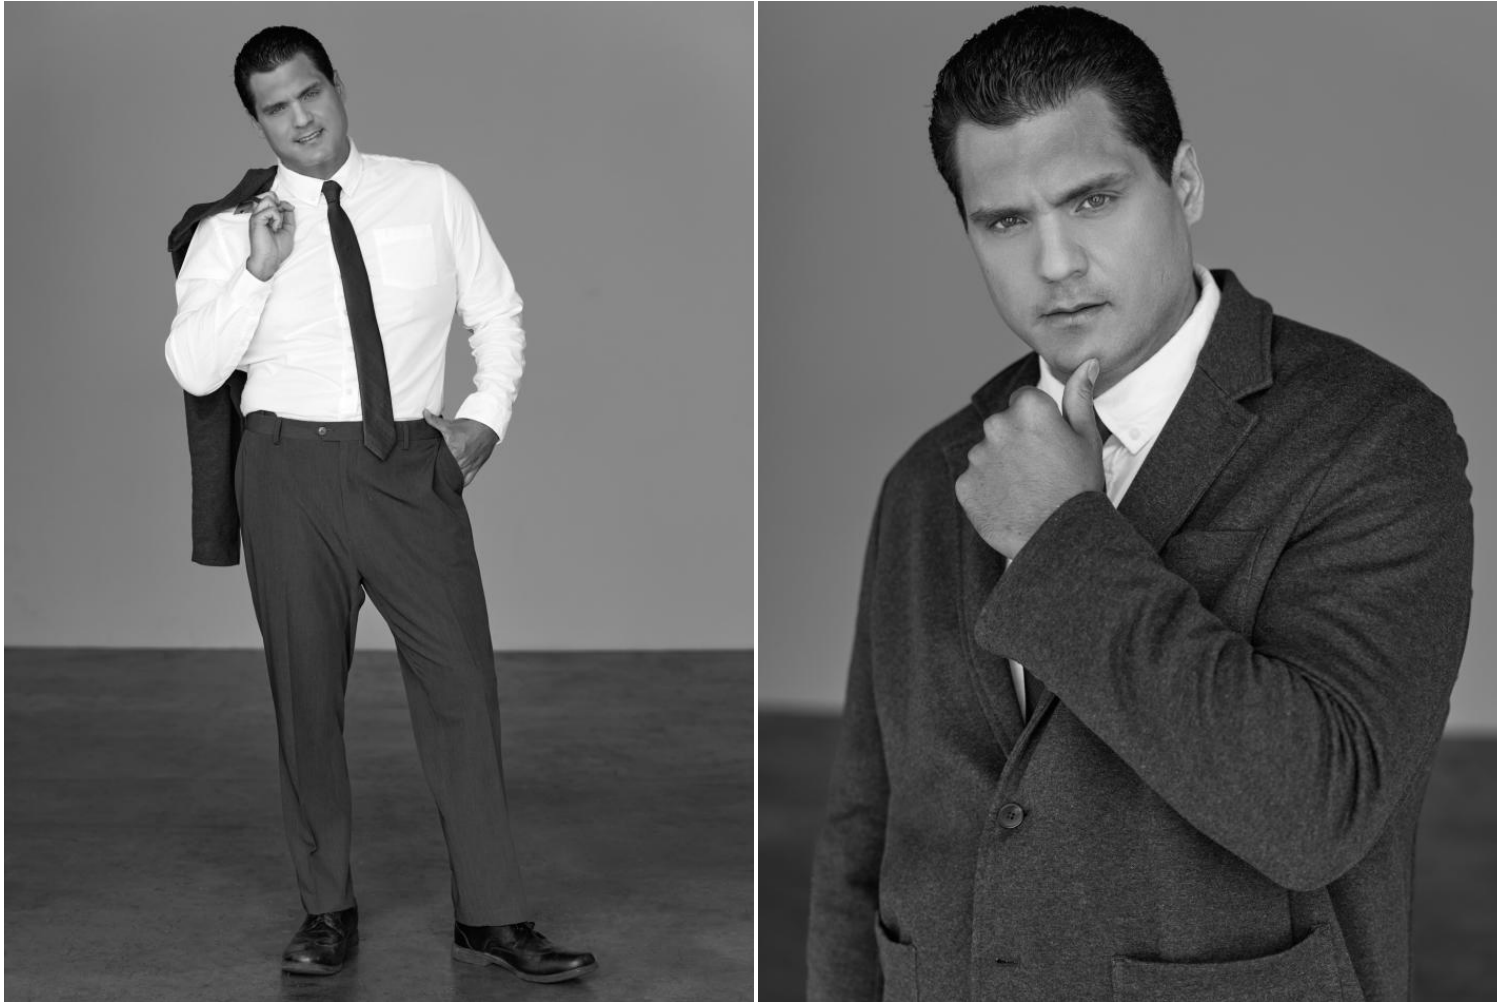

NEAL
HAMIL
AGENCY

Sebastian Leal

Height: 191 cm / 6'3" | Waist: 109 cm / 43" | Collar: 47 cm / 18.5" | Suit size: 60.0 cm / 50" | Suit Length: L | Shoe: 48.0 EU / 13.0 US | Hair: Black | Eyes: Hazel

NEAL HAMIL AGENCY

Sebastian Leal

Height: 191 cm / 6'3" | Waist: 109 cm / 43" | Collar: 47 cm / 18.5" | Suit size: 60.0 cm / 50" | Suit Length: L | Shoe: 48.0 EU / 13.0 US | Hair: Black | Eyes: Hazel

NEAL HAMIL AGENCY

Sebastian Leal