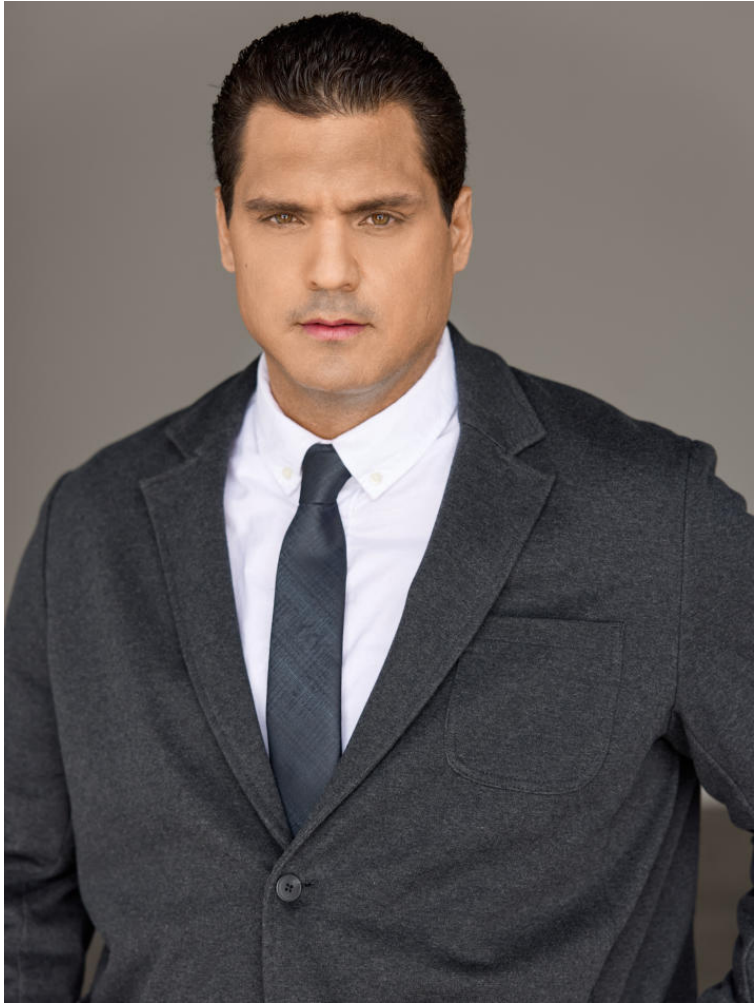

NEAL
HAMIL
AGENCY

Sebastian Leal

Height: 191 cm / 6'3" | Waist: 109 cm / 43" | Collar: 47 cm / 18.5" | Suit size: 60.0 cm / 50" | Suit Length: L | Shoe: 48.0 EU / 13.0 US | Hair: Black | Eyes: Hazel

NEAL HAMIL AGENCY

Sebastian Leal

Height: 191 cm / 6'3" | Waist: 109 cm / 43" | Collar: 47 cm / 18.5" | Suit size: 60.0 cm / 50" | Suit Length: L | Shoe: 48.0 EU / 13.0 US | Hair: Black | Eyes: Hazel

NEAL HAMIL AGENCY

Sebastian Leal

Height: 191 cm / 6'3" | Waist: 109 cm / 43" | Collar: 47 cm / 18.5" | Suit size: 60.0 cm / 50" | Suit Length: L | Shoe: 48.0 EU / 13.0 US | Hair: Black | Eyes: Hazel

NEAL HAMIL AGENCY

Sebastian Leal

Height: 191 cm / 6'3" | Waist: 109 cm / 43" | Collar: 47 cm / 18.5" | Suit size: 60.0 cm / 50" | Suit Length: L | Shoe: 48.0 EU / 13.0 US | Hair: Black | Eyes: Hazel