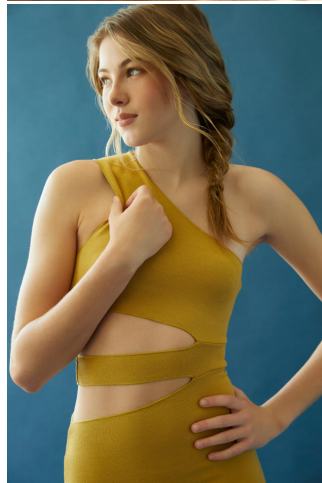

NEAL
HAMIL
AGENCY

Sarah Hickl

Height: 178 cm / 5'10" | Bust: 81 cm / 32" | Waist: 60 cm / 23.5" | Hips: 81 cm / 32" | Shoe: 40.0 EU / 9.0 US | Hair: Blonde | Eyes: Blue

NEAL HAMIL AGENCY

Sarah Hickl

Height: 178 cm / 5'10" | Bust: 81 cm / 32" | Waist: 60 cm / 23.5" | Hips: 81 cm / 32" | Shoe: 40.0 EU / 9.0 US | Hair: Blonde | Eyes: Blue

NEAL HAMIL AGENCY

Sarah Hickl

Height: 178 cm / 5'10" | Bust: 81 cm / 32" | Waist: 60 cm / 23.5" | Hips: 81 cm / 32" | Shoe: 40.0 EU / 9.0 US | Hair: Blonde | Eyes: Blue