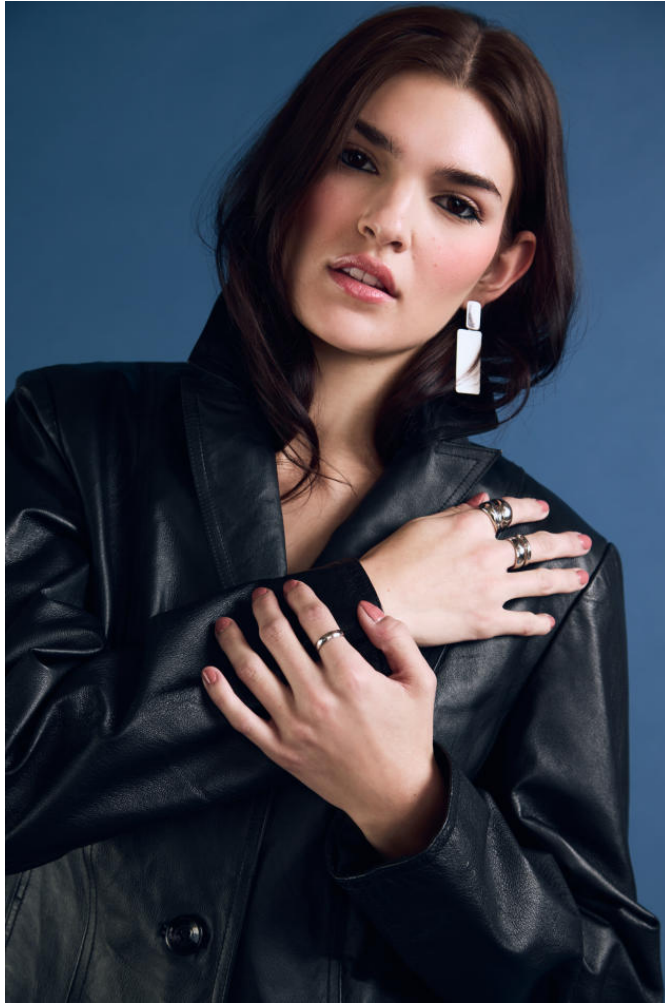

NEAL HAMIL AGENCY

Sara Waguespack

Height: 173 cm / 5'8" | Bust: 79 cm / 31" | Waist: 66 cm / 26" | Hips: 91 cm / 36" | Dress: 32 / 2 | Shoe: 39.0 EU / 8.0 US | Hair: Brown | Eyes: Brown

NEAL HAMIL AGENCY

Sara Waguespack

Height: 173 cm / 5'8" | Bust: 79 cm / 31" | Waist: 66 cm / 26" | Hips: 91 cm / 36" | Dress: 32 / 2 | Shoe: 39.0 EU / 8.0 US | Hair: Brown | Eyes: Brown

NEAL HAMIL AGENCY

Sara Waguespack

Height: 173 cm / 5'8" | Bust: 79 cm / 31" | Waist: 66 cm / 26" | Hips: 91 cm / 36" | Dress: 32 / 2 | Shoe: 39.0 EU / 8.0 US | Hair: Brown | Eyes: Brown