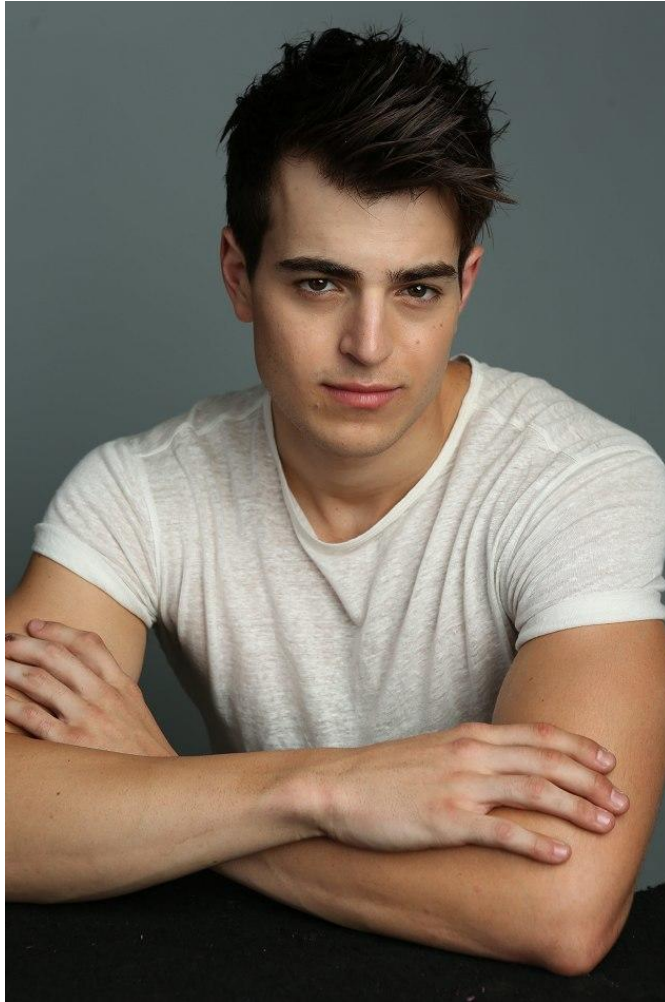

NEAL  
HAMIL  
AGENCY

Ryan Boone

Height: 191 cm / 6'3" | Waist: 81 cm / 32" | Collar: 41 cm / 16" | Suit Length: L | Shoe: 46.5 EU / 12.0 US | Hair: Brown | Eyes: Brown

# NEAL HAMIL AGENCY

Ryan Boone

Height: 191 cm / 6'3" | Waist: 81 cm / 32" | Collar: 41 cm / 16" | Suit Length: L | Shoe: 46.5 EU / 12.0 US | Hair: Brown | Eyes: Brown