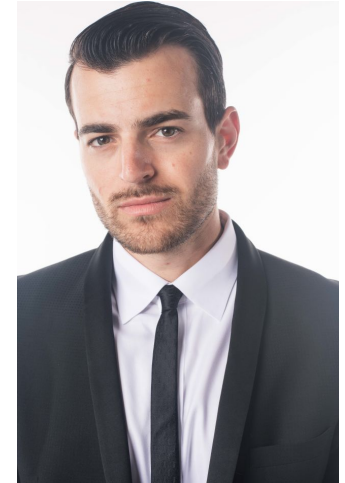

NEAL
HAMIL
AGENCY

Ryan Boone

Height: 191 cm / 6'3" | Waist: 81 cm / 32" | Collar: 41 cm / 16" | Suit Length: L | Shoe: 46.5 EU / 12.0 US | Hair: Brown | Eyes: Brown

NEAL HAMIL AGENCY

Ryan Boone

Height: 191 cm / 6'3" | Waist: 81 cm / 32" | Collar: 41 cm / 16" | Suit Length: L | Shoe: 46.5 EU / 12.0 US | Hair: Brown | Eyes: Brown