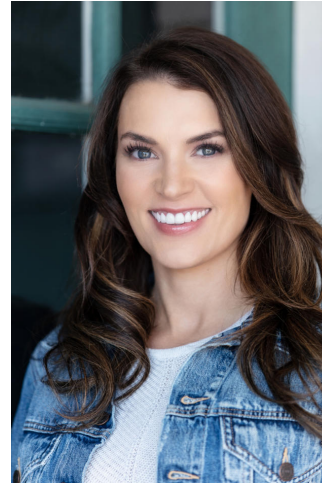

NEAL HAMIL AGENCY

Robin Dean

Height: 175 cm / 5'9" | Bust: 81 cm / 32" | Waist: 64 cm / 25" | Hips: 89 cm / 35" | Dress: 32 / 2 | Shoe: 39.0 EU / 8.0 US | Hair: Brown | Eyes: Green

NEAL HAMIL AGENCY

Robin Dean

Height: 175 cm / 5'9" | Bust: 81 cm / 32" | Waist: 64 cm / 25" | Hips: 89 cm / 35" | Dress: 32 / 2 | Shoe: 39.0 EU / 8.0 US | Hair: Brown | Eyes: Green

NEAL HAMIL AGENCY

Robin Dean

Height: 175 cm / 5'9" | Bust: 81 cm / 32" | Waist: 64 cm / 25" | Hips: 89 cm / 35" | Dress: 32 / 2 | Shoe: 39.0 EU / 8.0 US | Hair: Brown | Eyes: Green