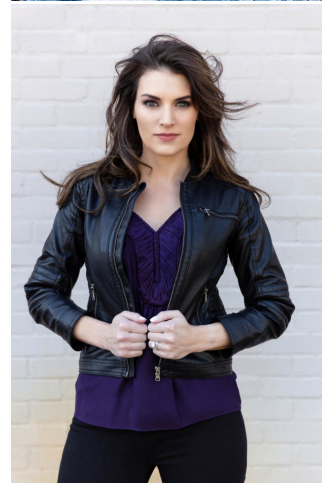

NEAL HAMIL AGENCY

Robin Dean

Height: 175 cm / 5'9" | Bust: 81 cm / 32" | Waist: 64 cm / 25" | Hips: 89 cm / 35" | Dress: 32 / 2 | Shoe: 39.0 EU / 8.0 US | Hair: Brown | Eyes: Green

NEAL HAMIL AGENCY

Robin Dean

Height: 175 cm / 5'9" | Bust: 81 cm / 32" | Waist: 64 cm / 25" | Hips: 89 cm / 35" | Dress: 32 / 2 | Shoe: 39.0 EU / 8.0 US | Hair: Brown | Eyes: Green

NEAL HAMIL AGENCY

Robin Dean

Height: 175 cm / 5'9" | Bust: 81 cm / 32" | Waist: 64 cm / 25" | Hips: 89 cm / 35" | Dress: 32 / 2 | Shoe: 39.0 EU / 8.0 US | Hair: Brown | Eyes: Green