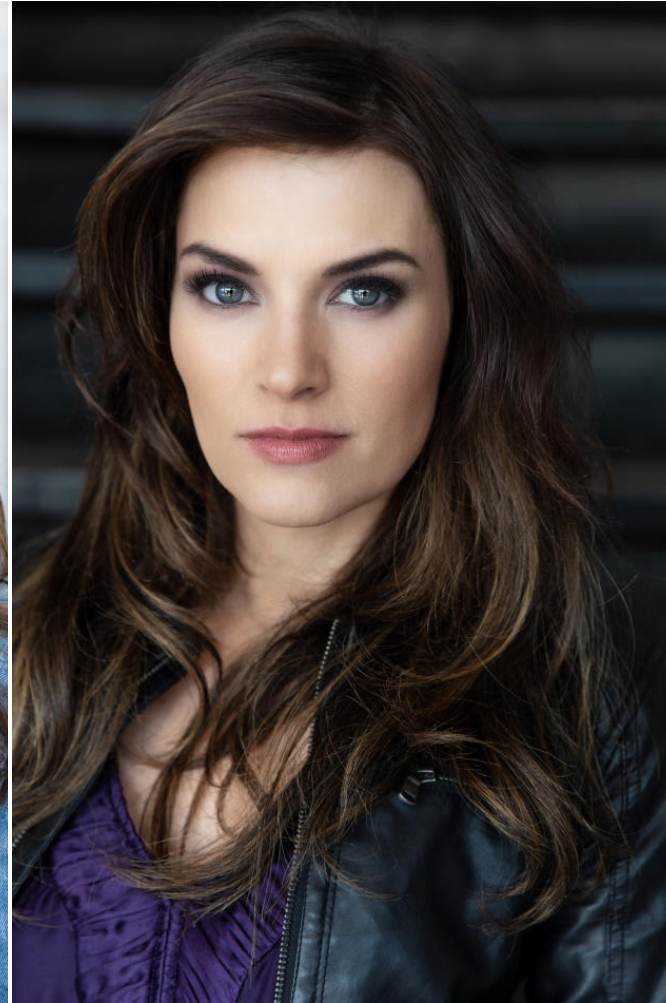

NEAL HAMIL AGENCY

Robin Dean

Height: 175 cm / 5'9" | Bust: 81 cm / 32" | Waist: 64 cm / 25" | Hips: 89 cm / 35" | Dress: 32 / 2 | Shoe: 39.0 EU / 8.0 US | Hair: Brown | Eyes: Green

NEAL HAMIL AGENCY

Robin Dean

Height: 175 cm / 5'9" | Bust: 81 cm / 32" | Waist: 64 cm / 25" | Hips: 89 cm / 35" | Dress: 32 / 2 | Shoe: 39.0 EU / 8.0 US | Hair: Brown | Eyes: Green

NEAL HAMIL AGENCY

Robin Dean

Height: 175 cm / 5'9" | Bust: 81 cm / 32" | Waist: 64 cm / 25" | Hips: 89 cm / 35" | Dress: 32 / 2 | Shoe: 39.0 EU / 8.0 US | Hair: Brown | Eyes: Green