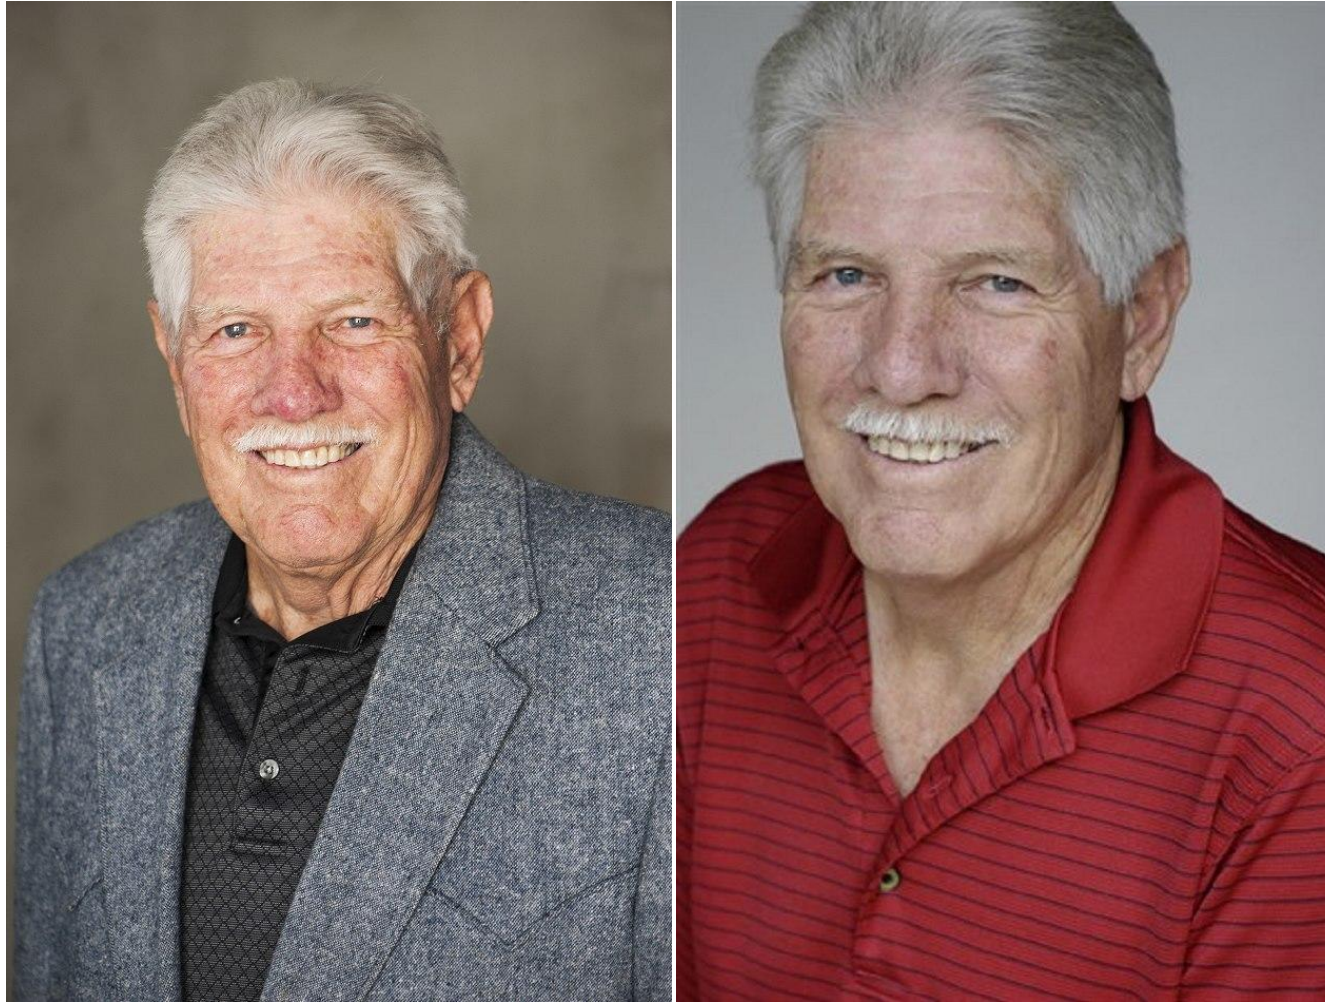

# NEAL HAMIL AGENCY

Robert Haskett

Height: 175 cm / 5'9" | Waist: 86 cm / 34" | Shoe: 44.5 EU / 10.5 US | Hair: Grey | Eyes: Blue

# NEAL HAMIL AGENCY

Robert Haskett

Height: 175 cm / 5'9" | Waist: 86 cm / 34" | Shoe: 44.5 EU / 10.5 US | Hair: Grey | Eyes: Blue

NEAL  
HAMIL  
AGENCY

Robert Haskett

Height: 175 cm / 5'9" | Waist: 86 cm / 34" | Shoe: 44.5 EU / 10.5 US | Hair: Grey | Eyes: Blue