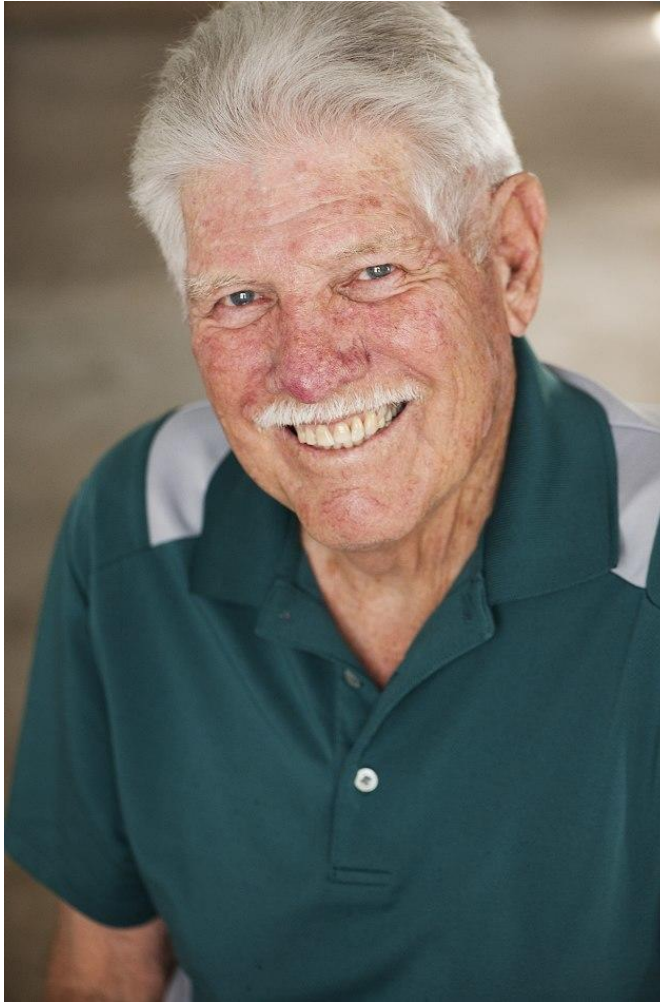

# NEAL HAMIL AGENCY

Robert Haskett

Height: 175 cm / 5'9" | Waist: 86 cm / 34" | Shoe: 44.5 EU / 10.5 US | Hair: Grey | Eyes: Blue

# NEAL HAMIL AGENCY

Robert Haskett

Height: 175 cm / 5'9" | Waist: 86 cm / 34" | Shoe: 44.5 EU / 10.5 US | Hair: Grey | Eyes: Blue

NEAL  
HAMIL  
AGENCY

Robert Haskett

Height: 175 cm / 5'9" | Waist: 86 cm / 34" | Shoe: 44.5 EU / 10.5 US | Hair: Grey | Eyes: Blue