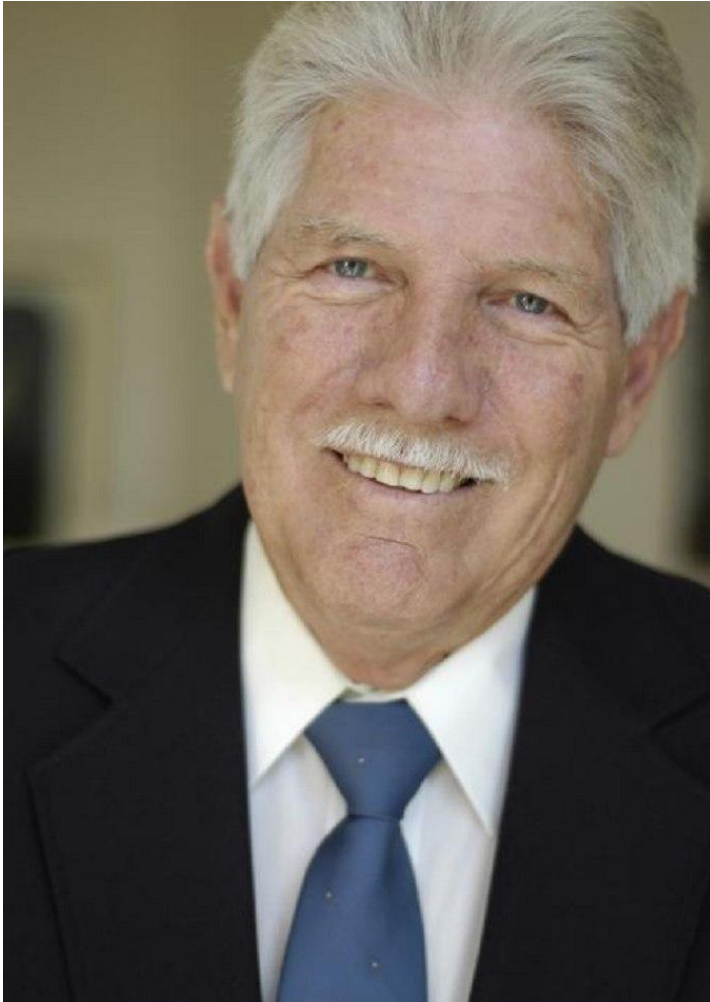

# NEAL HAMIL AGENCY

Robert Haskett

Height: 175 cm / 5'9" | Waist: 86 cm / 34" | Shoe: 44.5 EU / 10.5 US | Hair: Grey | Eyes: Blue

# NEAL HAMIL AGENCY

Robert Haskett

Height: 175 cm / 5'9" | Waist: 86 cm / 34" | Shoe: 44.5 EU / 10.5 US | Hair: Grey | Eyes: Blue

NEAL  
HAMIL  
AGENCY

Robert Haskett

Height: 175 cm / 5'9" | Waist: 86 cm / 34" | Shoe: 44.5 EU / 10.5 US | Hair: Grey | Eyes: Blue