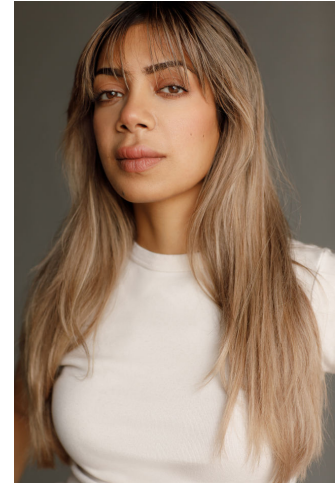

NEAL
HAMIL
AGENCY

Rida Hasan

Height: 165 cm / 5'5" | Bust: 81 cm / 32" | Waist: 64 cm / 25" | Hips: 91 cm / 36" | Dress: 32-34 / 2-4 | Shoe: 40.0 EU / 9.0 US | Hair: Black | Eyes: Brown

NEAL
HAMIL
AGENCY

Rida Hasan

Height: 165 cm / 5'5" | Bust: 81 cm / 32" | Waist: 64 cm / 25" | Hips: 91 cm / 36" | Dress: 32-34 / 2-4 | Shoe: 40.0 EU / 9.0 US | Hair: Black | Eyes: Brown