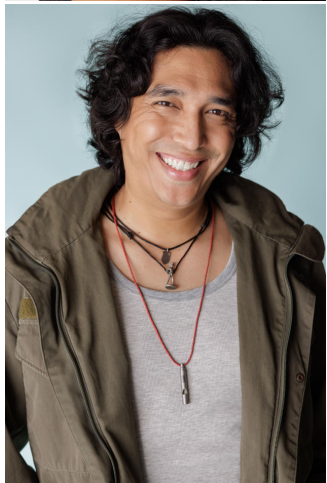

NEAL HAMIL AGENCY

Reyie Delgado

Height: 180 cm / 5'11" | Waist: 91 cm / 36" | Suit size: 42.0 cm / 32" | Suit Length: R | Shoe: 44.5 EU / 10.5 US | Hair: Black | Eyes: Brown

NEAL HAMIL AGENCY

Reyie Delgado

Height: 180 cm / 5'11" | Waist: 91 cm / 36" | Suit size: 42.0 cm / 32" | Suit Length: R | Shoe: 44.5 EU / 10.5 US | Hair: Black | Eyes: Brown