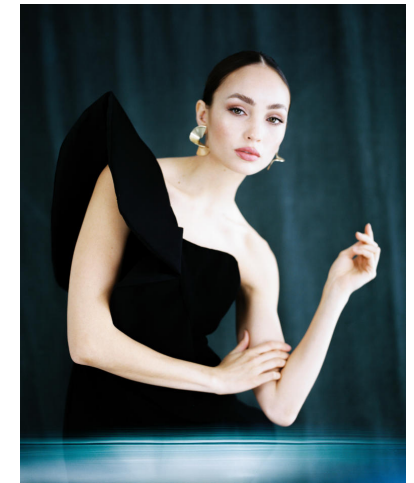

# NEAL HAMIL AGENCY

R'Bonney Gabriel

Height: 170 cm / 5'7" | Bust: 81 cm / 32" | Waist: 61 cm / 24" | Hips: 89 cm / 35" | Dress: 30 / 0 | Shoe: 39.0 EU / 8.0 US | Hair: Light Brown | Eyes: Hazel