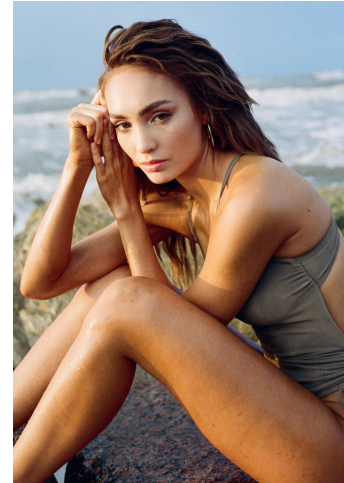

# NEAL HAMIL AGENCY

R'Bonney Gabriel

Height: 170 cm / 5'7" | Bust: 81 cm / 32" | Waist: 61 cm / 24" | Hips: 89 cm / 35" | Dress: 30 / 0 | Shoe: 39.0 EU / 8.0 US | Hair: Light Brown | Eyes: Hazel