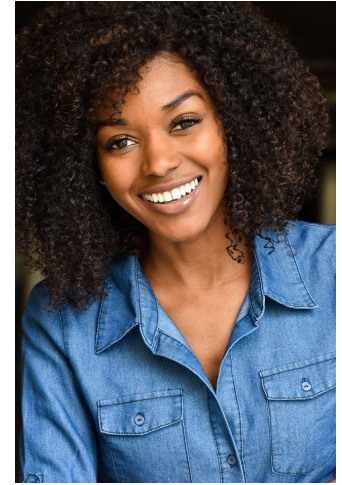

NEAL
HAMIL
AGENCY

Rasheeda Hewitt

Height: 175 cm / 5'9" | Bust: 81 cm / 32" | Waist: 64 cm / 25" | Hips: 92 cm / 36" | Dress: 32 / 2 | Shoe: 41.0 EU / 10.0 US | Hair: Black | Eyes: Brown

NEAL HAMIL AGENCY

Rasheeda Hewitt

Height: 175 cm / 5'9" | Bust: 81 cm / 32" | Waist: 64 cm / 25" | Hips: 92 cm / 36" | Dress: 32 / 2 | Shoe: 41.0 EU / 10.0 US | Hair: Black | Eyes: Brown