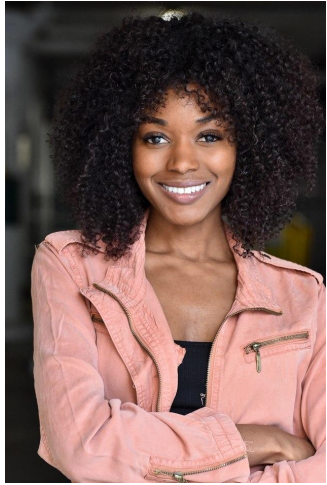

NEAL
HAMIL
AGENCY

Rasheeda Hewitt

Height: 175 cm / 5'9" | Bust: 81 cm / 32" | Waist: 64 cm / 25" | Hips: 92 cm / 36" | Dress: 32 / 2 | Shoe: 41.0 EU / 10.0 US | Hair: Black | Eyes: Brown

NEAL HAMIL AGENCY

Rasheeda Hewitt

Height: 175 cm / 5'9" | Bust: 81 cm / 32" | Waist: 64 cm / 25" | Hips: 92 cm / 36" | Dress: 32 / 2 | Shoe: 41.0 EU / 10.0 US | Hair: Black | Eyes: Brown