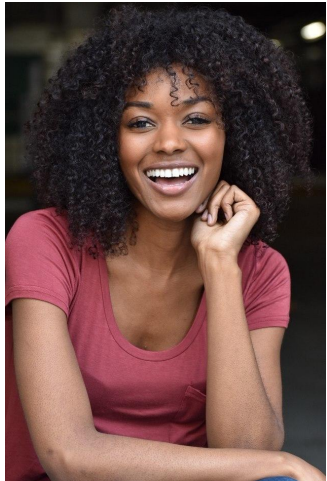

NEAL
HAMIL
AGENCY

Rasheeda Hewitt

Height: 175 cm / 5'9" | Bust: 81 cm / 32" | Waist: 64 cm / 25" | Hips: 92 cm / 36" | Dress: 32 / 2 | Shoe: 41.0 EU / 10.0 US | Hair: Black | Eyes: Brown

NEAL HAMIL AGENCY

Rasheeda Hewitt

Height: 175 cm / 5'9" | Bust: 81 cm / 32" | Waist: 64 cm / 25" | Hips: 92 cm / 36" | Dress: 32 / 2 | Shoe: 41.0 EU / 10.0 US | Hair: Black | Eyes: Brown