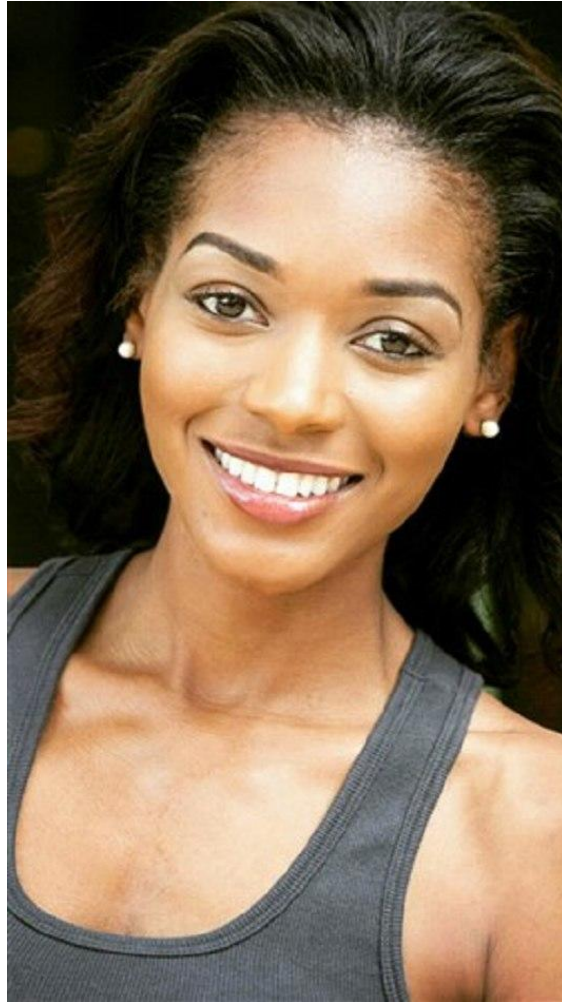

# NEAL HAMIL AGENCY

Rasheeda Hewitt

Height: 175 cm / 5'9" | Bust: 81 cm / 32" | Waist: 64 cm / 25" | Hips: 92 cm / 36" | Dress: 32 / 2 | Shoe: 41.0 EU / 10.0 US | Hair: Black | Eyes: Brown

# NEAL HAMIL AGENCY

Rasheeda Hewitt

Height: 175 cm / 5'9" | Bust: 81 cm / 32" | Waist: 64 cm / 25" | Hips: 92 cm / 36" | Dress: 32 / 2 | Shoe: 41.0 EU / 10.0 US | Hair: Black | Eyes: Brown

NEAL  
HAMIL  
AGENCY