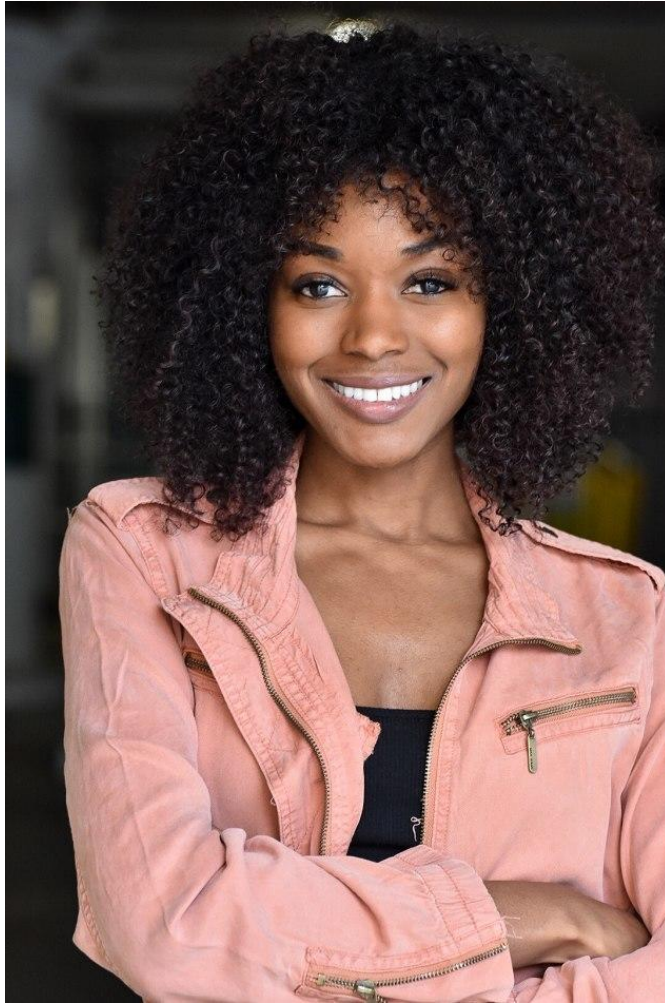

# NEAL HAMIL AGENCY

Rasheeda Hewitt

Height: 175 cm / 5'9" | Bust: 81 cm / 32" | Waist: 64 cm / 25" | Hips: 92 cm / 36" | Dress: 32 / 2 | Shoe: 41.0 EU / 10.0 US | Hair: Black | Eyes: Brown

# NEAL HAMIL AGENCY

Rasheeda Hewitt

Height: 175 cm / 5'9" | Bust: 81 cm / 32" | Waist: 64 cm / 25" | Hips: 92 cm / 36" | Dress: 32 / 2 | Shoe: 41.0 EU / 10.0 US | Hair: Black | Eyes: Brown

NEAL  
HAMIL  
AGENCY