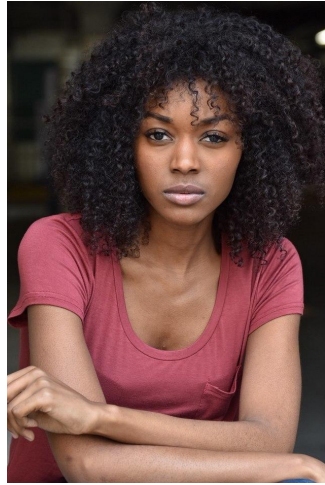

NEAL  
HAMIL  
AGENCY

Rasheeda Hewitt

Height: 175 cm / 5'9" | Bust: 81 cm / 32" | Waist: 64 cm / 25" | Hips: 92 cm / 36" | Dress: 32 / 2 | Shoe: 41.0 EU / 10.0 US | Hair: Black | Eyes: Brown

# NEAL HAMIL AGENCY

Rasheeda Hewitt

Height: 175 cm / 5'9" | Bust: 81 cm / 32" | Waist: 64 cm / 25" | Hips: 92 cm / 36" | Dress: 32 / 2 | Shoe: 41.0 EU / 10.0 US | Hair: Black | Eyes: Brown