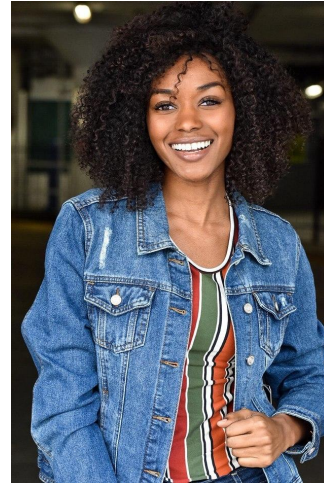

NEAL  
HAMIL  
AGENCY

Rasheeda Hewitt

Height: 175 cm / 5'9" | Bust: 81 cm / 32" | Waist: 64 cm / 25" | Hips: 92 cm / 36" | Dress: 32 / 2 | Shoe: 41.0 EU / 10.0 US | Hair: Black | Eyes: Brown

# NEAL HAMIL AGENCY

Rasheeda Hewitt

Height: 175 cm / 5'9" | Bust: 81 cm / 32" | Waist: 64 cm / 25" | Hips: 92 cm / 36" | Dress: 32 / 2 | Shoe: 41.0 EU / 10.0 US | Hair: Black | Eyes: Brown