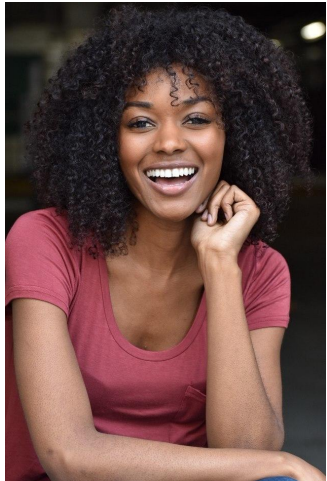

NEAL  
HAMIL  
AGENCY

Rasheeda Hewitt

Height: 175 cm / 5'9" | Bust: 81 cm / 32" | Waist: 64 cm / 25" | Hips: 92 cm / 36" | Dress: 32 / 2 | Shoe: 41.0 EU / 10.0 US | Hair: Black | Eyes: Brown

# NEAL HAMIL AGENCY

Rasheeda Hewitt

Height: 175 cm / 5'9" | Bust: 81 cm / 32" | Waist: 64 cm / 25" | Hips: 92 cm / 36" | Dress: 32 / 2 | Shoe: 41.0 EU / 10.0 US | Hair: Black | Eyes: Brown