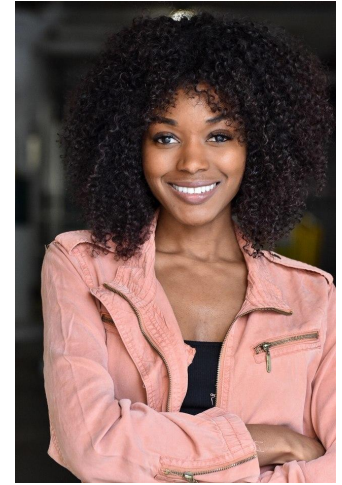

NEAL  
HAMIL  
AGENCY

Rasheeda Hewitt

Height: 175 cm / 5'9" | Bust: 81 cm / 32" | Waist: 64 cm / 25" | Hips: 92 cm / 36" | Dress: 32 / 2 | Shoe: 41.0 EU / 10.0 US | Hair: Black | Eyes: Brown

# NEAL HAMIL AGENCY

Rasheeda Hewitt

Height: 175 cm / 5'9" | Bust: 81 cm / 32" | Waist: 64 cm / 25" | Hips: 92 cm / 36" | Dress: 32 / 2 | Shoe: 41.0 EU / 10.0 US | Hair: Black | Eyes: Brown