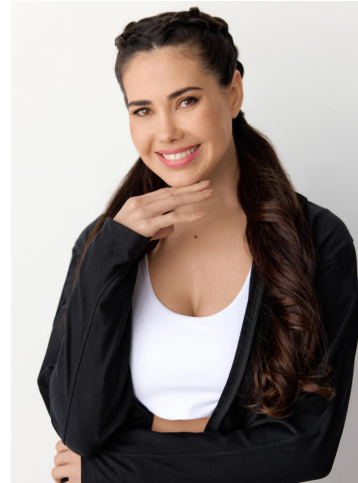

NEAL
HAMIL
AGENCY

Rafaelle. Tkac

Height: 160 cm / 5'3" | Bust: 86 cm / 34" | Waist: 69 cm / 27" | Hips: 94 cm / 37" | Dress: 34-36 / 4-6 | Shoe: 38.5 EU / 7.5 US | Hair: Brown | Eyes: Brown

NEAL HAMIL AGENCY

Rafaelle. Tkac

Height: 160 cm / 5'3" | Bust: 86 cm / 34" | Waist: 69 cm / 27" | Hips: 94 cm / 37" | Dress: 34-36 / 4-6 | Shoe: 38.5 EU / 7.5 US | Hair: Brown | Eyes: Brown

NEAL HAMIL AGENCY

Rafaella. Tkac

Height: 160 cm / 5'3" | Bust: 86 cm / 34" | Waist: 69 cm / 27" | Hips: 94 cm / 37" | Dress: 34-36 / 4-6 | Shoe: 38.5 EU / 7.5 US | Hair: Brown | Eyes: Brown