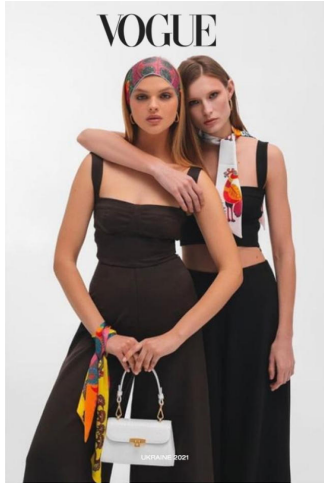

NEAL HAMIL AGENCY

Pavla Ivanna Pop

Height: 178 cm / 5'10" | Bust: 89 cm / 35" | Waist: 64 cm / 25" | Hips: 94 cm / 37" | Dress: 32-34 / 2-4 | Shoe: 40.0 EU / 9.0 US | Hair: Blonde | Eyes: Blue