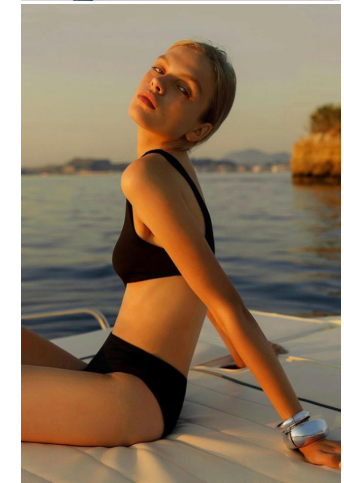

NEAL HAMIL AGENCY

Pavla Ivanna Pop

Height: 178 cm / 5'10" | Bust: 89 cm / 35" | Waist: 64 cm / 25" | Hips: 94 cm / 37" | Dress: 32-34 / 2-4 | Shoe: 40.0 EU / 9.0 US | Hair: Blonde | Eyes: Blue

NEAL HAMIL AGENCY

Pavla Ivanna Pop

Height: 178 cm / 5'10" | Bust: 89 cm / 35" | Waist: 64 cm / 25" | Hips: 94 cm / 37" | Dress: 32-34 / 2-4 | Shoe: 40.0 EU / 9.0 US | Hair: Blonde | Eyes: Blue

NEAL HAMIL AGENCY

Pavla Ivanna Pop

Height: 178 cm / 5'10" | Bust: 89 cm / 35" | Waist: 64 cm / 25" | Hips: 94 cm / 37" | Dress: 32-34 / 2-4 | Shoe: 40.0 EU / 9.0 US | Hair: Blonde | Eyes: Blue

NEAL HAMIL AGENCY

Pavla Ivanna Pop

Height: 178 cm / 5'10" | Bust: 89 cm / 35" | Waist: 64 cm / 25" | Hips: 94 cm / 37" | Dress: 32-34 / 2-4 | Shoe: 40.0 EU / 9.0 US | Hair: Blonde | Eyes: Blue

NEAL HAMIL AGENCY

Pavla Ivanna Pop

Height: 178 cm / 5'10" | Bust: 89 cm / 35" | Waist: 64 cm / 25" | Hips: 94 cm / 37" | Dress: 32-34 / 2-4 | Shoe: 40.0 EU / 9.0 US | Hair: Blonde | Eyes: Blue