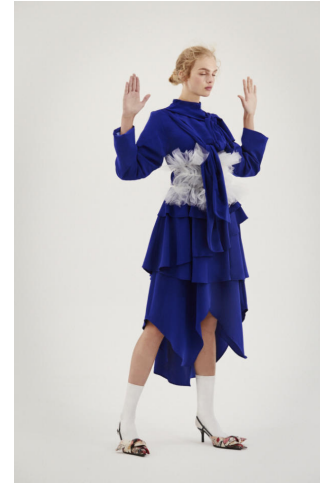

NEAL HAMIL AGENCY

Pavla Ivanna Pop

Height: 178 cm / 5'10" | Bust: 89 cm / 35" | Waist: 64 cm / 25" | Hips: 94 cm / 37" | Dress: 32-34 / 2-4 | Shoe: 40.0 EU / 9.0 US | Hair: Blonde | Eyes: Blue

NEAL HAMIL AGENCY

Pavla Ivanna Pop

Height: 178 cm / 5'10" | Bust: 89 cm / 35" | Waist: 64 cm / 25" | Hips: 94 cm / 37" | Dress: 32-34 / 2-4 | Shoe: 40.0 EU / 9.0 US | Hair: Blonde | Eyes: Blue

NEAL HAMIL AGENCY

Pavla Ivanna Pop

Height: 178 cm / 5'10" | Bust: 89 cm / 35" | Waist: 64 cm / 25" | Hips: 94 cm / 37" | Dress: 32-34 / 2-4 | Shoe: 40.0 EU / 9.0 US | Hair: Blonde | Eyes: Blue

NEAL HAMIL AGENCY

Pavla Ivanna Pop

Height: 178 cm / 5'10" | Bust: 89 cm / 35" | Waist: 64 cm / 25" | Hips: 94 cm / 37" | Dress: 32-34 / 2-4 | Shoe: 40.0 EU / 9.0 US | Hair: Blonde | Eyes: Blue

NEAL HAMIL AGENCY

Pavla Ivanna Pop

Height: 178 cm / 5'10" | Bust: 89 cm / 35" | Waist: 64 cm / 25" | Hips: 94 cm / 37" | Dress: 32-34 / 2-4 | Shoe: 40.0 EU / 9.0 US | Hair: Blonde | Eyes: Blue