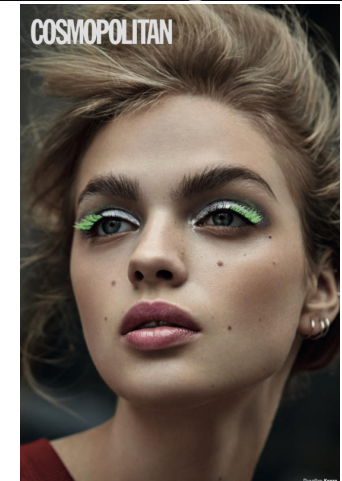

NEAL HAMIL AGENCY

Pavla Ivanna Pop

Height: 178 cm / 5'10" | Bust: 89 cm / 35" | Waist: 64 cm / 25" | Hips: 94 cm / 37" | Dress: 32-34 / 2-4 | Shoe: 40.0 EU / 9.0 US | Hair: Blonde | Eyes: Blue

NEAL HAMIL AGENCY

Pavla Ivanna Pop

Height: 178 cm / 5'10" | Bust: 89 cm / 35" | Waist: 64 cm / 25" | Hips: 94 cm / 37" | Dress: 32-34 / 2-4 | Shoe: 40.0 EU / 9.0 US | Hair: Blonde | Eyes: Blue

NEAL HAMIL AGENCY

Pavla Ivanna Pop

Height: 178 cm / 5'10" | Bust: 89 cm / 35" | Waist: 64 cm / 25" | Hips: 94 cm / 37" | Dress: 32-34 / 2-4 | Shoe: 40.0 EU / 9.0 US | Hair: Blonde | Eyes: Blue

NEAL HAMIL AGENCY

Pavla Ivanna Pop

Height: 178 cm / 5'10" | Bust: 89 cm / 35" | Waist: 64 cm / 25" | Hips: 94 cm / 37" | Dress: 32-34 / 2-4 | Shoe: 40.0 EU / 9.0 US | Hair: Blonde | Eyes: Blue