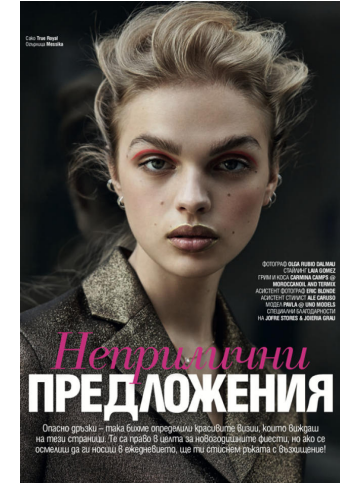

NEAL HAMIL AGENCY

Pavla Ivanna Pop

Height: 178 cm / 5'10" | Bust: 89 cm / 35" | Waist: 64 cm / 25" | Hips: 94 cm / 37" | Dress: 32-34 / 2-4 | Shoe: 40.0 EU / 9.0 US | Hair: Blonde | Eyes: Blue