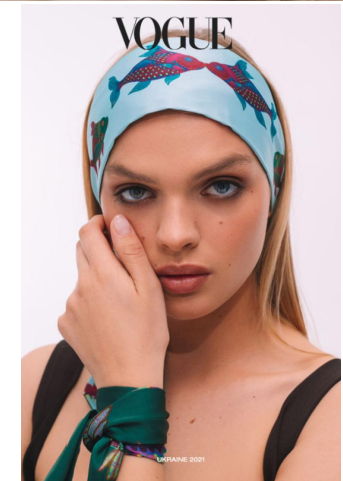

NEAL HAMIL AGENCY

Height: 178 cm / 5'10" | Bust: 89 cm / 35" | Waist: 64 cm / 25" | Hips: 94 cm / 37" | Dress: 32-34 / 2-4 | Shoe: 40.0 EU / 9.0 US | Hair: Blonde | Eyes: Blue