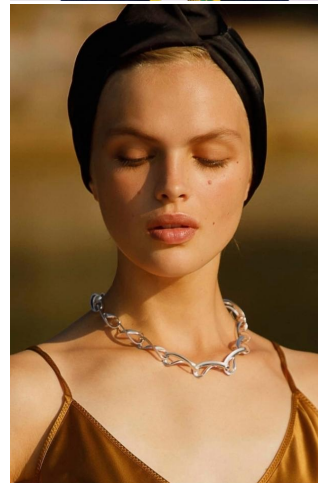

NEAL HAMIL AGENCY

Pavla Ivanna Pop

Height: 178 cm / 5'10" | Bust: 89 cm / 35" | Waist: 64 cm / 25" | Hips: 94 cm / 37" | Dress: 32-34 / 2-4 | Shoe: 40.0 EU / 9.0 US | Hair: Blonde | Eyes: Blue

NEAL HAMIL AGENCY

Pavla Ivanna Pop

Height: 178 cm / 5'10" | Bust: 89 cm / 35" | Waist: 64 cm / 25" | Hips: 94 cm / 37" | Dress: 32-34 / 2-4 | Shoe: 40.0 EU / 9.0 US | Hair: Blonde | Eyes: Blue

NEAL HAMIL AGENCY

Pavla Ivanna Pop

Height: 178 cm / 5'10" | Bust: 89 cm / 35" | Waist: 64 cm / 25" | Hips: 94 cm / 37" | Dress: 32-34 / 2-4 | Shoe: 40.0 EU / 9.0 US | Hair: Blonde | Eyes: Blue

NEAL HAMIL AGENCY

Pavla Ivanna Pop

Height: 178 cm / 5'10" | Bust: 89 cm / 35" | Waist: 64 cm / 25" | Hips: 94 cm / 37" | Dress: 32-34 / 2-4 | Shoe: 40.0 EU / 9.0 US | Hair: Blonde | Eyes: Blue