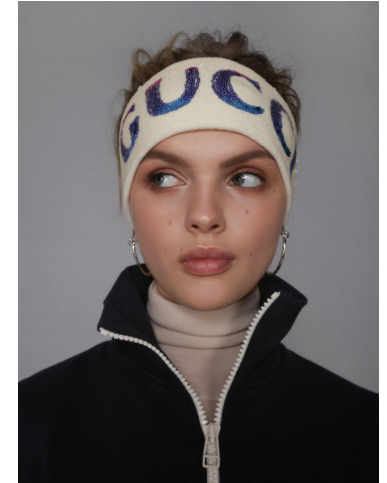

NEAL HAMIL AGENCY

Pavla Ivanna Pop

Height: 178 cm / 5'10" | Bust: 89 cm / 35" | Waist: 64 cm / 25" | Hips: 94 cm / 37" | Dress: 32-34 / 2-4 | Shoe: 40.0 EU / 9.0 US | Hair: Blonde | Eyes: Blue

NEAL HAMIL AGENCY

Pavla Ivanna Pop

Height: 178 cm / 5'10" | Bust: 89 cm / 35" | Waist: 64 cm / 25" | Hips: 94 cm / 37" | Dress: 32-34 / 2-4 | Shoe: 40.0 EU / 9.0 US | Hair: Blonde | Eyes: Blue

NEAL HAMIL AGENCY

Pavla Ivanna Pop

Height: 178 cm / 5'10" | Bust: 89 cm / 35" | Waist: 64 cm / 25" | Hips: 94 cm / 37" | Dress: 32-34 / 2-4 | Shoe: 40.0 EU / 9.0 US | Hair: Blonde | Eyes: Blue

NEAL HAMIL AGENCY

Pavla Ivanna Pop

Height: 178 cm / 5'10" | Bust: 89 cm / 35" | Waist: 64 cm / 25" | Hips: 94 cm / 37" | Dress: 32-34 / 2-4 | Shoe: 40.0 EU / 9.0 US | Hair: Blonde | Eyes: Blue

NEAL HAMIL AGENCY

Pavla Ivanna Pop

Height: 178 cm / 5'10" | Bust: 89 cm / 35" | Waist: 64 cm / 25" | Hips: 94 cm / 37" | Dress: 32-34 / 2-4 | Shoe: 40.0 EU / 9.0 US | Hair: Blonde | Eyes: Blue