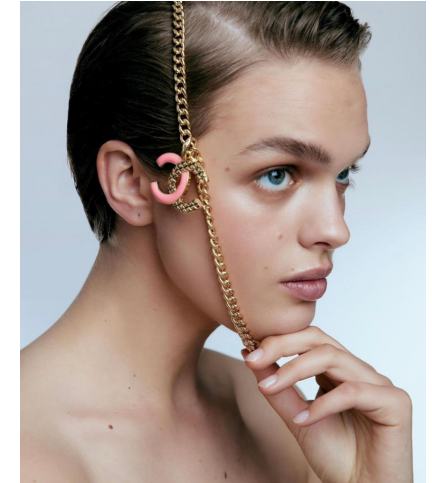

NEAL HAMIL AGENCY

Pavla Ivanna Pop

Height: 178 cm / 5'10" | Bust: 89 cm / 35" | Waist: 64 cm / 25" | Hips: 94 cm / 37" | Dress: 32-34 / 2-4 | Shoe: 40.0 EU / 9.0 US | Hair: Blonde | Eyes: Blue

NEAL HAMIL AGENCY

Pavla Ivanna Pop

Height: 178 cm / 5'10" | Bust: 89 cm / 35" | Waist: 64 cm / 25" | Hips: 94 cm / 37" | Dress: 32-34 / 2-4 | Shoe: 40.0 EU / 9.0 US | Hair: Blonde | Eyes: Blue

NEAL HAMIL AGENCY

Pavla Ivanna Pop

Height: 178 cm / 5'10" | Bust: 89 cm / 35" | Waist: 64 cm / 25" | Hips: 94 cm / 37" | Dress: 32-34 / 2-4 | Shoe: 40.0 EU / 9.0 US | Hair: Blonde | Eyes: Blue

NEAL HAMIL AGENCY

Pavla Ivanna Pop

Height: 178 cm / 5'10" | Bust: 89 cm / 35" | Waist: 64 cm / 25" | Hips: 94 cm / 37" | Dress: 32-34 / 2-4 | Shoe: 40.0 EU / 9.0 US | Hair: Blonde | Eyes: Blue