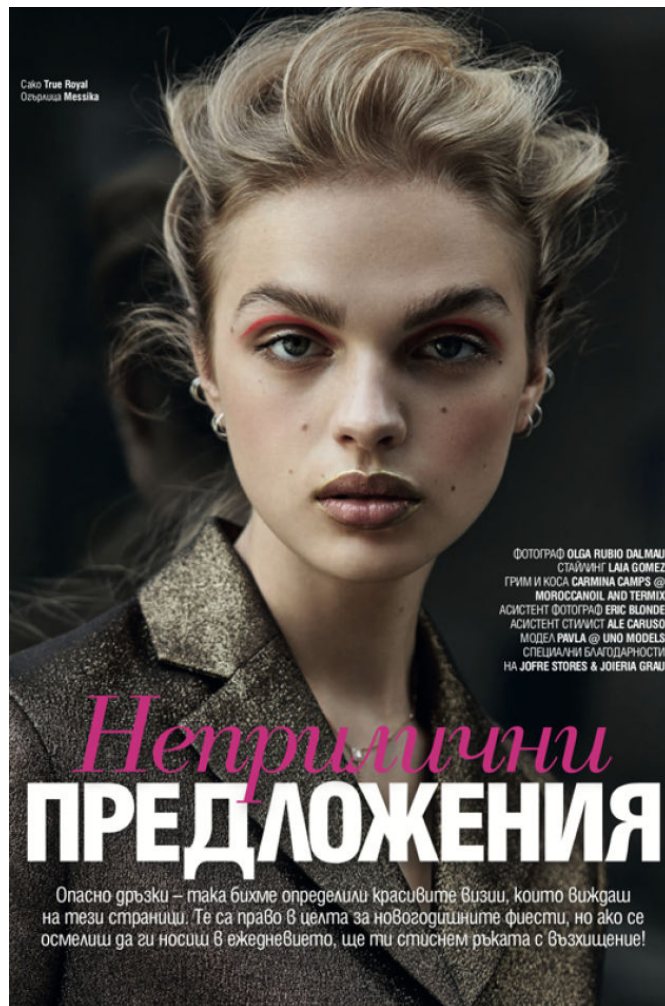

NEAL
HAMIL
AGENCY

Pavla Ivanna Pop

Height: 178 cm / 5'10" | Bust: 89 cm / 35" | Waist: 64 cm / 25" | Hips: 94 cm / 37" | Dress: 32-34 / 2-4 | Shoe: 40.0 EU / 9.0 US | Hair: Blonde | Eyes: Blue