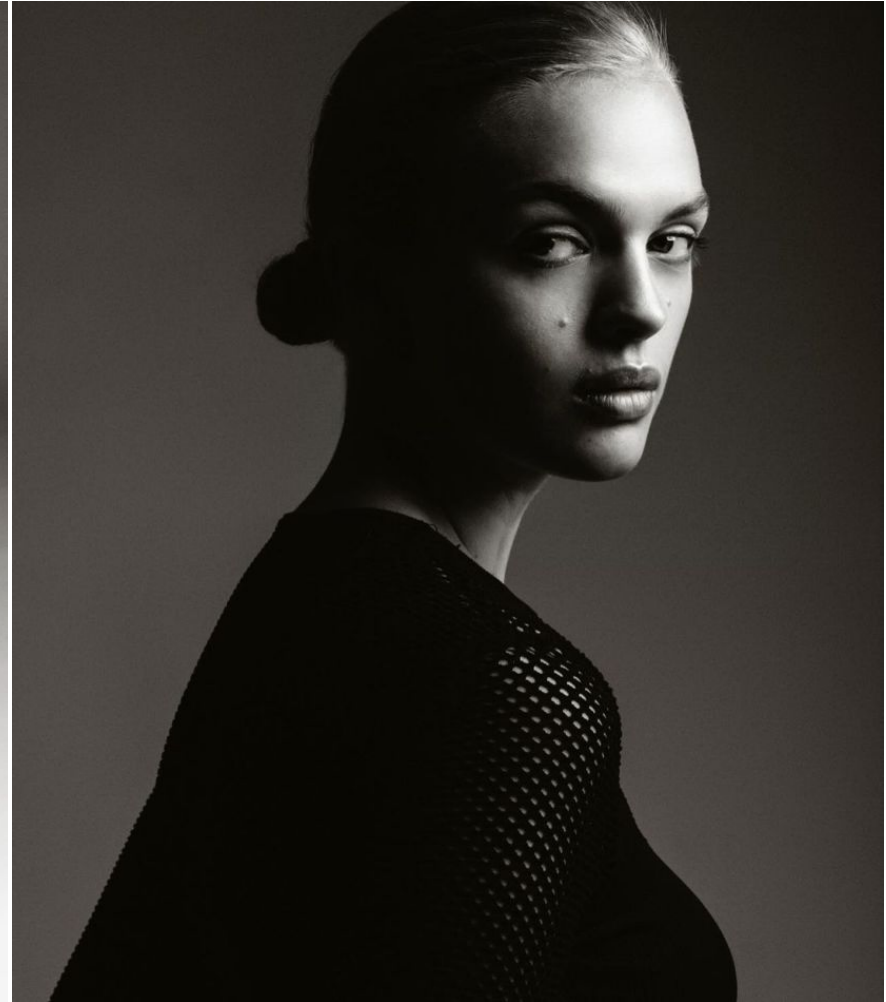

NEAL
HAMIL
AGENCY

Pavla Ivanna Pop

Height: 178 cm / 5'10" | Bust: 89 cm / 35" | Waist: 64 cm / 25" | Hips: 94 cm / 37" | Dress: 32-34 / 2-4 | Shoe: 40.0 EU / 9.0 US | Hair: Blonde | Eyes: Blue