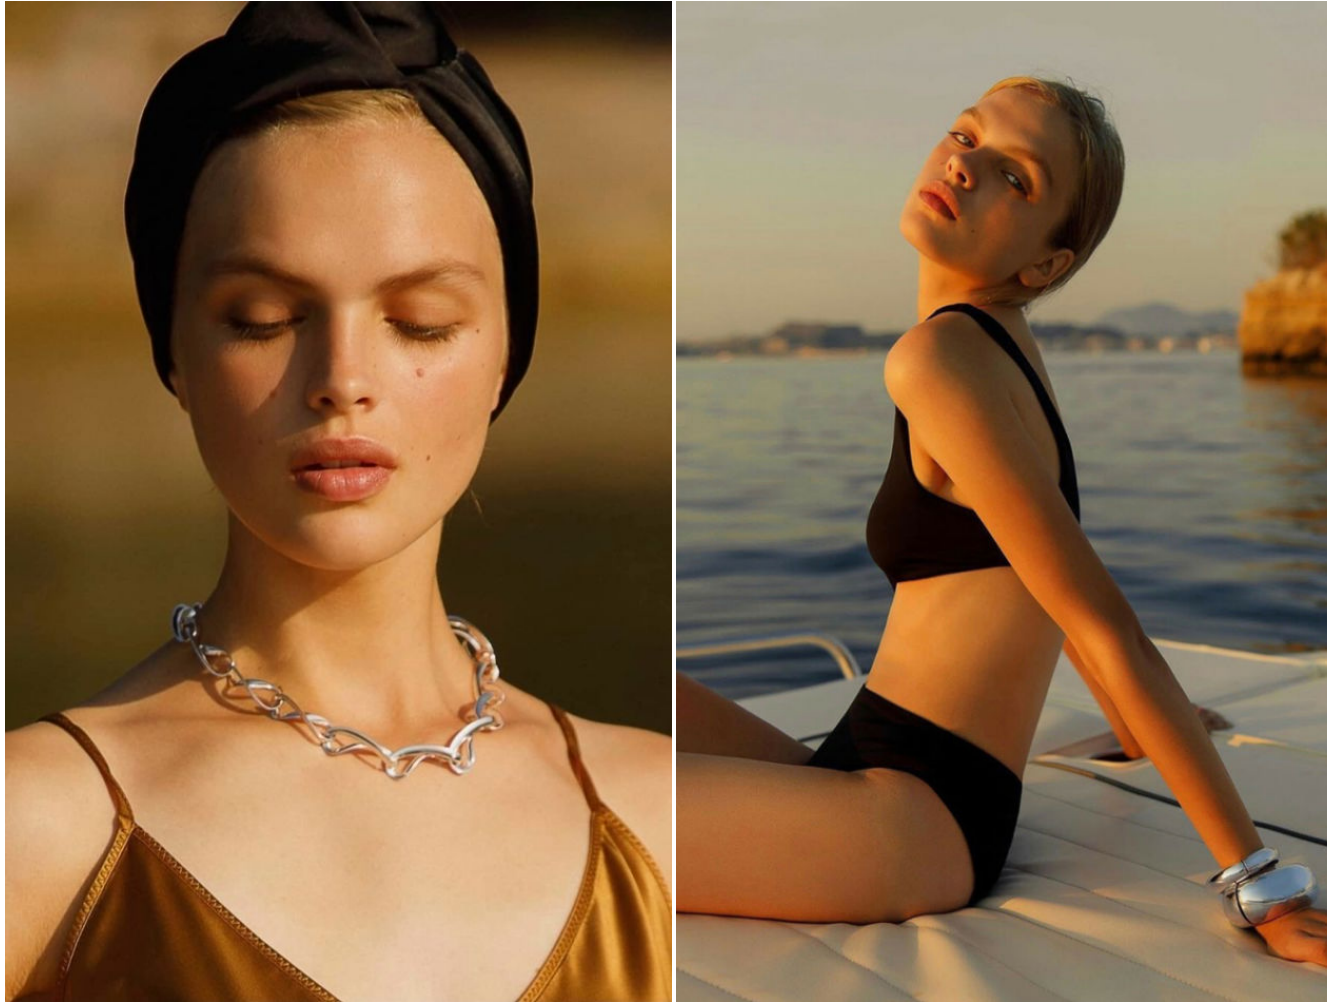

NEAL HAMIL AGENCY

Pavla Ivanna Pop

Height: 178 cm / 5'10" | Bust: 89 cm / 35" | Waist: 64 cm / 25" | Hips: 94 cm / 37" | Dress: 32-34 / 2-4 | Shoe: 40.0 EU / 9.0 US | Hair: Blonde | Eyes: Blue