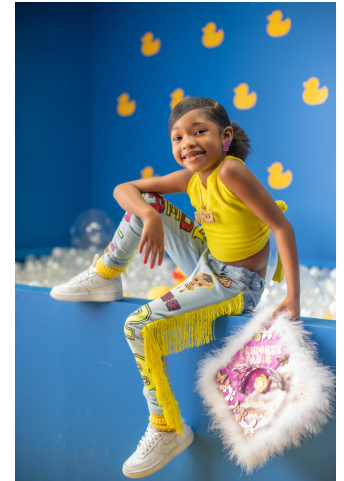

NEAL HAMIL AGENCY

Cloth Size: 5T | Shoe: 28.0 EU / 11.5 US | Hair: Black | Eyes: Brown