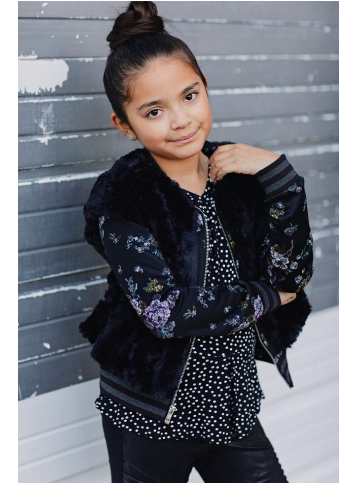

NEAL
HAMIL
AGENCY

Paloma Rodriguez

Height: 146 cm / 4'9.5" | Cloth Size: 10 - 12 | Shoe: 35.5 EU / 4.5 US | Hair: Brown | Eyes: Brown

NEAL HAMIL AGENCY

Paloma Rodriguez

Height: 146 cm / 4'9.5" | Cloth Size: 10 - 12 | Shoe: 35.5 EU / 4.5 US | Hair: Brown | Eyes: Brown