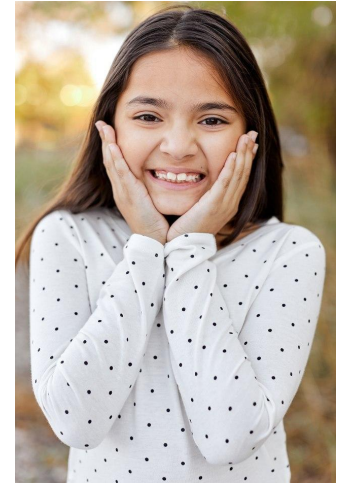

NEAL
HAMIL
AGENCY

Paloma Rodriguez

Height: 146 cm / 4'9.5" | Cloth Size: 10 - 12 | Shoe: 35.5 EU / 4.5 US | Hair: Brown | Eyes: Brown

NEAL HAMIL AGENCY

Paloma Rodriguez

Height: 146 cm / 4'9.5" | Cloth Size: 10 - 12 | Shoe: 35.5 EU / 4.5 US | Hair: Brown | Eyes: Brown