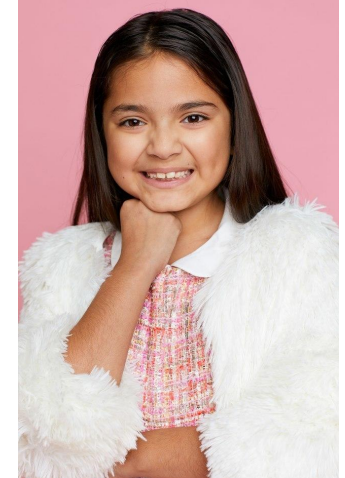

NEAL
HAMIL
AGENCY

Paloma Rodriguez

Height: 146 cm / 4'9.5" | Cloth Size: 10 - 12 | Shoe: 35.5 EU / 4.5 US | Hair: Brown | Eyes: Brown

NEAL HAMIL AGENCY

Paloma Rodriguez

Height: 146 cm / 4'9.5" | Cloth Size: 10 - 12 | Shoe: 35.5 EU / 4.5 US | Hair: Brown | Eyes: Brown