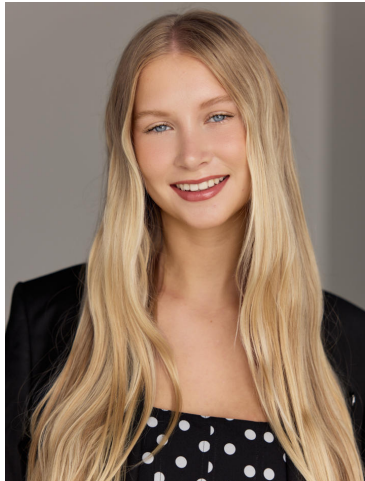

NEAL
HAMIL
AGENCY

Paige Saulsberry

Height: 171 cm / 5'7.5" | Bust: 97 cm / 38" | Waist: 71 cm / 28" | Hips: 97 cm / 38" | Shoe: 40.0 EU / 9.0 US | Hair: Blonde | Eyes: Blue

NEAL HAMIL AGENCY

Paige Saulsberry

Height: 171 cm / 5'7.5" | Bust: 97 cm / 38" | Waist: 71 cm / 28" | Hips: 97 cm / 38" | Shoe: 40.0 EU / 9.0 US | Hair: Blonde | Eyes: Blue

NEAL HAMIL AGENCY

Paige Saulsberry

Height: 171 cm / 5'7.5" | Bust: 97 cm / 38" | Waist: 71 cm / 28" | Hips: 97 cm / 38" | Shoe: 40.0 EU / 9.0 US | Hair: Blonde | Eyes: Blue

Height: 171 cm / 5'7.5" | Bust: 97 cm / 38" | Waist: 71 cm / 28" | Hips: 97 cm / 38" | Shoe: 40.0 EU / 9.0 US | Hair: Blonde | Eyes: Blue