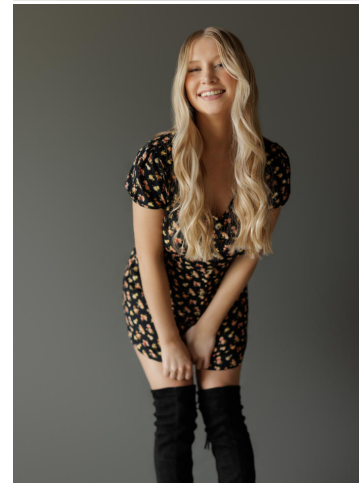

NEAL
HAMIL
AGENCY

Paige Saulsberry

Height: 171 cm / 5'7.5" | Bust: 97 cm / 38" | Waist: 71 cm / 28" | Hips: 97 cm / 38" | Shoe: 40.0 EU / 9.0 US | Hair: Blonde | Eyes: Blue

NEAL HAMIL AGENCY

Paige Saulsberry

Height: 171 cm / 5'7.5" | Bust: 97 cm / 38" | Waist: 71 cm / 28" | Hips: 97 cm / 38" | Shoe: 40.0 EU / 9.0 US | Hair: Blonde | Eyes: Blue

NEAL HAMIL AGENCY

Paige Saulsberry

Height: 171 cm / 5'7.5" | Bust: 97 cm / 38" | Waist: 71 cm / 28" | Hips: 97 cm / 38" | Shoe: 40.0 EU / 9.0 US | Hair: Blonde | Eyes: Blue

Height: 171 cm / 5'7.5" | Bust: 97 cm / 38" | Waist: 71 cm / 28" | Hips: 97 cm / 38" | Shoe: 40.0 EU / 9.0 US | Hair: Blonde | Eyes: Blue